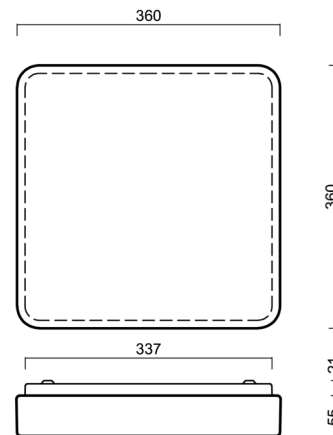

Technical

Types of luminaires	Emergency combined SELFTEST
Mounting type	surface mounted
Base material	steel
Shade material	opal polycarbonate
Base color	white Ral9003
Shade color	white
Holding the shade	folding system
Mounting location	ceiling/wall
Width	360 mm
Length	360 mm
Height	71 mm
mounting holes (diameter)	4xØ5mm
Cable entrance	2xØ16mm
Energy Class	D
Impact strength	IK10
Operating temperature	from -20°C to +30°C