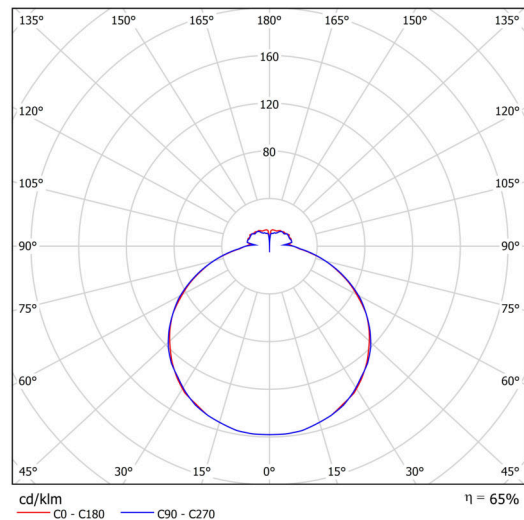

Luminous

Lum. flux of luminaire	2430 lm
Lum. flux of light source	3740 lm
Lum. flux of light source in emergency mode	200 lm
Luminaire efficacy	97 lm/W
Temperature	3000 K
Rated life time LED L80/B10	100000 hours
CRI	Ra80
MacAdam	3