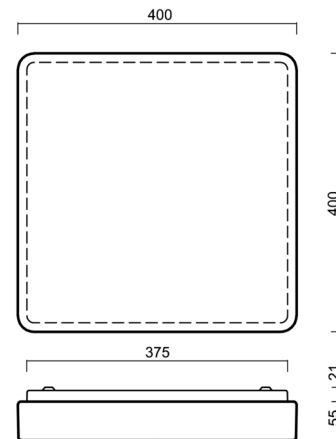

## Technical

Types of luminaires	Emergency combined SELFTEST + sensor
Mounting type	surface mounted
Base material	steel
Shade material	opal polycarbonate
Base color	white Ral9003
Shade color	white
Holding the shade	folding system
Mounting location	ceiling/wall
Width	400 mm
Length	400 mm
Height	70 mm
mounting holes (diameter)	4xØ5mm
Cable entrance	2xØ16mm
Energy Class	D
Impact strength	IK10
Operating temperature	from -20°C to +30°C

### Installation dimensions: