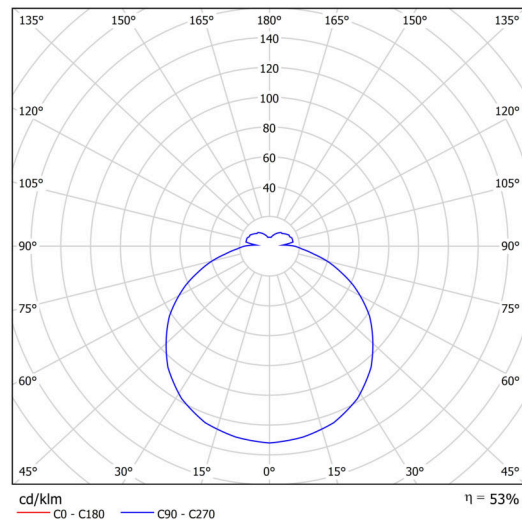

Luminous

Lum. flux of luminaire	3530 lm
Lum. flux of light source	5270 lm
Lum. flux of light source in emergency mode	200 lm
Luminaire efficacy	103 lm/W
Temperature	4000 K
Rated life time LED L80/B10	100000 hours
CRI	Ra80