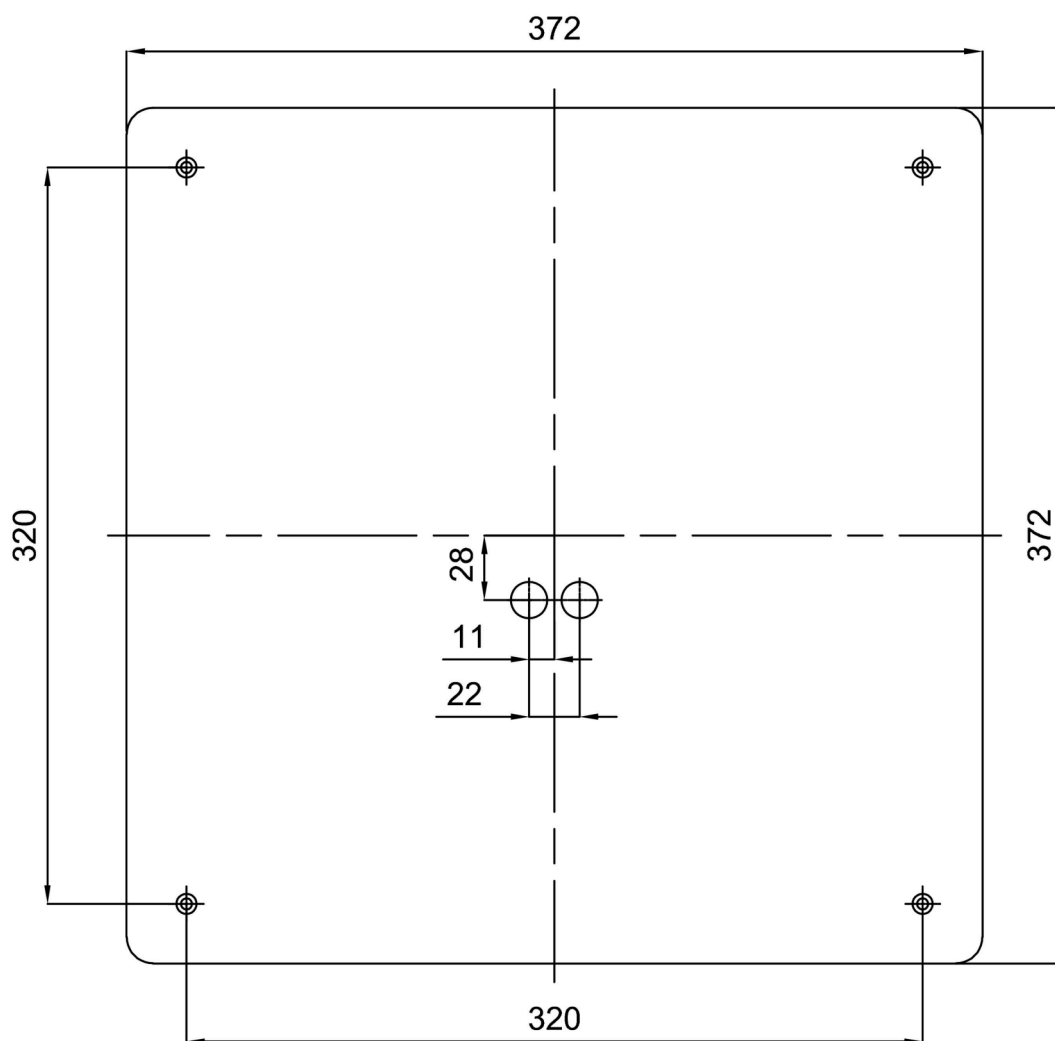

## Technical

Types of luminaires	Emergency combined SELFTEST + sensor
Mounting type	surface mounted
Base material	steel
Shade material	opal polycarbonate
Base color	white Ral9003
Shade color	white
Holding the shade	folding system
Mounting location	ceiling/wall
Width	400 mm
Length	400 mm
Height	70 mm
mounting holes (diameter)	4xØ5mm
Cable entrance	2xØ16mm
Energy Class	D
Impact strength	IK10
Operating temperature	from -20°C to +30°C

### Installation dimensions: