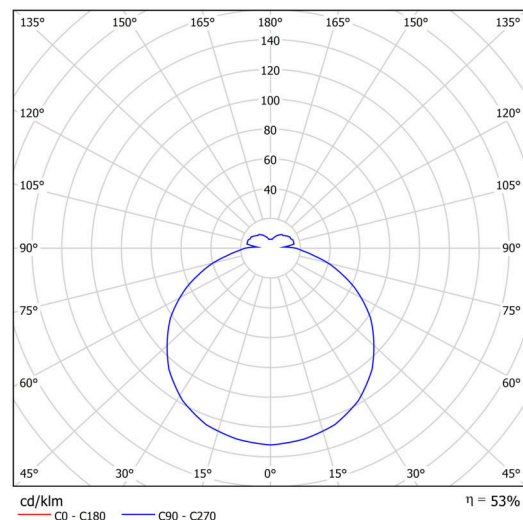

Luminous

Lum. flux of luminaire	3530 lm
Lum. flux of light source	5270 lm
Lum. flux of light source in emergency mode	200 lm
Luminaire efficacy	103 lm/W
Temperature	4000 K
Rated life time LED L80/B10	100000 hours
CRI	Ra80
MacAdam	3