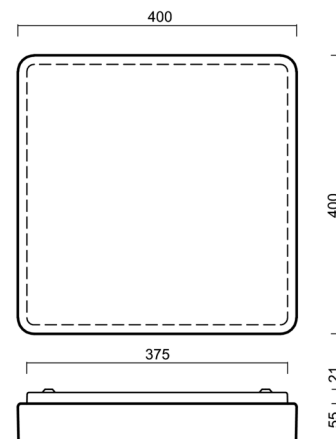

Technical

Types of luminaires	Emergency combined SELFTEST
Mounting type	surface mounted
Base material	steel
Shade material	opal polycarbonate
Base color	white Ral9003
Shade color	white
Holding the shade	folding system
Mounting location	ceiling/wall
Width	400 mm
Length	400 mm
Height	70 mm
mounting holes (diameter)	4xØ5mm
Cable entrance	2xØ16mm
Energy Class	D
Impact strength	IK10
Operating temperature	from -20°C to +30°C