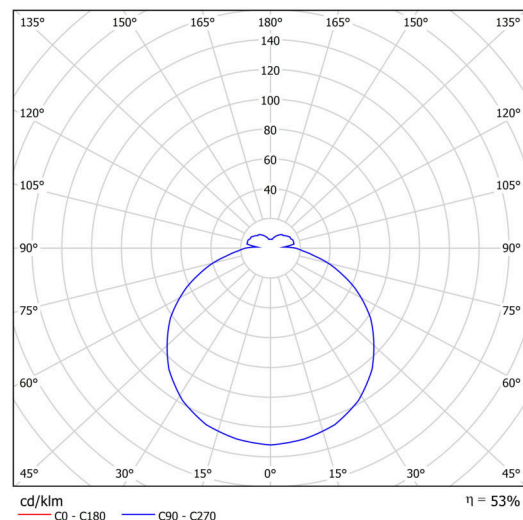

Luminous

Lum. flux of luminaire	3380 lm
Lum. flux of light source	5050 lm
Lum. flux of light source in emergency mode	200 lm
Luminaire efficacy	99 lm/W
Temperature	3000 K
Rated life time LED L80/B10	100000 hours
CRI	Ra80