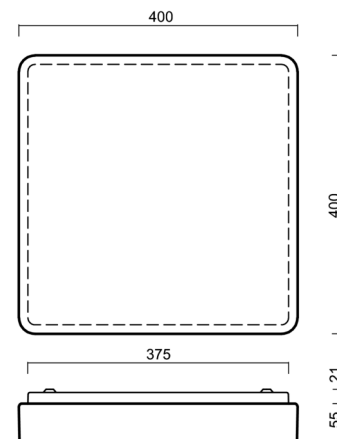

Technical

Types of luminaires	Emergency combined SELFTEST + sensor
Mounting type	surface mounted
Base material	steel
Shade material	opal polycarbonate
Base color	white Ral9003
Shade color	white
Holding the shade	folding system
Mounting location	ceiling/wall
Width	400 mm
Length	400 mm
Height	70 mm
mounting holes (diameter)	4xØ5mm
Cable entrance	2xØ16mm
Energy Class	D
Impact strength	IK10
Operating temperature	from -20°C to +30°C