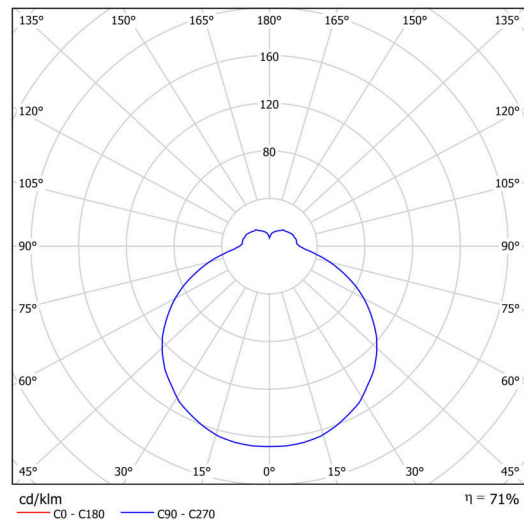

Luminous

Lum. flux of luminaire	2390 lm
Lum. flux of light source	3370 lm
Lum. flux of light source in emergency mode	200 lm
Luminaire efficacy	103 lm/W
Temperature	3000 K
Rated life time LED L80/B10	100000 hours
CRI	Ra80