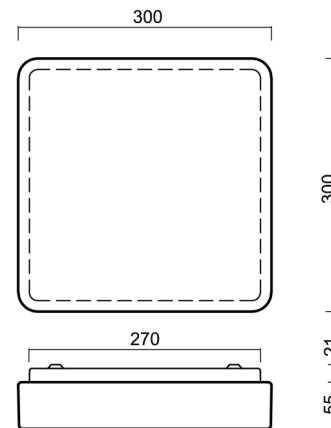

Technical

Types of luminaires	Emergency combined SELFTEST + sensor
Mounting type	surface mounted
Base material	steel
Shade material	opal polycarbonate
Base color	white Ral9003
Shade color	white
Holding the shade	folding system
Mounting location	ceiling/wall
Width	300 mm
Length	300 mm
Height	70 mm
mounting holes (diameter)	4xØ5mm
Cable entrance	2xØ16mm
Energy Class	D
Impact strength	IK10
Operating temperature	from -20°C to +30°C