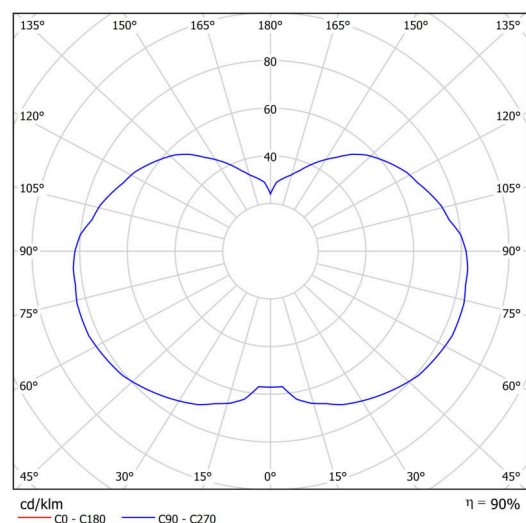

Luminous

Lum. flux of luminaire	3910 lm
Lum. flux of light source	4440 lm
Luminaire efficacy	144 lm/W
Temperature	3000 K
Rated life time LED L80/B10	100000 hours
CRI	Ra80
MacAdam	3
Blue light hazard	Risk group 0