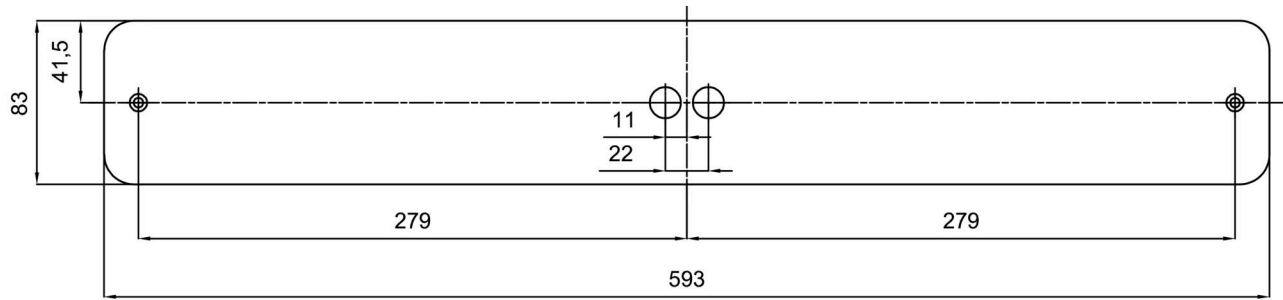

Multipower

Possibility of output adjustment by the user (DIP switch on the current source).

I [mA]	700	650	600	550	500	450	400	350
[%]	100	93	86	79	71	64	57	50

Logistic

EAN	8591728137526
Weight NTTO	2.4 Kg
Weight BTTO	2.6 Kg
Number of cartons	1 pcs
Package volume	0.007 m³
Package 1 width	0.655 m
Package 1 length	0.125 m
Package 1 height	0.09 m
Warranty*	60 months

*The warranty for the batteries is valid for 12 months from the date of purchase.

Installation dimensions: