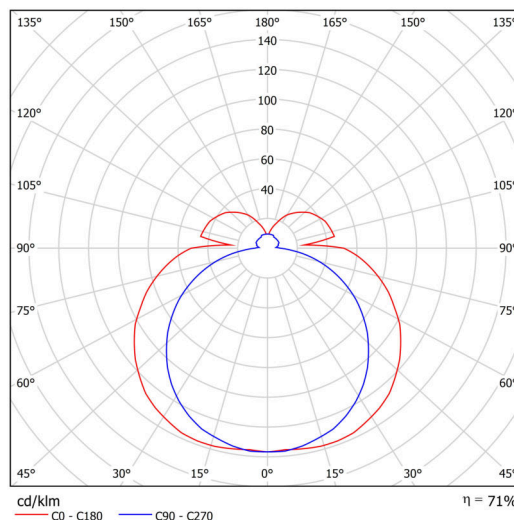

Luminous

Lum. flux of luminaire	1910 lm
Lum. flux of light source	2690 lm
Luminaire efficacy	106 lm/W
Temperature	3000 K
Rated life time LED L80/B10	100000 hours
CRI	Ra80
MacAdam	3
Blue light hazard	Risk group 0