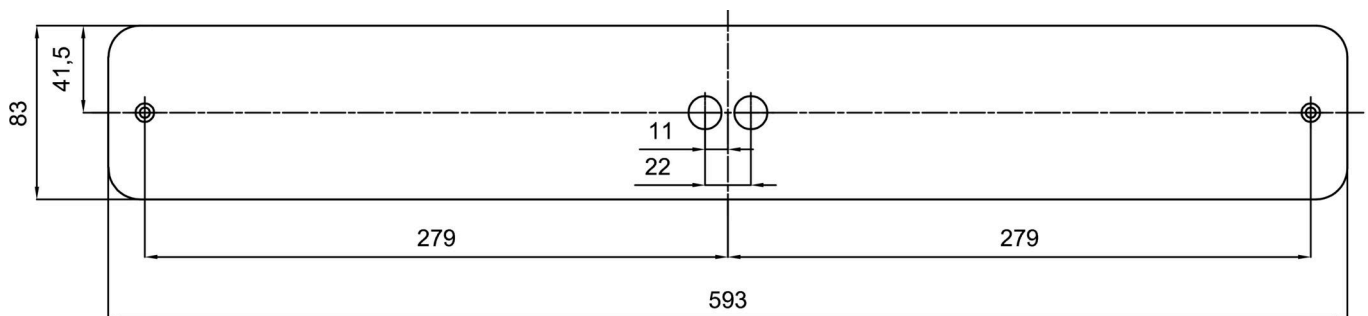

Technical

Types of luminaires	Classic on/off
Mounting type	surface mounted
Base material	steel
Shade material	three-layer glass TRIPLEX OPAL
Base color	white Ral9003
Shade color	white
Holding the shade	folding system
Mounting location	ceiling/wall
Width	620 mm
Length	110 mm
Height	75 mm
mounting holes (diameter)	2xØ5mm
Installation wire (diameter)	2xØ16mm
Impact strength	IK01
Operating temperature	from -20°C to +30°C

Eulum data for calculation programs are available at www.osmont.cz.

Logistic

EAN	8591728445379
Weight NTTO	2.62 Kg
Weight BTTO	2.82 Kg
Number of cartons	1 pcs
Package volume	0.006 m ³
Package 1 width	0.625 m
Package 1 length	0.125 m
Package 1 height	0.09 m
Warranty*	60 months

**The warranty for the batteries is valid for 12 months from the date of purchase.*

Installation dimensions:

Additional assortment:

Lampshade

Product code	Name	Color	Description	Picture	Drawing
20074	129	white		