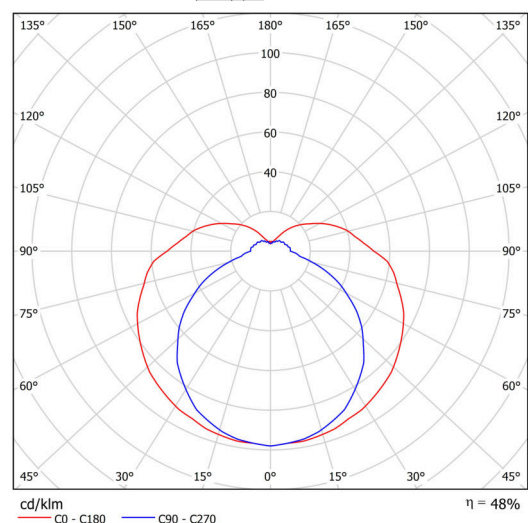

Luminous

Blue light hazard	Risk group 0

Eulum data for calculation programs are available at www.osmont.cz.