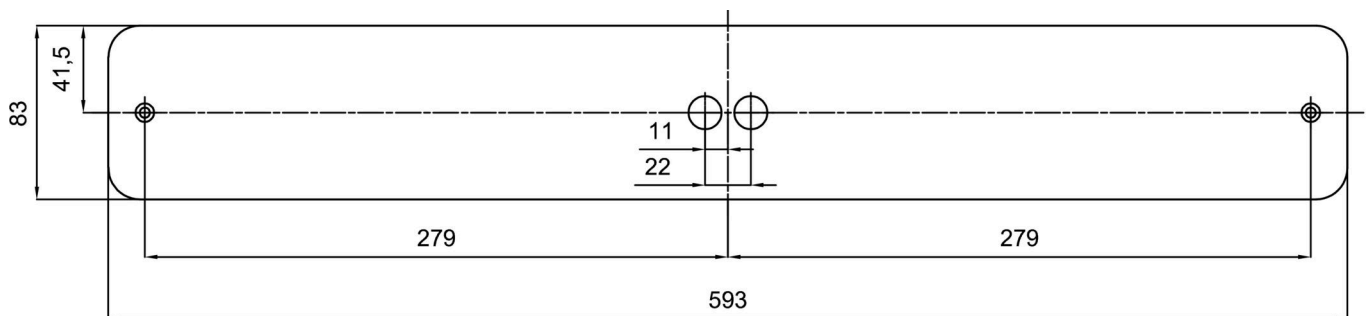

Technical

Types of luminaires	Classic on/off
Mounting type	surface mounted
Base material	stainless steel steel
Shade material	three-layer glass TRIPLEX OPAL
Base color	polished stainless steel
Shade color	white
Holding the shade	folding system
Mounting location	ceiling/wall
Width	620 mm
Length	110 mm
Height	75 mm
mounting holes (diameter)	2xØ5mm
Installation wire (diameter)	2xØ16mm
Impact strength	IK01
Operating temperature	from -20°C to +30°C

Eulum data for calculation programs are available at www.osmont.cz.

Logistic

EAN	8591728445393
Weight NTTO	2.6 Kg
Weight BTTO	2.8 Kg
Number of cartons	1 pcs
Package volume	0.006 m ³
Package 1 width	0.625 m
Package 1 length	0.125 m
Package 1 height	0.09 m
Warranty*	60 months

*The warranty for the batteries is valid for 12 months from the date of purchase.

Installation dimensions:

Additional assortment:

Lampshade

Product code	Name	Color	Description	Picture	Drawing
20074	129	white		