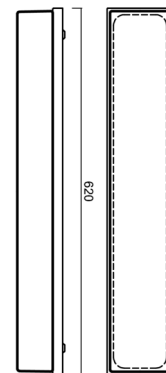

SYLVIA 1 X14

IN-32U12/129/X14**

WWW.OSMONT.CZ

SYLVIA 1 X14

Product code: SYL44539

Type: IN-32U12/129/X14**

Short description of the luminaire: Stainless polished surface-mounted E27 light ON/OFF with decorative collar with TRIPLEX OPAL glass shade.

Technical

Types of luminaires	Classic on/off
Mounting type	surface mounted
Base material	stainless steel steel
Shade material	three-layer glass TRIPLEX OPAL
Base color	polished stainless steel
Shade color	white
Holding the shade	folding system
Mounting location	ceiling/wall
Width	620 mm
Length	110 mm
Height	75 mm
mounting holes (diameter)	2xØ5mm
Installation wire (diameter)	2xØ16mm
Impact strength	IK01
Operating temperature	from -20°C to +30°C

Eulum data for calculation programs are available at www.osmont.cz.

Logistic

EAN	8591728445393
Weight NTTO	2.6 Kg
Weight BTTO	2.8 Kg
Number of cartons	1 pcs
Package volume	0.006 m ³
Package 1 width	0.625 m
Package 1 length	0.125 m
Package 1 height	0.09 m
Warranty*	60 months

*The warranty for the batteries is valid for 12 months from the date of purchase.

Installation dimensions:

Additional assortment:

Lampshade

Product code	Name	Color	Description	Picture	Drawing
20074	129	white		