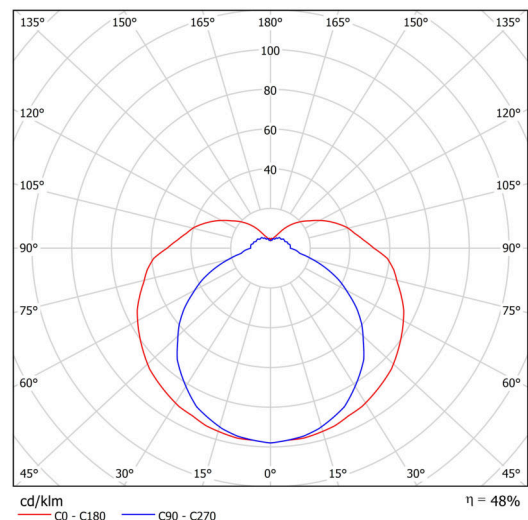

Luminous

Blue light hazard	Risk group 0

Eulum data for calculation programs are available at www.osmont.cz.