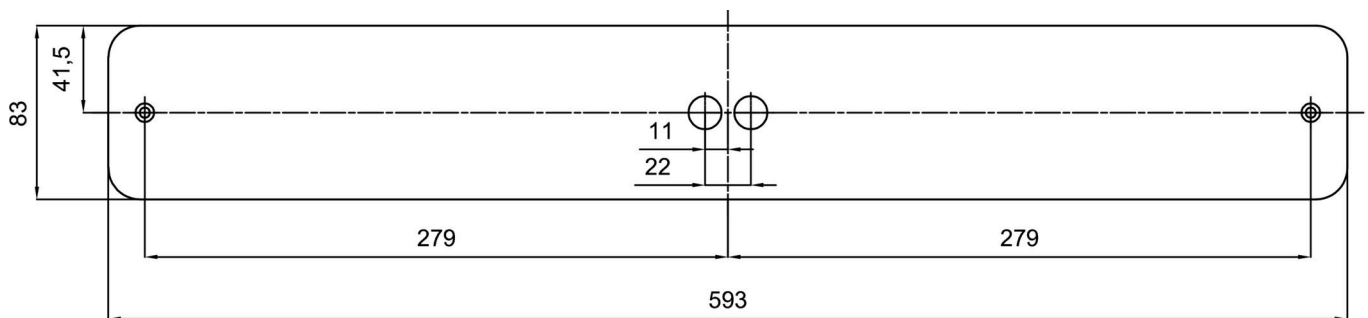

Logistic

EAN	8591728090135
Weight NTTO	2.4 Kg
Weight BTTO	2.6 Kg
Number of cartons	1 pcs
Package volume	0.007 m³
Package 1 width	0.655 m
Package 1 length	0.125 m
Package 1 height	0.085 m
Warranty*	60 months

*The warranty for the batteries is valid for 12 months from the date of purchase.

Installation dimensions: