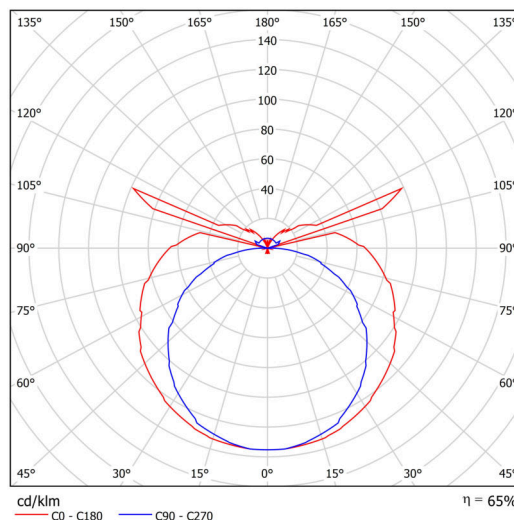

Luminous

Lum. flux of luminaire	1830 lm
Lum. flux of light source	2810 lm
Luminaire efficacy	101 lm/W
Temperature	4000 K
Rated life time LED L80/B10	100000 hours
CRI	Ra80
MacAdam	3
Blue light hazard	Risk group 0