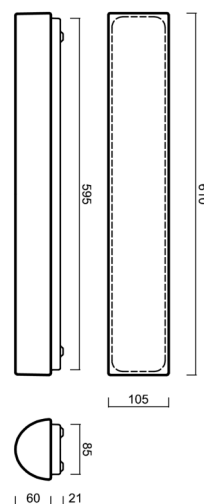

## Technical

Types of luminaires	Dimmable
Mounting type	surface mounted
Base material	steel
Shade material	three-layer glass TRIPLEX OPAL
Base color	white Ral9003
Shade color	white
Holding the shade	folding system
Mounting location	ceiling/wall
Width	610 mm
Length	105 mm
Height	75 mm
mounting holes (diameter)	2xØ5mm
Installation wire (diameter)	2xØ16mm
Energy Class	D
Impact strength	IK01
Operating temperature	from -20°C to +30°C

Eulum data for calculation programs are available at [www.osmont.cz](http://www.osmont.cz).

Logistic

EAN	8591728090135
Weight NTTO	2.4 Kg
Weight BTTO	2.6 Kg
Number of cartons	1 pcs
Package volume	0.007 m <sup>3</sup>
Package 1 width	0.655 m
Package 1 length	0.125 m
Package 1 height	0.085 m
Warranty*	60 months