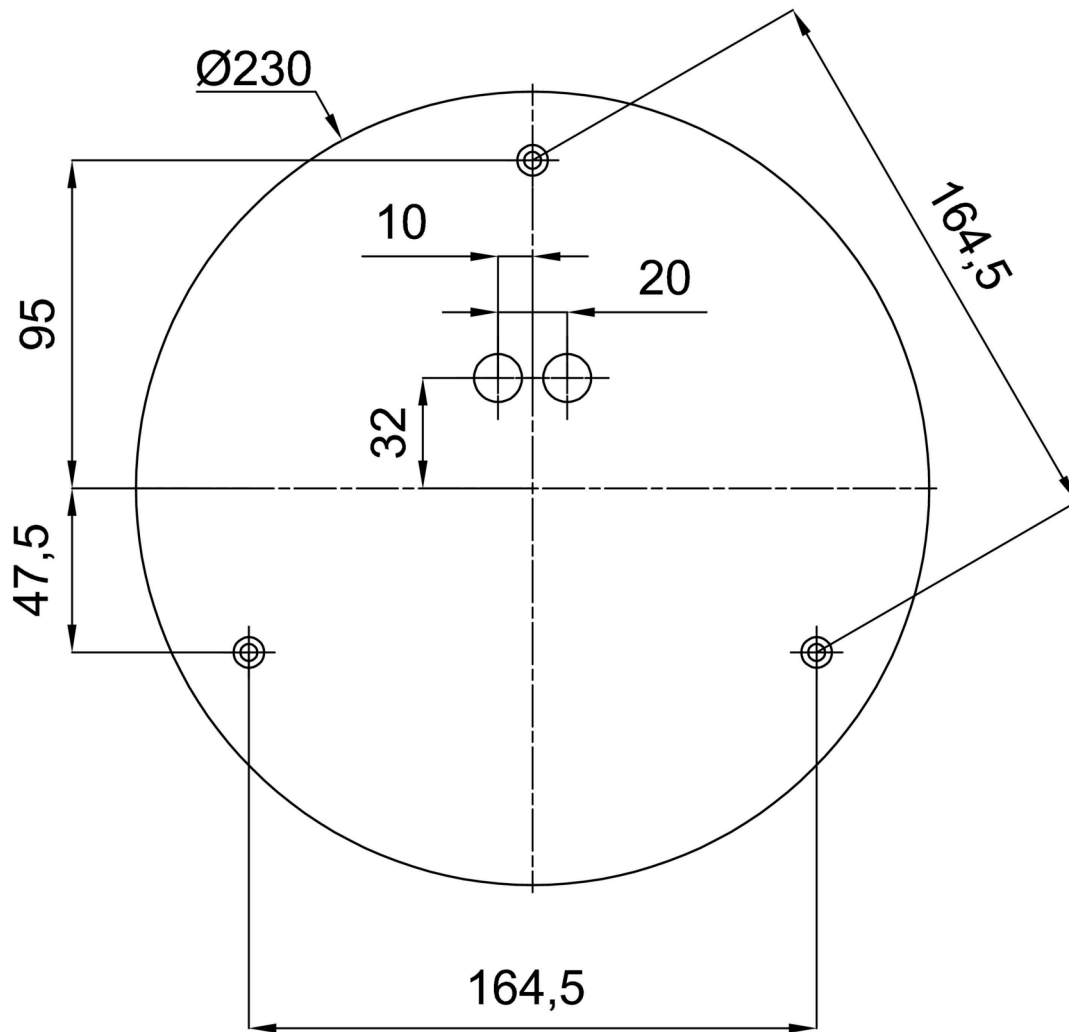

Technical

Types of luminaires	Classic on/off
Mounting type	Suspended - cable
Base material	steel
Shade material	opal polymethyl methacrylate
Base color	black Ral9005
Shade color	white
Holding the shade	screws
Mounting location	ceiling
Width	150 mm
Length	150 mm
Height	1510 mm
Diameter	ø 150 mm
Hinge length	1000 mm
mounting holes (diameter)	3xø5mm
Installation wire (diameter)	2xø16mm
Energy Class	D
Operating temperature	from -20°C to +30°C

Installation dimensions:

Additional assortment:

Lampshade

Product code	Name	Color	Description	Picture	Drawing
20665	PM86	white		