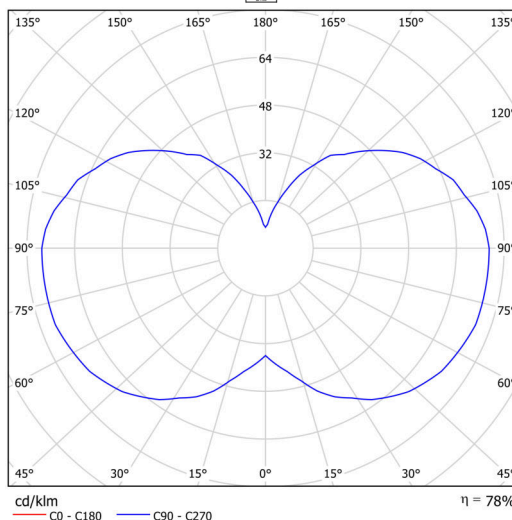

Luminous

Lum. flux of luminaire	16120 lm
Lum. flux of light source	20670 lm
Luminaire efficacy	134 lm/W
Temperature	4000 K
Rated life time LED L80/B10	100000 hours
CRI	Ra80
MacAdam	3
Blue light hazard	Risk group 0

Eulum data for calculation programs are available at www.osmont.cz.