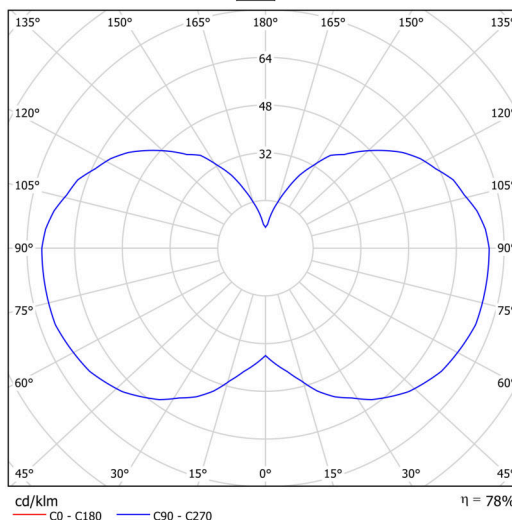

SUBRA S5

Product code: SUB60519

Type: LED-12L76/1L77E1050ZS/PM85/L100 C DALI 4K##

Short description of the luminaire: Black color | pendant LED light | dimmable DALI | PMMA shade

Technical

Types of luminaires	Dimmable
Mounting type	Suspended - cable
Base material	steel
Shade material	opal polymethyl methacrylate
Base color	black Ral9005
Shade color	white
Holding the shade	screws
Mounting location	ceiling
Width	150 mm
Length	150 mm
Height	1030 mm
Diameter	ø 150 mm
Hinge length	1000 mm
mounting holes (diameter)	3xø5mm
Installation wire (diameter)	2xø16mm
Energy Class	D
Operating temperature	from -20°C to +30°C

Electric

Power consumption	82 W
Ingress Protection	IP20
Socket	LED modul
terminal block	snap terminal block
Automatic circuit breaker type B10A	15 pcs
Automatic circuit breaker type B16A	25 pcs
Automatic circuit breaker type C10A	26 pcs
Automatic circuit breaker type C16A	42 pcs

Luminous

Lum. flux of luminaire	11020 lm
Lum. flux of light source	14130 lm
Luminaire efficacy	134 lm/W
Temperature	4000 K
Rated life time LED L80/B10	100000 hours
CRI	Ra80
MacAdam	3
Blue light hazard	Risk group 0

Eulum data for calculation programs are available at www.osmont.cz.