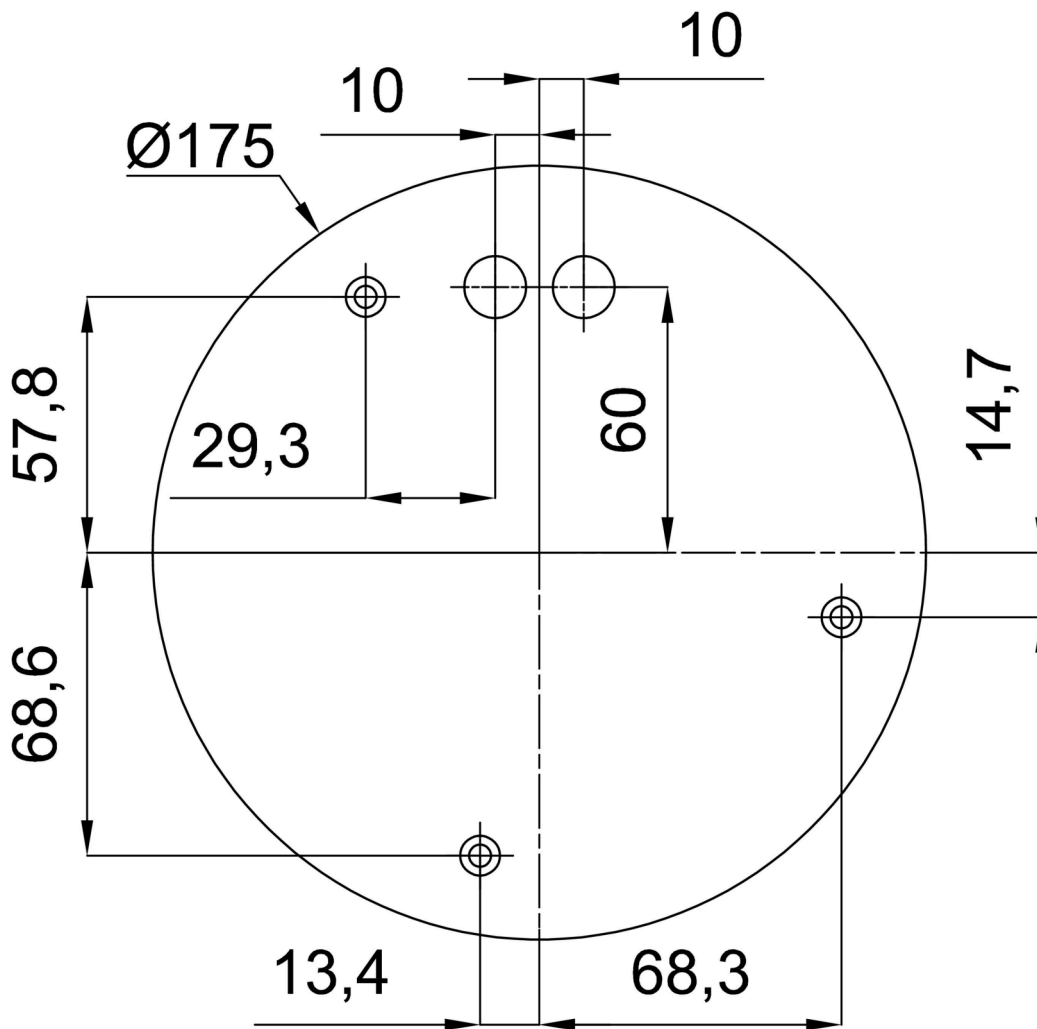

Technical

Types of luminaires	Dimmable
Mounting type	Suspended - cable
Base material	steel
Shade material	opal polymethyl methacrylate
Base color	black Ral9005
Shade color	white
Holding the shade	screws
Mounting location	ceiling
Width	150 mm
Length	150 mm
Height	1030 mm
Diameter	ø 150 mm
Hinge length	1000 mm
mounting holes (diameter)	3xø5mm
Installation wire (diameter)	2xø16mm
Energy Class	D
Operating temperature	from -20°C to +30°C

Installation dimensions:

Additional assortment:

Lampshade

Product code	Name	Color	Description	Picture	Drawing
20664	PM85	white		