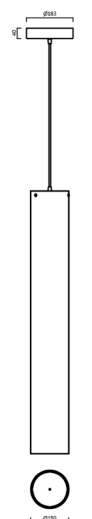

SUBRA S5

LED-12L76/1L77E1050ZS/PM85/L100 C DALI 4K##

WWW.OSMONT.CZ

SUBRA S5

Product code: SUB60519

Type: LED-12L76/1L77E1050ZS/PM85/L100 C DALI 4K##

Short description of the luminaire: Black color | pendant LED light | dimmable DALI | PMMA shade

Technical

Types of luminaires	Dimmable
Mounting type	Suspended - cable
Base material	steel
Shade material	opal polymethyl methacrylate
Base color	black Ral9005
Shade color	white
Holding the shade	screws
Mounting location	ceiling
Width	150 mm
Length	150 mm
Height	1030 mm
Diameter	ø 150 mm
Hinge length	1000 mm
mounting holes (diameter)	3xø5mm
Installation wire (diameter)	2xø16mm
Energy Class	D
Operating temperature	from -20°C to +30°C

Electric

Power consumption	82 W
Ingress Protection	IP20
Socket	LED modul
terminal block	snap terminal block
Automatic circuit breaker type B10A	15 pcs
Automatic circuit breaker type B16A	25 pcs
Automatic circuit breaker type C10A	26 pcs
Automatic circuit breaker type C16A	42 pcs

Installation dimensions:

Additional assortment:

Lampshade

Product code	Name	Color	Description	Picture	Drawing
20664	PM85	white		