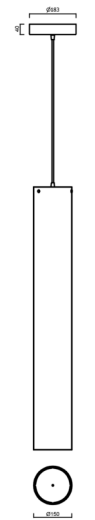

SUBRA S5

Product code: SUB60518

Type: LED-12L76/1L77E1050ZS/PM85/L100 C 4K##

Short description of the luminaire: Black color | pendant LED light | ON/OFF | PMMA shade

Technical

Types of luminaires	Classic on/off
Mounting type	Suspended - cable
Base material	steel
Shade material	opal polymethyl methacrylate
Base color	black Ral9005
Shade color	white
Holding the shade	screws
Mounting location	ceiling
Width	150 mm
Length	150 mm
Height	1030 mm
Diameter	ø 150 mm
Hinge length	1000 mm
mounting holes (diameter)	3xø5mm
Installation wire (diameter)	2xø16mm
Energy Class	D
Operating temperature	from -20°C to +30°C

Electric

Power consumption	82 W
Ingress Protection	IP20
Socket	LED modul
terminal block	snap terminal block
Automatic circuit breaker type B10A	15 pcs
Automatic circuit breaker type B16A	25 pcs
Automatic circuit breaker type C10A	26 pcs
Automatic circuit breaker type C16A	42 pcs

Luminous

Lum. flux of luminaire	11020 lm
Lum. flux of light source	14130 lm
Luminaire efficacy	134 lm/W
Temperature	4000 K
Rated life time LED L80/B10	100000 hours
CRI	Ra80
MacAdam	3
Blue light hazard	Risk group 0

Eulum data for calculation programs are available at www.osmont.cz.