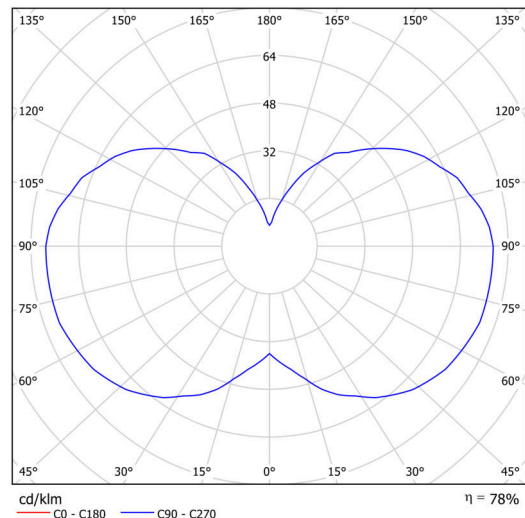

SUBRA S5

Product code: SUB60518

Type: LED-12L76/1L77E1050ZS/PM85/L100 C 4K##

Short description of the luminaire: Black color | pendant LED light | ON/OFF | PMMA shade

Technical

Types of luminaires	Classic on/off
Mounting type	Suspended - cable
Base material	steel
Shade material	opal polymethyl methacrylate
Base color	black Ral9005
Shade color	white
Holding the shade	screws
Mounting location	ceiling
Width	150 mm
Length	150 mm
Height	1030 mm
Diameter	ø 150 mm
Hinge length	1000 mm
mounting holes (diameter)	3xø5mm
Installation wire (diameter)	2xø16mm
Energy Class	D
Operating temperature	from -20°C to +30°C

Electric

Power consumption	82 W
Ingress Protection	IP20
Socket	LED modul
terminal block	snap terminal block
Automatic circuit breaker type B10A	15 pcs
Automatic circuit breaker type B16A	25 pcs
Automatic circuit breaker type C10A	26 pcs
Automatic circuit breaker type C16A	42 pcs

Luminous

Lum. flux of luminaire	11020 lm
Lum. flux of light source	14130 lm
Luminaire efficacy	134 lm/W
Temperature	4000 K
Rated life time LED L80/B10	100000 hours
CRI	Ra80
MacAdam	3
Blue light hazard	Risk group 0

Eulum data for calculation programs are available at www.osmont.cz.