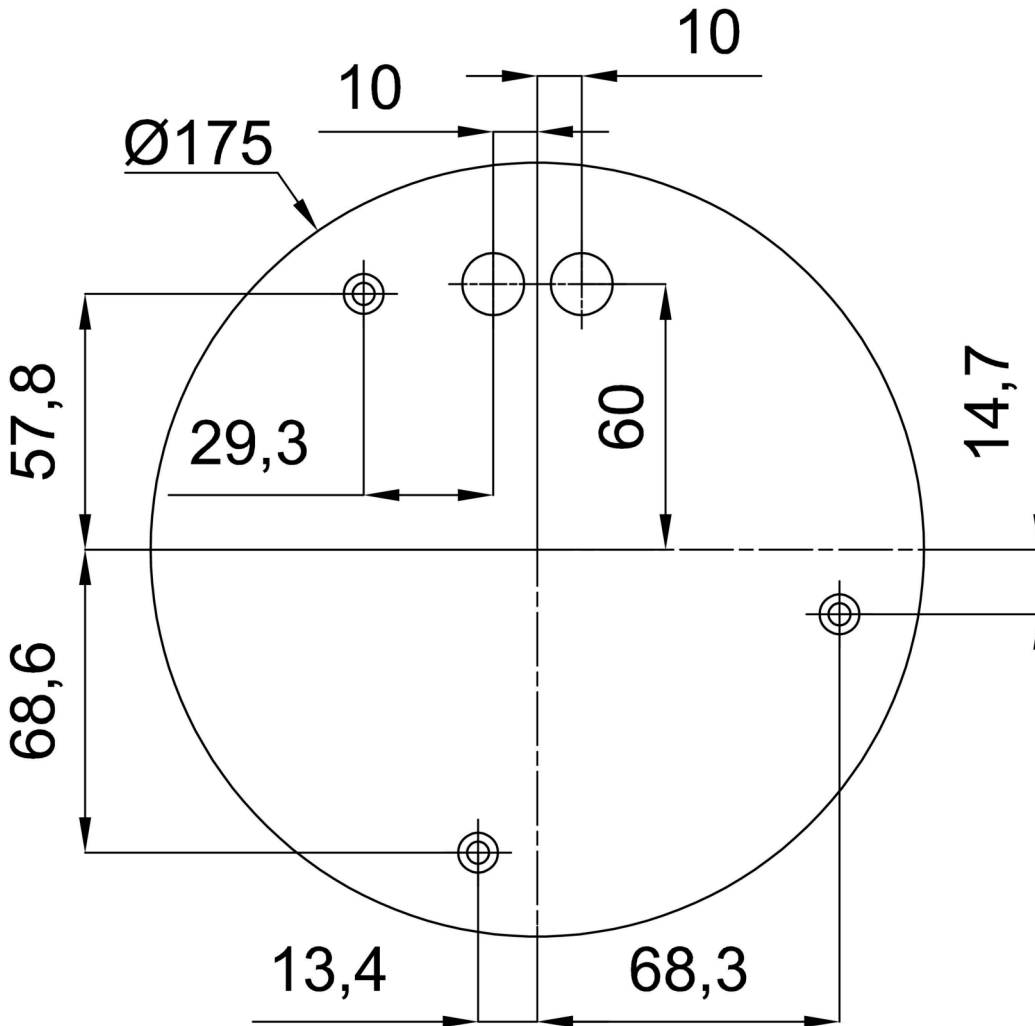

## Technical

Types of luminaires	Classic on/off
Mounting type	Suspended - cable
Base material	steel
Shade material	opal polymethyl methacrylate
Base color	black Ral9005
Shade color	white
Holding the shade	screws
Mounting location	ceiling
Width	150 mm
Length	150 mm
Height	1030 mm
Diameter	ø 150 mm
Hinge length	1000 mm
mounting holes (diameter)	3xø5mm
Installation wire (diameter)	2xø16mm
Energy Class	D
Operating temperature	from -20°C to +30°C

Installation dimensions: