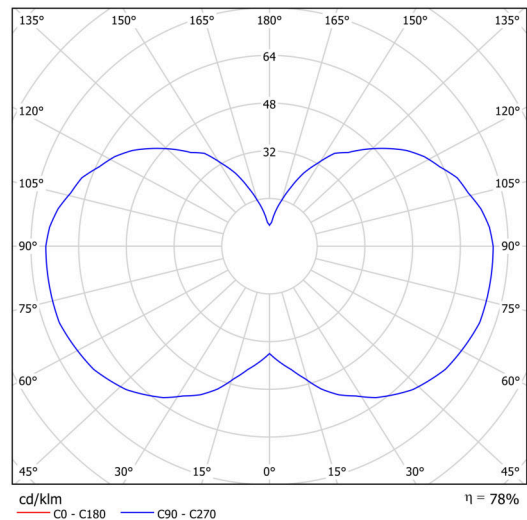

SUBRA S5

Product code: SUB60517

Type: LED-12L76/1L77E1050ZS/PM85/L100 B DALI 4K##

Short description of the luminaire: White color | pendant LED light | dimmable DALI | PMMA shade

Technical

Types of luminaires	Dimmable
Mounting type	Suspended - cable
Base material	steel
Shade material	opal polymethyl methacrylate
Base color	white Ra9003
Shade color	white
Holding the shade	screws
Mounting location	ceiling
Width	150 mm
Length	150 mm
Height	1030 mm
Diameter	ø 150 mm
Hinge length	1000 mm
mounting holes (diameter)	3xø5mm
Installation wire (diameter)	2xø16mm
Energy Class	D
Operating temperature	from -20°C to +30°C

Electric

Power consumption	82 W
Ingress Protection	IP20
Socket	LED modul
terminal block	snap terminal block
Automatic circuit breaker type B10A	15 pcs
Automatic circuit breaker type B16A	25 pcs
Automatic circuit breaker type C10A	26 pcs
Automatic circuit breaker type C16A	42 pcs

Luminous

Lum. flux of luminaire	11020 lm
Lum. flux of light source	14130 lm
Luminaire efficacy	134 lm/W
Temperature	4000 K
Rated life time LED L80/B10	100000 hours
CRI	Ra80
MacAdam	3
Blue light hazard	Risk group 0

Eulum data for calculation programs are available at www.osmont.cz.