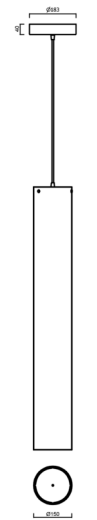

SUBRA S5

Product code: SUB60517

Type: LED-12L76/1L77E1050ZS/PM85/L100 B DALI 4K##

Short description of the luminaire: White color | pendant LED light | dimmable DALI | PMMA shade

Technical

Types of luminaires	Dimmable
Mounting type	Suspended - cable
Base material	steel
Shade material	opal polymethyl methacrylate
Base color	white Ra9003
Shade color	white
Holding the shade	screws
Mounting location	ceiling
Width	150 mm
Length	150 mm
Height	1030 mm
Diameter	ø 150 mm
Hinge length	1000 mm
mounting holes (diameter)	3xø5mm
Installation wire (diameter)	2xø16mm
Energy Class	D
Operating temperature	from -20°C to +30°C

Electric

Power consumption	82 W
Ingress Protection	IP20
Socket	LED modul
terminal block	snap terminal block
Automatic circuit breaker type B10A	15 pcs
Automatic circuit breaker type B16A	25 pcs
Automatic circuit breaker type C10A	26 pcs
Automatic circuit breaker type C16A	42 pcs

Luminous

Lum. flux of luminaire	11020 lm
Lum. flux of light source	14130 lm
Luminaire efficacy	134 lm/W
Temperature	4000 K
Rated life time LED L80/B10	100000 hours
CRI	Ra80
MacAdam	3
Blue light hazard	Risk group 0

Eulum data for calculation programs are available at www.osmont.cz.