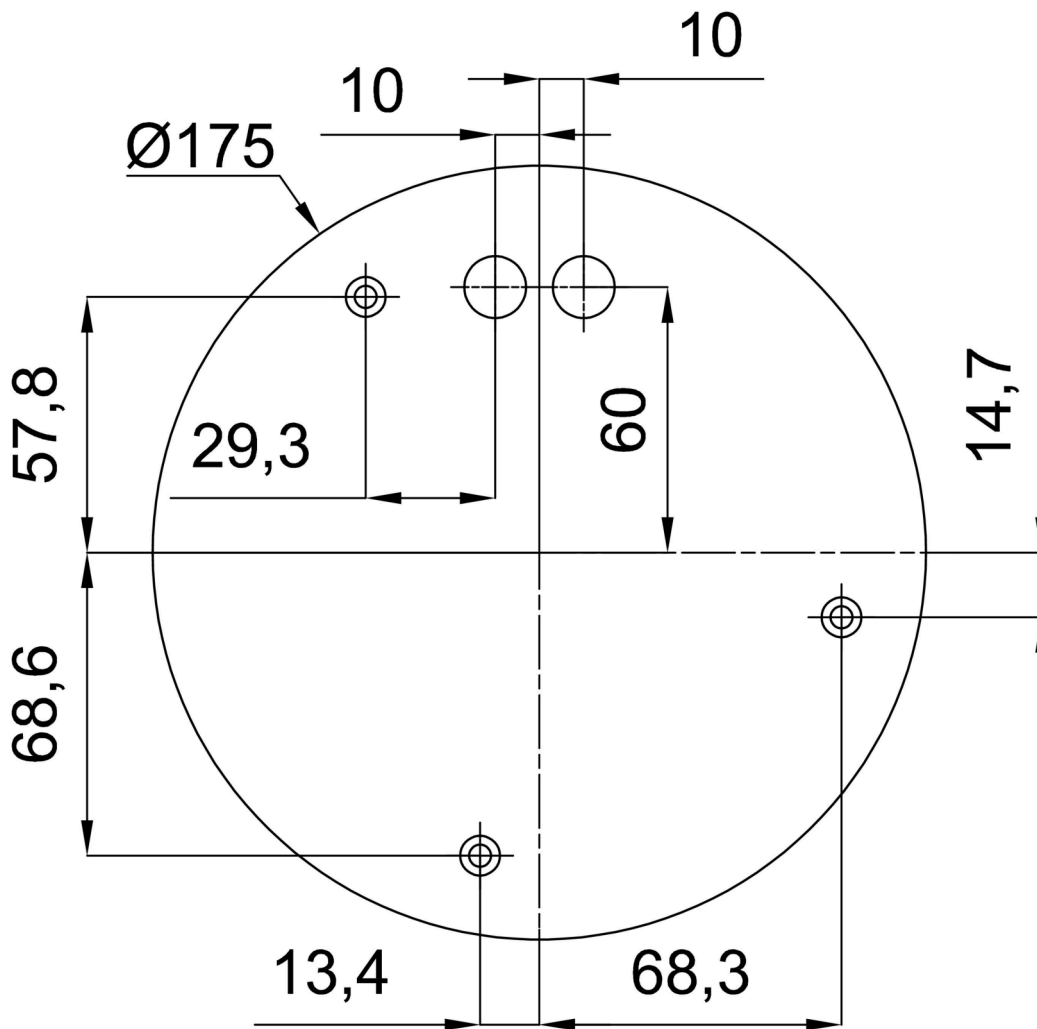

Technical

Types of luminaires	Dimmable
Mounting type	Suspended - cable
Base material	steel
Shade material	opal polymethyl methacrylate
Base color	white Ra9003
Shade color	white
Holding the shade	screws
Mounting location	ceiling
Width	150 mm
Length	150 mm
Height	1030 mm
Diameter	ø 150 mm
Hinge length	1000 mm
mounting holes (diameter)	3xø5mm
Installation wire (diameter)	2xø16mm
Energy Class	D
Operating temperature	from -20°C to +30°C

Installation dimensions:

Additional assortment:

Lampshade

Product code	Name	Color	Description	Picture	Drawing
20664	PM85	white		