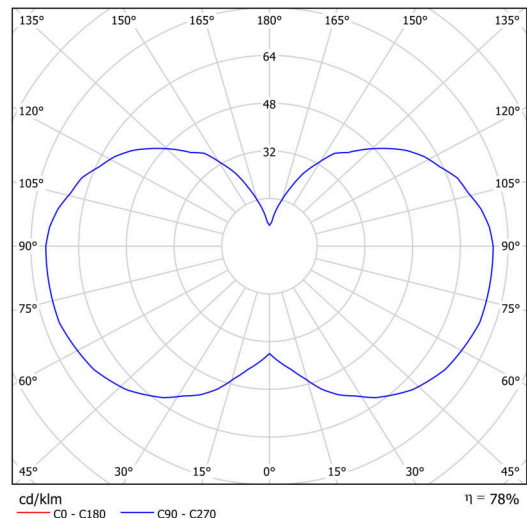

SUBRA S5

Product code: SUB60516

Type: LED-12L76/1L77E1050ZS/PM85/L100 B 4K##

Short description of the luminaire: White color | pendant LED light | ON/OFF | PMMA shade

Technical

Types of luminaires	Classic on/off
Mounting type	Suspended - cable
Base material	steel
Shade material	opal polymethyl methacrylate
Base color	white Ra9003
Shade color	white
Holding the shade	screws
Mounting location	ceiling
Width	150 mm
Length	150 mm
Height	1030 mm
Diameter	ø 150 mm
Hinge length	1000 mm
mounting holes (diameter)	3xø5mm
Installation wire (diameter)	2xø16mm
Energy Class	D
Operating temperature	from -20°C to +30°C

Electric

Power consumption	82 W
Ingress Protection	IP20
Socket	LED modul
terminal block	snap terminal block
Automatic circuit breaker type B10A	15 pcs
Automatic circuit breaker type B16A	25 pcs
Automatic circuit breaker type C10A	26 pcs
Automatic circuit breaker type C16A	42 pcs

Luminous

Lum. flux of luminaire	11020 lm
Lum. flux of light source	14130 lm
Luminaire efficacy	134 lm/W
Temperature	4000 K
Rated life time LED L80/B10	100000 hours
CRI	Ra80
MacAdam	3
Blue light hazard	Risk group 0

Eulum data for calculation programs are available at www.osmont.cz.