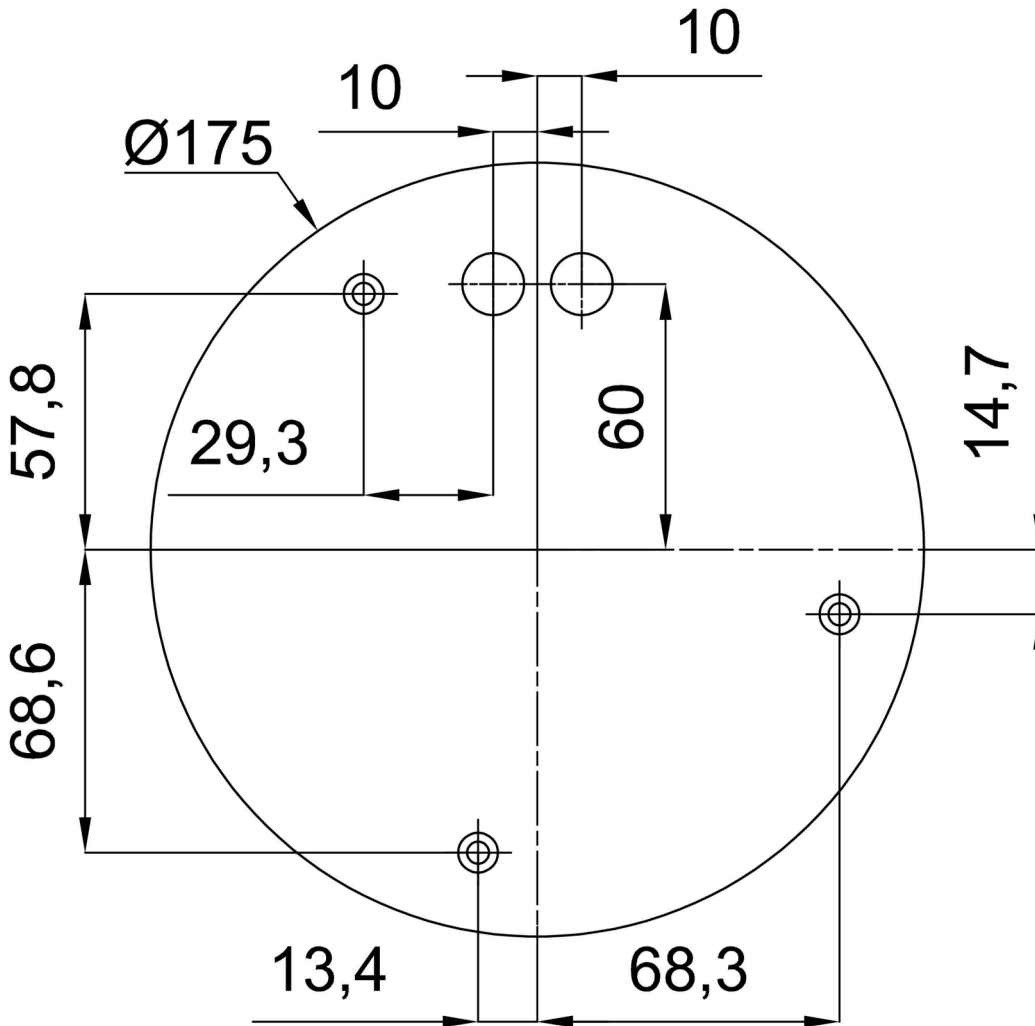

Technical

Types of luminaires	Classic on/off
Mounting type	Suspended - cable
Base material	steel
Shade material	opal polymethyl methacrylate
Base color	white Ra9003
Shade color	white
Holding the shade	screws
Mounting location	ceiling
Width	150 mm
Length	150 mm
Height	1030 mm
Diameter	ø 150 mm
Hinge length	1000 mm
mounting holes (diameter)	3xø5mm
Installation wire (diameter)	2xø16mm
Energy Class	D
Operating temperature	from -20°C to +30°C

Installation dimensions:

Additional assortment:

Lampshade

Product code	Name	Color	Description	Picture	Drawing
20664	PM85	white		