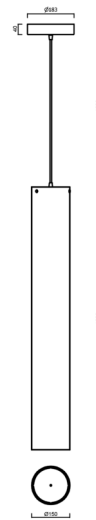

SUBRA S5

Product code: SUB60516

Type: LED-12L76/1L77E1050ZS/PM85/L100 B 4K##

Short description of the luminaire: White color | pendant LED light | ON/OFF | PMMA shade

Technical

Types of luminaires	Classic on/off
Mounting type	Suspended - cable
Base material	steel
Shade material	opal polymethyl methacrylate
Base color	white Ra9003
Shade color	white
Holding the shade	screws
Mounting location	ceiling
Width	150 mm
Length	150 mm
Height	1030 mm
Diameter	ø 150 mm
Hinge length	1000 mm
mounting holes (diameter)	3xø5mm
Installation wire (diameter)	2xø16mm
Energy Class	D
Operating temperature	from -20°C to +30°C

Electric

Power consumption	82 W
Ingress Protection	IP20
Socket	LED modul
terminal block	snap terminal block
Automatic circuit breaker type B10A	15 pcs
Automatic circuit breaker type B16A	25 pcs
Automatic circuit breaker type C10A	26 pcs
Automatic circuit breaker type C16A	42 pcs

Luminous

Lum. flux of luminaire	11020 lm
Lum. flux of light source	14130 lm
Luminaire efficacy	134 lm/W
Temperature	4000 K
Rated life time LED L80/B10	100000 hours
CRI	Ra80
MacAdam	3
Blue light hazard	Risk group 0

Eulum data for calculation programs are available at www.osmont.cz.