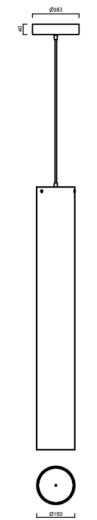

SUBRA S5

Product code: SUB60019

Type: LED-12L76/1L77E1050ZS/PM85/L100 C DALI 3K##

Short description of the luminaire: Black color | pendant LED light | dimmable DALI | PMMA shade

Technical

Types of luminaires	Dimmable
Mounting type	Suspended - cable
Base material	steel
Shade material	opal polymethyl methacrylate
Base color	black Ral9005
Shade color	white
Holding the shade	screws
Mounting location	ceiling
Width	150 mm
Length	150 mm
Height	1030 mm
Diameter	ø 150 mm
Hinge length	1000 mm
mounting holes (diameter)	3xø5mm
Installation wire (diameter)	2xø16mm
Energy Class	D
Operating temperature	from -20°C to +30°C

Electric

Power consumption	82 W
Ingress Protection	IP20
Socket	LED modul
terminal block	snap terminal block
Automatic circuit breaker type B10A	15 pcs
Automatic circuit breaker type B16A	25 pcs
Automatic circuit breaker type C10A	26 pcs
Automatic circuit breaker type C16A	42 pcs

Luminous

Lum. flux of luminaire	10560 lm
Lum. flux of light source	13540 lm
Luminaire efficacy	128 lm/W
Temperature	3000 K
Rated life time LED L80/B10	100000 hours
CRI	Ra80
MacAdam	3
Blue light hazard	Risk group 0

Eulum data for calculation programs are available at www.osmont.cz.