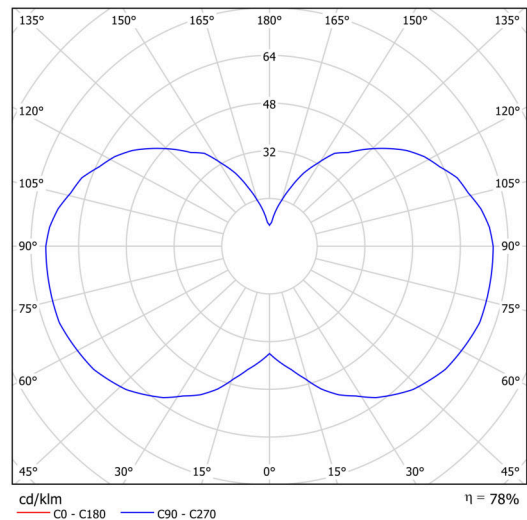

SUBRA S5

Product code: SUB60019

Type: LED-12L76/1L77E1050ZS/PM85/L100 C DALI 3K##

Short description of the luminaire: Black color | pendant LED light | dimmable DALI | PMMA shade

Technical

Types of luminaires	Dimmable
Mounting type	Suspended - cable
Base material	steel
Shade material	opal polymethyl methacrylate
Base color	black Ral9005
Shade color	white
Holding the shade	screws
Mounting location	ceiling
Width	150 mm
Length	150 mm
Height	1030 mm
Diameter	ø 150 mm
Hinge length	1000 mm
mounting holes (diameter)	3xø5mm
Installation wire (diameter)	2xø16mm
Energy Class	D
Operating temperature	from -20°C to +30°C

Electric

Power consumption	82 W
Ingress Protection	IP20
Socket	LED modul
terminal block	snap terminal block
Automatic circuit breaker type B10A	15 pcs
Automatic circuit breaker type B16A	25 pcs
Automatic circuit breaker type C10A	26 pcs
Automatic circuit breaker type C16A	42 pcs

Luminous

Lum. flux of luminaire	10560 lm
Lum. flux of light source	13540 lm
Luminaire efficacy	128 lm/W
Temperature	3000 K
Rated life time LED L80/B10	100000 hours
CRI	Ra80
MacAdam	3
Blue light hazard	Risk group 0

Eulum data for calculation programs are available at www.osmont.cz.