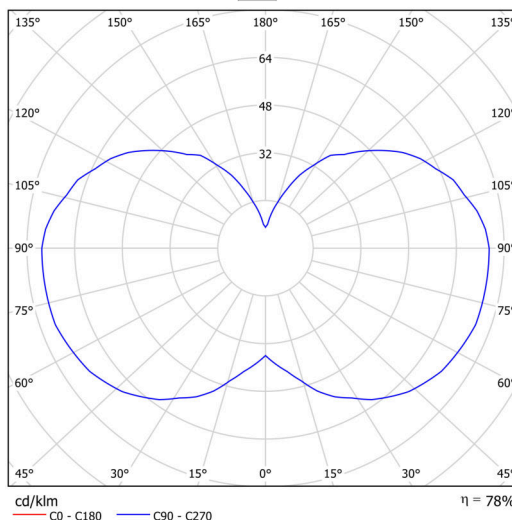

SUBRA S5

Product code: SUB60018

Type: LED-12L76/1L77E1050ZS/PM85/L100 C 3K##

Short description of the luminaire: Black colour | pendant LED light ON/OFF | PMMA shade| cable pendant (with inner support wire) 100 cm |

Technical

Types of luminaires	Classic on/off
Mounting type	Suspended - cable
Base material	steel
Shade material	opal polymethyl methacrylate
Base color	black Ral9005
Shade color	white
Holding the shade	screws
Mounting location	ceiling
Width	150 mm
Length	150 mm
Height	1032 mm
Diameter	ø 150 mm
Hinge length	1000 mm
mounting holes (diameter)	3xø5mm
Cable entrance	2xø16mm
Energy Class	D
Operating temperature	from -20°C to +30°C

Electric

Power consumption	82 W
Ingress Protection	IP20
Socket	LED modul
terminal block	snap terminal block
Automatic circuit breaker type B10A	15 pcs
Automatic circuit breaker type B16A	25 pcs
Automatic circuit breaker type C10A	26 pcs
Automatic circuit breaker type C16A	42 pcs

Luminous

Lum. flux of luminaire	10560 lm
Lum. flux of light source	13540 lm
Luminaire efficacy	128 lm/W
Temperature	3000 K
Rated life time LED L80/B10	100000 hours
CRI	Ra80
MacAdam	3
Blue light hazard	Risk group 0

Eulum data for calculation programs are available at www.osmont.cz.