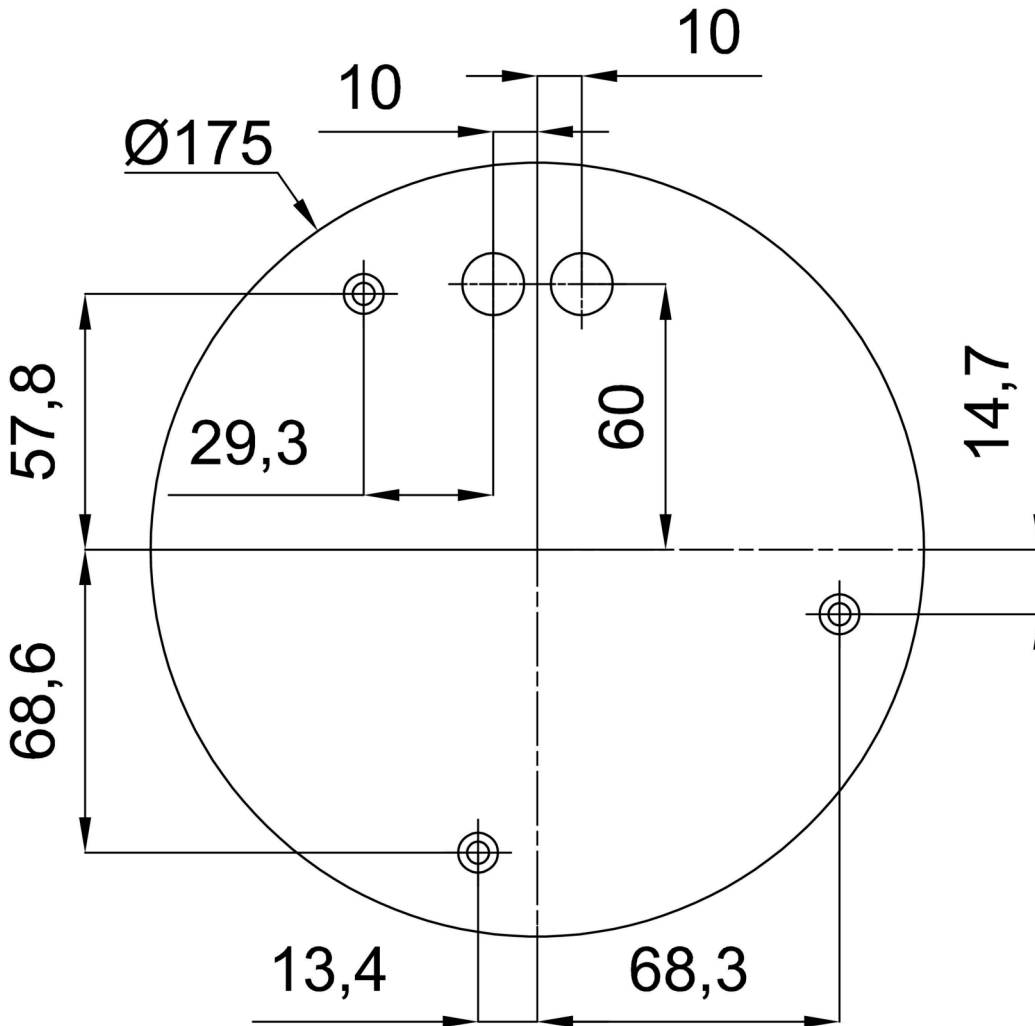

Technical

Types of luminaires	Classic on/off
Mounting type	Suspended - cable
Base material	steel
Shade material	opal polymethyl methacrylate
Base color	black Ral9005
Shade color	white
Holding the shade	screws
Mounting location	ceiling
Width	150 mm
Length	150 mm
Height	1030 mm
Diameter	ø 150 mm
Hinge length	1000 mm
mounting holes (diameter)	3xø5mm
Installation wire (diameter)	2xø16mm
Energy Class	D
Operating temperature	from -20°C to +30°C

Installation dimensions:

Additional assortment:

Lampshade

Product code	Name	Color	Description	Picture	Drawing
20664	PM85	white		