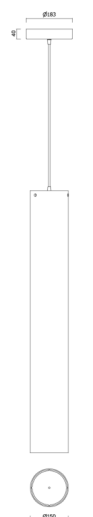

Eulum data for calculation programs are available at www.osmont.cz.