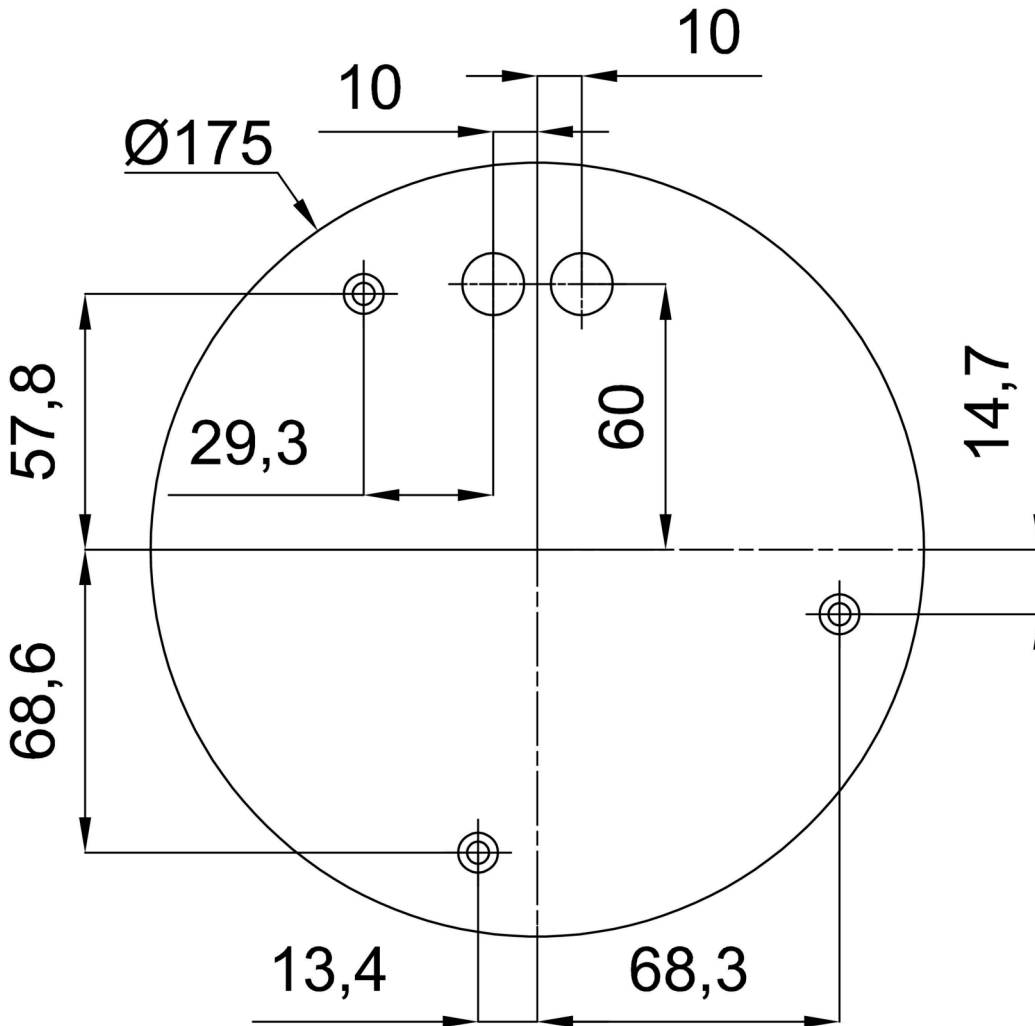

Technical

Types of luminaires	Classic on/off
Mounting type	Suspended - cable
Base material	steel
Shade material	opal polymethyl methacrylate
Base color	black Ral9005
Shade color	white
Holding the shade	screws
Mounting location	ceiling
Width	150 mm
Length	150 mm
Height	1032 mm
Diameter	ø 150 mm
Hinge length	1000 mm
mounting holes (diameter)	3xø5mm
Cable entrance	2xø16mm
Energy Class	D
Operating temperature	from -20°C to +30°C

Installation dimensions:

Additional assortment:

Lampshade

Product code	Name	Color	Description	Picture	Drawing
20664	PM85	white	příslušenství		