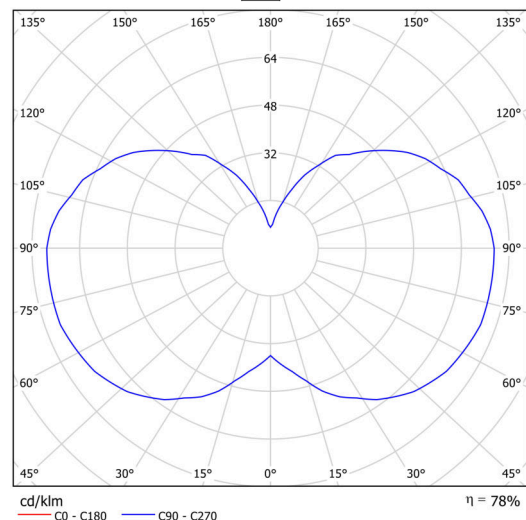

SUBRA S5

Product code: SUB60018

Type: LED-12L76/1L77E1050ZS/PM85/L100 C 3K##

Short description of the luminaire: Black color | pendant LED light | ON/OFF | PMMA shade

Technical

Types of luminaires	Classic on/off
Mounting type	Suspended - cable
Base material	steel
Shade material	opal polymethyl methacrylate
Base color	black Ral9005
Shade color	white
Holding the shade	screws
Mounting location	ceiling
Width	150 mm
Length	150 mm
Height	1030 mm
Diameter	ø 150 mm
Hinge length	1000 mm
mounting holes (diameter)	3xø5mm
Installation wire (diameter)	2xø16mm
Energy Class	D
Operating temperature	from -20°C to +30°C

Electric

Power consumption	82 W
Ingress Protection	IP20
Socket	LED modul
terminal block	snap terminal block
Automatic circuit breaker type B10A	15 pcs
Automatic circuit breaker type B16A	25 pcs
Automatic circuit breaker type C10A	26 pcs
Automatic circuit breaker type C16A	42 pcs

Luminous

Lum. flux of luminaire	10560 lm
Lum. flux of light source	13540 lm
Luminaire efficacy	128 lm/W
Temperature	3000 K
Rated life time LED L80/B10	100000 hours
CRI	Ra80
MacAdam	3
Blue light hazard	Risk group 0

Eulum data for calculation programs are available at www.osmont.cz.