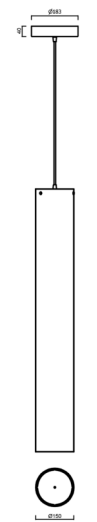

SUBRA S5

LED-12L76/1L77E1050ZS/PM85/L100 C 3K##

WWW.OSMONT.CZ

SUBRA S5

Product code: SUB60018

Type: LED-12L76/1L77E1050ZS/PM85/L100 C 3K##

Short description of the luminaire: Black color | pendant LED light | ON/OFF | PMMA shade

Technical

Types of luminaires	Classic on/off
Mounting type	Suspended - cable
Base material	steel
Shade material	opal polymethyl methacrylate
Base color	black Ral9005
Shade color	white
Holding the shade	screws
Mounting location	ceiling
Width	150 mm
Length	150 mm
Height	1030 mm
Diameter	ø 150 mm
Hinge length	1000 mm
mounting holes (diameter)	3xø5mm
Installation wire (diameter)	2xø16mm
Energy Class	D
Operating temperature	from -20°C to +30°C

Electric

Power consumption	82 W
Ingress Protection	IP20
Socket	LED modul
terminal block	snap terminal block
Automatic circuit breaker type B10A	15 pcs
Automatic circuit breaker type B16A	25 pcs
Automatic circuit breaker type C10A	26 pcs
Automatic circuit breaker type C16A	42 pcs

Installation dimensions:

Additional assortment:

Lampshade

Product code	Name	Color	Description	Picture	Drawing
20664	PM85	white		