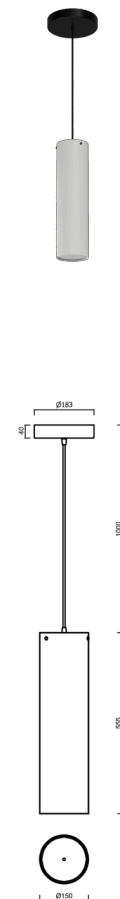

SUBRA S4

LED-6L76/1L77E1050ZS/PM84/L100 C DALI 4K##

WWW.OSMONT.CZ

SUBRA S4

Product code: SUB60515

Type: LED-6L76/1L77E1050ZS/PM84/L100 C DALI 4K##

Short description of the luminaire: Black color | pendant LED light | dimmable DALI | PMMA shade

Technical

Types of luminaires	Dimmable
Mounting type	Suspended - cable
Base material	steel
Shade material	opal polymethyl methacrylate
Base color	black Ral9005
Shade color	white
Holding the shade	screws
Mounting location	ceiling
Width	150 mm
Length	150 mm
Height	555 mm
Diameter	ø 150 mm
Hinge length	1000 mm
mounting holes (diameter)	3xø5mm
Installation wire (diameter)	2xø16mm
Energy Class	D
Operating temperature	from -20°C to +30°C

Electric

Power consumption	45 W
Ingress Protection	IP20
Socket	LED modul
terminal block	snap terminal block
Automatic circuit breaker type B10A	31 pcs
Automatic circuit breaker type B16A	50 pcs
Automatic circuit breaker type C10A	52 pcs
Automatic circuit breaker type C16A	85 pcs