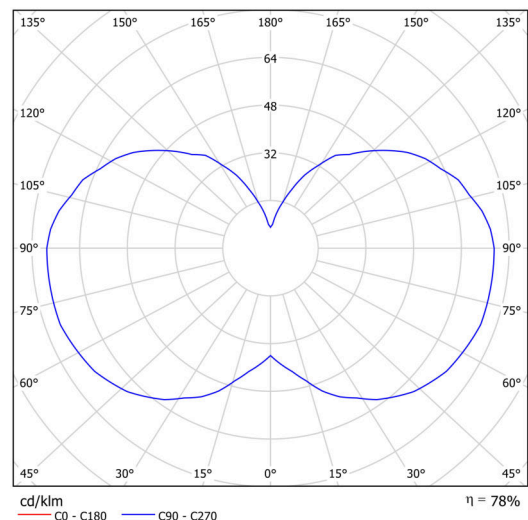

Luminous

Lum. flux of luminaire	5920 lm
Lum. flux of light source	7590 lm
Luminaire efficacy	131 lm/W
Temperature	4000 K
Rated life time LED L80/B10	100000 hours
CRI	Ra80
MacAdam	3
Blue light hazard	Risk group 0

Eulum data for calculation programs are available at www.osmont.cz.