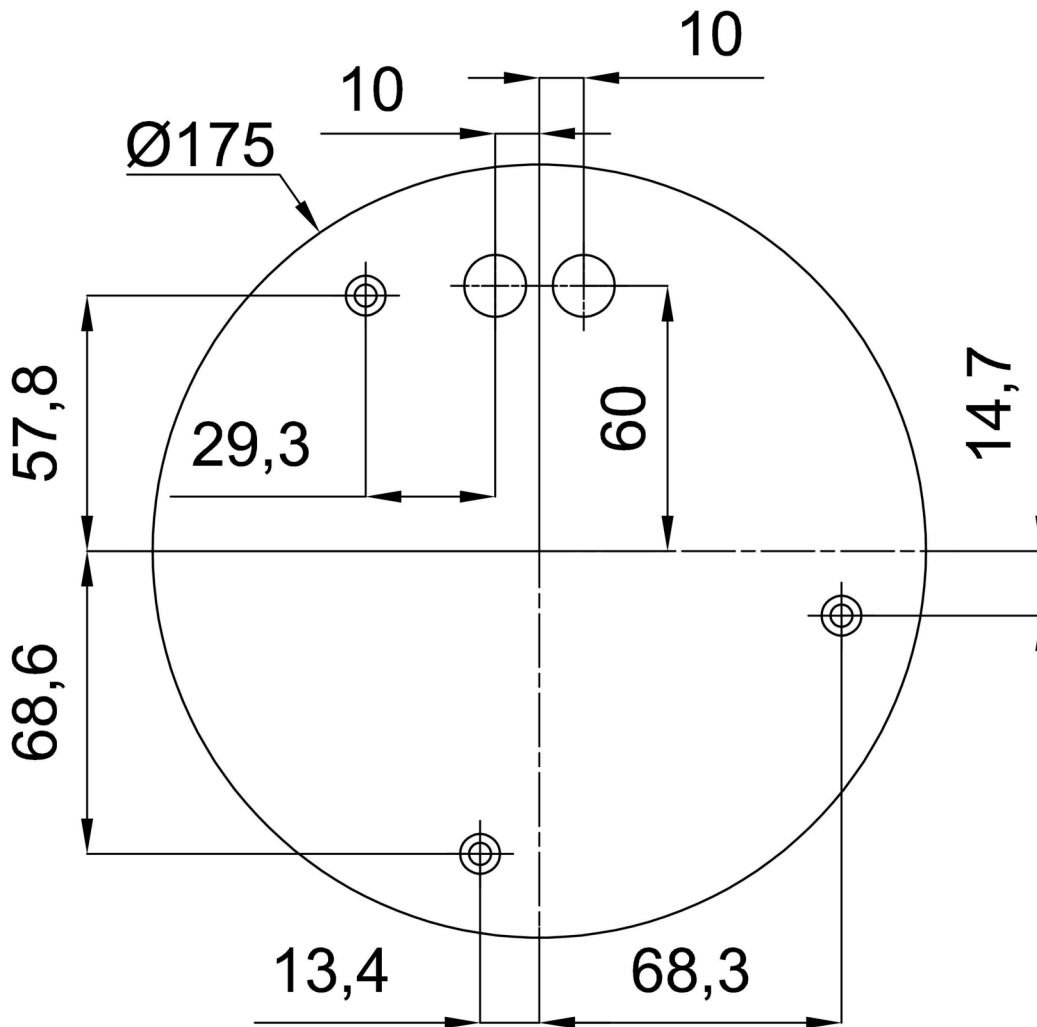

Technical

Types of luminaires	Classic on/off
Mounting type	Suspended - cable
Base material	steel
Shade material	opal polymethyl methacrylate
Base color	black Ral9005
Shade color	white
Holding the shade	screws
Mounting location	ceiling
Width	150 mm
Length	150 mm
Height	555 mm
Diameter	ø 150 mm
Hinge length	1000 mm
mounting holes (diameter)	3xø5mm
Installation wire (diameter)	2xø16mm
Energy Class	D
Operating temperature	from -20°C to +30°C

Eulum data for calculation programs are available at www.osmont.cz.

Logistic

EAN	8591728090012
Weight NTTO	2.8 Kg
Weight BTTO	3.55 Kg
Number of cartons	1 pcs
Package 1 width	0.23 m
Package 1 length	0.23 m
Package 1 height	0.75 m
Warranty*	60 months

*The warranty for the batteries is valid for 12 months from the date of purchase.

Installation dimensions:

Additional assortment:

Lampshade

Product code	Name	Color	Description	Picture	Drawing
20663	PM84	white		