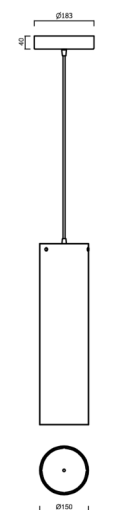

SUBRA S4

LED-6L76/1L77E1050ZS/PM84/L100 C 4K##

WWW.OSMONT.CZ

SUBRA S4

Product code: SUB60514

Type: LED-6L76/1L77E1050ZS/PM84/L100 C 4K##

Short description of the luminaire: Black color | pendant LED light | ON/OFF | PMMA shade

Technical

Types of luminaires	Classic on/off
Mounting type	Suspended - cable
Base material	steel
Shade material	opal polymethyl methacrylate
Base color	black Ral9005
Shade color	white
Holding the shade	screws
Mounting location	ceiling
Width	150 mm
Length	150 mm
Height	555 mm
Diameter	ø 150 mm
Hinge length	1000 mm
mounting holes (diameter)	3xø5mm
Installation wire (diameter)	2xø16mm
Energy Class	D
Operating temperature	from -20°C to +30°C

Electric

Power consumption	45 W
Ingress Protection	IP20
Socket	LED modul
terminal block	snap terminal block
Automatic circuit breaker type B10A	31 pcs
Automatic circuit breaker type B16A	50 pcs
Automatic circuit breaker type C10A	52 pcs
Automatic circuit breaker type C16A	85 pcs

Eulum data for calculation programs are available at www.osmont.cz.

Logistic

EAN	8591728090012
Weight NTTO	2.8 Kg
Weight BTTO	3.55 Kg
Number of cartons	1 pcs
Package 1 width	0.23 m
Package 1 length	0.23 m
Package 1 height	0.75 m
Warranty*	60 months