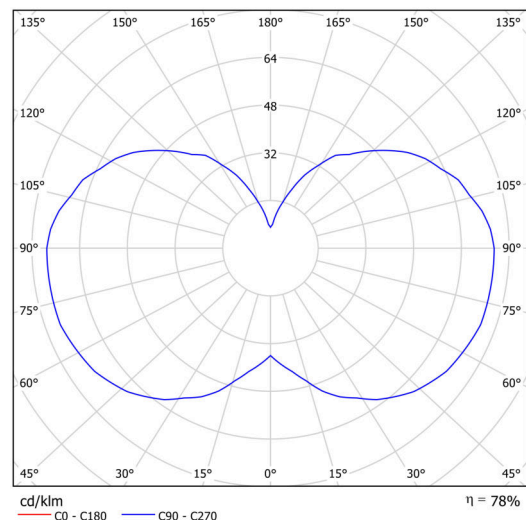

Luminous

Lum. flux of luminaire	5920 lm
Lum. flux of light source	7590 lm
Luminaire efficacy	131 lm/W
Temperature	4000 K
Rated life time LED L80/B10	100000 hours
CRI	Ra80
MacAdam	3
Blue light hazard	Risk group 0

Eulum data for calculation programs are available at www.osmont.cz.