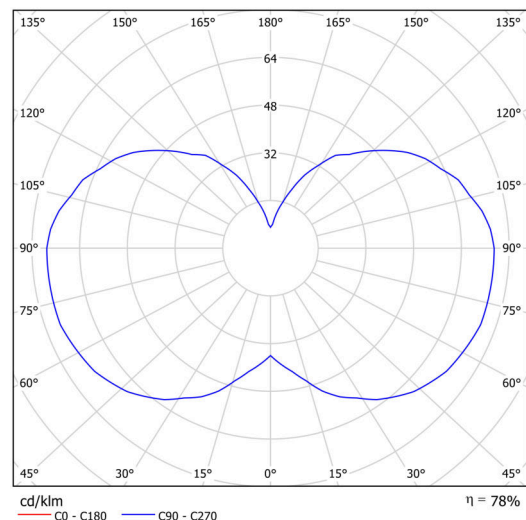

Luminous

Lum. flux of luminaire	5920 lm
Lum. flux of light source	7590 lm
Luminaire efficacy	131 lm/W
Temperature	4000 K
Rated life time LED L80/B10	100000 hours
CRI	Ra80
MacAdam	3
Blue light hazard	Risk group 0