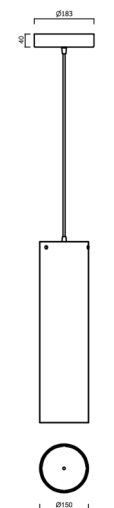

SUBRA S4

LED-6L76/1L77E1050ZS/PM84/L100 B 4K##

WWW.OSMONT.CZ

SUBRA S4

Product code: SUB60512

Type: LED-6L76/1L77E1050ZS/PM84/L100 B 4K##

Short description of the luminaire: White color | pendant LED light | ON/OFF | PMMA shade

Technical

Types of luminaires	Classic on/off
Mounting type	Suspended - cable
Base material	steel
Shade material	opal polymethyl methacrylate
Base color	white Ra9003
Shade color	white
Holding the shade	screws
Mounting location	ceiling
Width	150 mm
Length	150 mm
Height	555 mm
Diameter	ø 150 mm
Hinge length	1000 mm
mounting holes (diameter)	3xø5mm
Installation wire (diameter)	2xø16mm
Energy Class	D
Operating temperature	from -20°C to +30°C

Electric

Power consumption	45 W
Ingress Protection	IP20
Socket	LED modul
terminal block	snap terminal block
Automatic circuit breaker type B10A	31 pcs
Automatic circuit breaker type B16A	50 pcs
Automatic circuit breaker type C10A	52 pcs
Automatic circuit breaker type C16A	85 pcs

Eulum data for calculation programs are available at www.osmont.cz.

Logistic

EAN	8591728089993
Weight NTTO	2.8 Kg
Weight BTTO	3.55 Kg
Number of cartons	1 pcs
Package 1 width	0.23 m
Package 1 length	0.23 m
Package 1 height	0.75 m
Warranty*	60 months