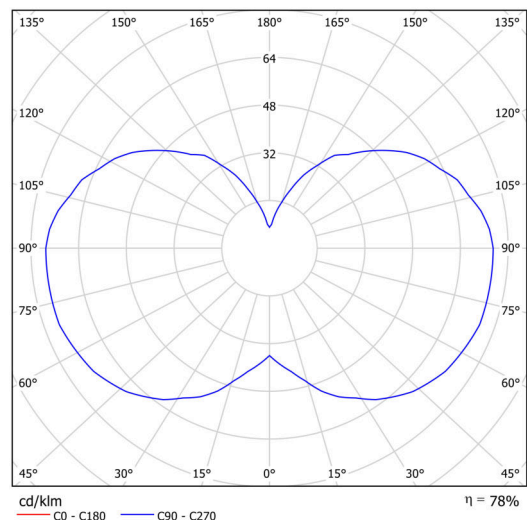

Luminous

Lum. flux of luminaire	5680 lm
Lum. flux of light source	7280 lm
Luminaire efficacy	126 lm/W
Temperature	3000 K
Rated life time LED L80/B10	100000 hours
CRI	Ra80
MacAdam	3
Blue light hazard	Risk group 0

Eulum data for calculation programs are available at www.osmont.cz.