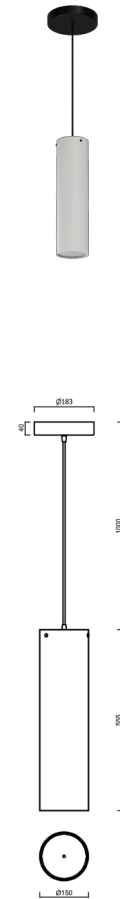

SUBRA S4

LED-6L76/1L77E1050ZS/PM84/L100 C DALI 3K##

WWW.OSMONT.CZ

SUBRA S4

Product code: SUB60015

Type: LED-6L76/1L77E1050ZS/PM84/L100 C DALI 3K##

Short description of the luminaire: Black color | pendant LED light | dimmable DALI | PMMA shade

Technical

Types of luminaires	Dimmable
Mounting type	Suspended - cable
Base material	steel
Shade material	opal polymethyl methacrylate
Base color	black Ral9005
Shade color	white
Holding the shade	screws
Mounting location	ceiling
Width	150 mm
Length	150 mm
Height	555 mm
Diameter	ø 150 mm
Hinge length	1000 mm
mounting holes (diameter)	3xø5mm
Installation wire (diameter)	2xø16mm
Energy Class	D
Operating temperature	from -20°C to +30°C

Electric

Power consumption	45 W
Ingress Protection	IP20
Socket	LED modul
terminal block	snap terminal block
Automatic circuit breaker type B10A	31 pcs
Automatic circuit breaker type B16A	50 pcs
Automatic circuit breaker type C10A	52 pcs
Automatic circuit breaker type C16A	85 pcs