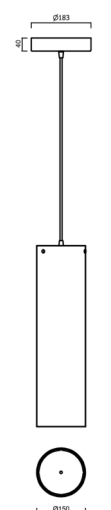

## SUBRA S4

---

LED-6L76/1L77E1050ZS/PM84/L100 C 3K##

[WWW.OSMONT.CZ](http://WWW.OSMONT.CZ)

# SUBRA S4

Product code: SUB60014

Type: LED-6L76/1L77E1050ZS/PM84/L100 C 3K##

Short description of the luminaire: Black color | pendant LED light | ON/OFF | PMMA shade

## Technical

Types of luminaires	Classic on/off
Mounting type	Suspended - cable
Base material	steel
Shade material	opal polymethyl methacrylate
Base color	black Ral9005
Shade color	white
Holding the shade	screws
Mounting location	ceiling
Width	150 mm
Length	150 mm
Height	555 mm
Diameter	ø 150 mm
Hinge length	1000 mm
mounting holes (diameter)	3xø5mm
Installation wire (diameter)	2xø16mm
Energy Class	D
Operating temperature	from -20°C to +30°C

## Electric

Power consumption	45 W
Ingress Protection	IP20
Socket	LED modul
terminal block	snap terminal block
Automatic circuit breaker type B10A	31 pcs
Automatic circuit breaker type B16A	50 pcs
Automatic circuit breaker type C10A	52 pcs
Automatic circuit breaker type C16A	85 pcs