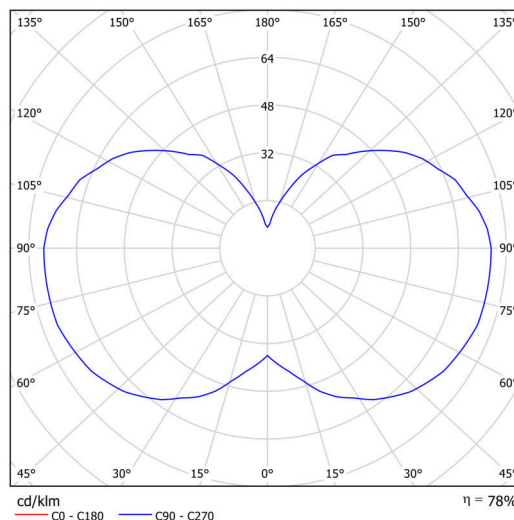

Luminous

Lum. flux of luminaire	5680 lm
Lum. flux of light source	7280 lm
Luminaire efficacy	126 lm/W
Temperature	3000 K
Rated life time LED L80/B10	100000 hours
CRI	Ra80
MacAdam	3
Blue light hazard	Risk group 0

Eulum data for calculation programs are available at www.osmont.cz.