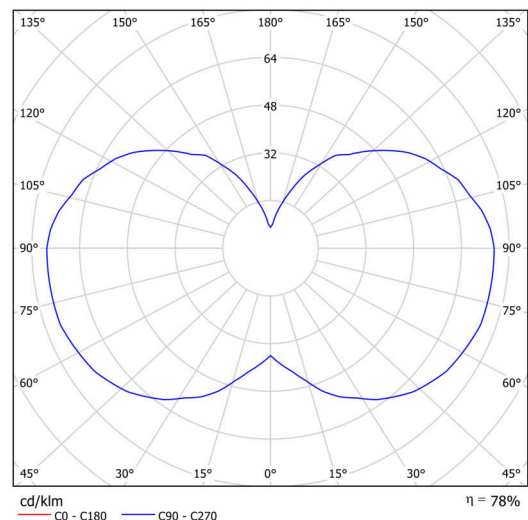

Luminous

Lum. flux of luminaire	5680 lm
Lum. flux of light source	7280 lm
Luminaire efficacy	126 lm/W
Temperature	3000 K
Rated life time LED L80/B10	100000 hours
CRI	Ra80
MacAdam	3
Blue light hazard	Risk group 0

Eulum data for calculation programs are available at www.osmont.cz.