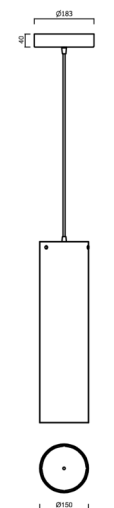

SUBRA S4

LED-6L76/1L77E1050ZS/PM84/L100 B DALI 3K##

WWW.OSMONT.CZ

SUBRA S4

Product code: SUB60013

Type: LED-6L76/1L77E1050ZS/PM84/L100 B DALI 3K##

Short description of the luminaire: White color | pendant LED light | dimmable DALI | PMMA shade

Technical

Types of luminaires	Dimmable
Mounting type	Suspended - cable
Base material	steel
Shade material	opal polymethyl methacrylate
Base color	white Ra9003
Shade color	white
Holding the shade	screws
Mounting location	ceiling
Width	150 mm
Length	150 mm
Height	555 mm
Diameter	ø 150 mm
Hinge length	1000 mm
mounting holes (diameter)	3xø5mm
Installation wire (diameter)	2xø16mm
Energy Class	D
Operating temperature	from -20°C to +30°C

Electric

Power consumption	45 W
Ingress Protection	IP20
Socket	LED modul
terminal block	snap terminal block
Automatic circuit breaker type B10A	31 pcs
Automatic circuit breaker type B16A	50 pcs
Automatic circuit breaker type C10A	52 pcs
Automatic circuit breaker type C16A	85 pcs

Eulum data for calculation programs are available at www.osmont.cz.

Logistic

EAN	8591728089764
Weight NTTO	2.8 Kg
Weight BTTO	3.55 Kg
Number of cartons	1 pcs
Package 1 width	0.23 m
Package 1 length	0.23 m
Package 1 height	0.75 m
Warranty*	60 months