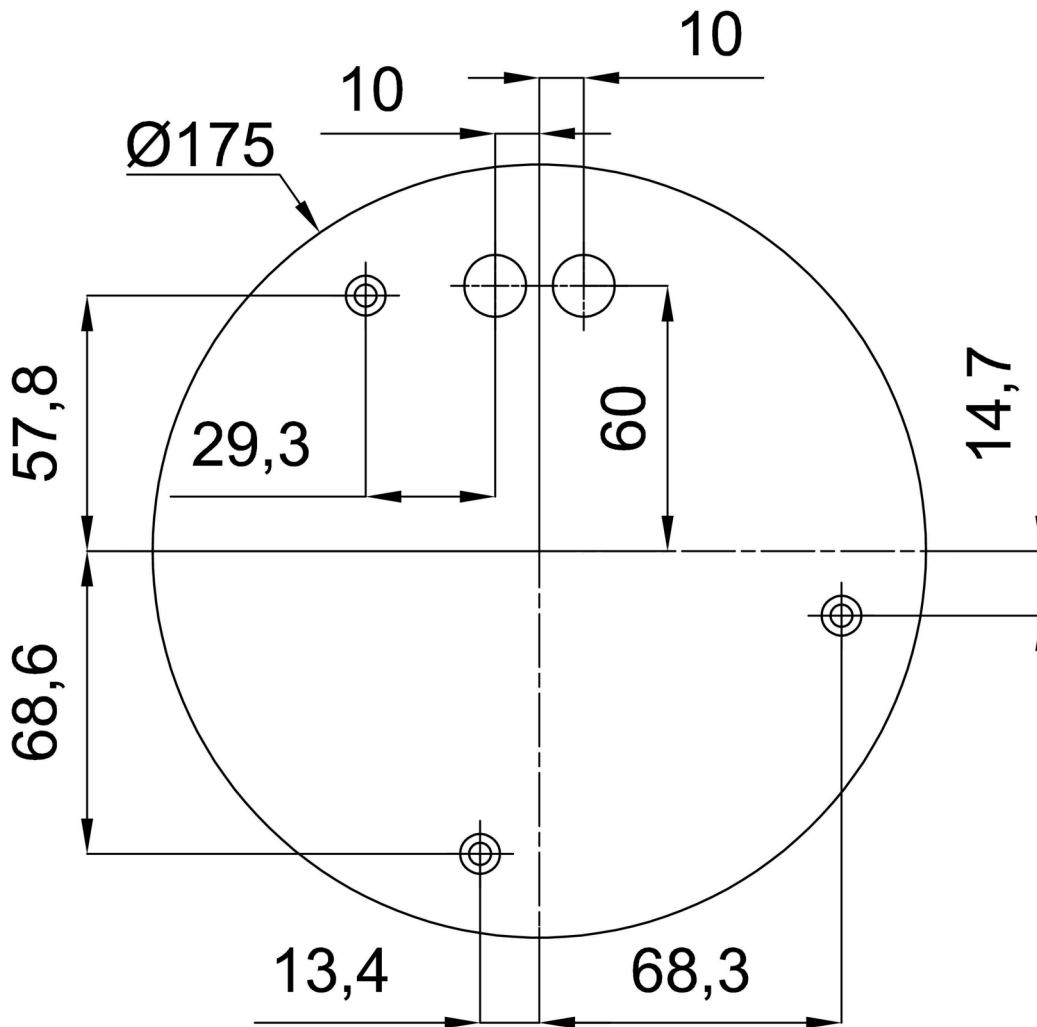

Technical

Types of luminaires	Dimmable
Mounting type	Suspended - cable
Base material	steel
Shade material	opal polymethyl methacrylate
Base color	white Ra9003
Shade color	white
Holding the shade	screws
Mounting location	ceiling
Width	150 mm
Length	150 mm
Height	555 mm
Diameter	ø 150 mm
Hinge length	1000 mm
mounting holes (diameter)	3xø5mm
Installation wire (diameter)	2xø16mm
Energy Class	D
Operating temperature	from -20°C to +30°C

Eulum data for calculation programs are available at www.osmont.cz.

Logistic

EAN	8591728089764
Weight NTTO	2.8 Kg
Weight BTTO	3.55 Kg
Number of cartons	1 pcs
Package 1 width	0.23 m
Package 1 length	0.23 m
Package 1 height	0.75 m
Warranty*	60 months

*The warranty for the batteries is valid for 12 months from the date of purchase.

Installation dimensions:

Additional assortment:

Lampshade

Product code	Name	Color	Description	Picture	Drawing
20663	PM84	white		