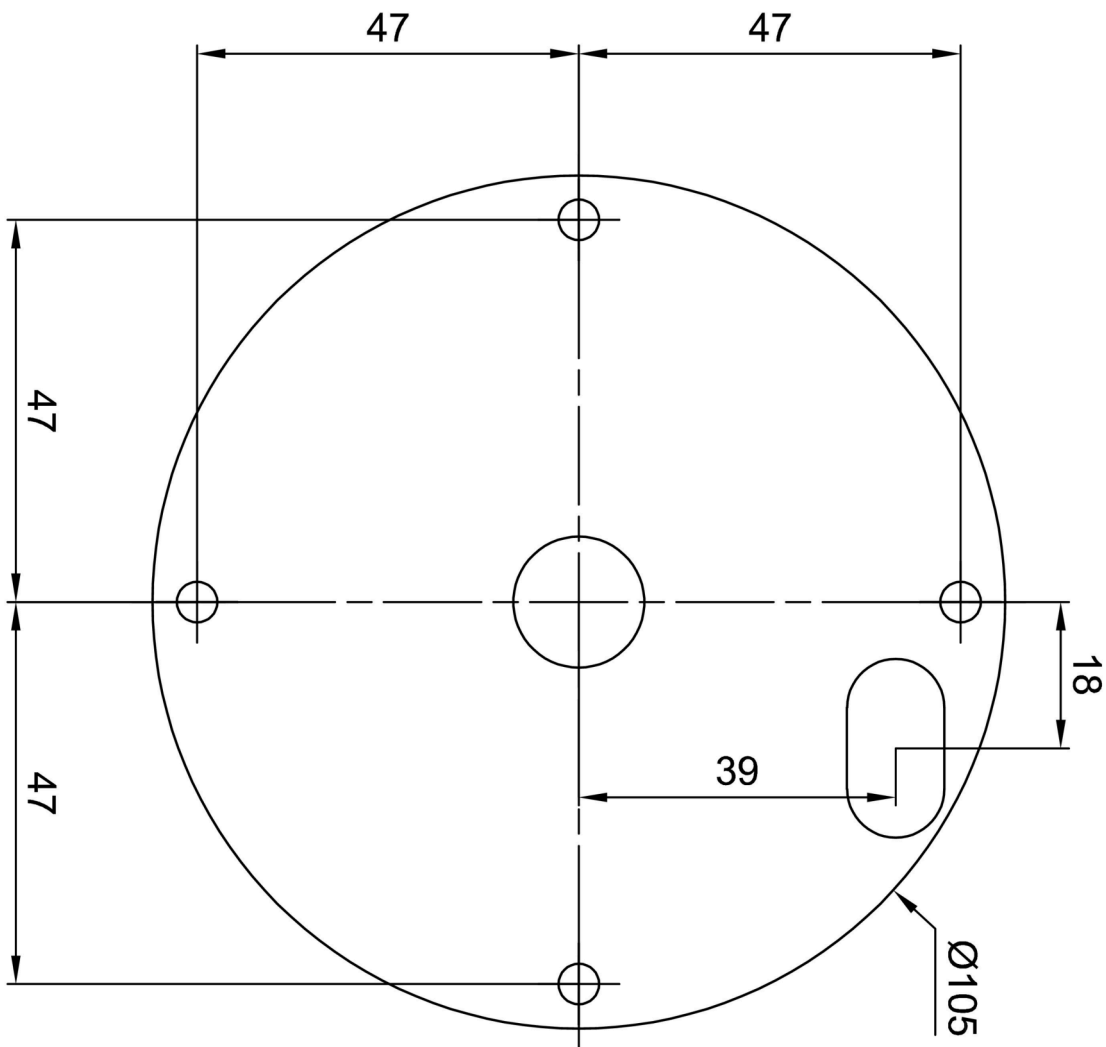

Logistic

EAN	8591728089979
Weight NTTO	2.28 Kg
Weight BTTO	2.72 Kg
Package 1 width	0.135 m
Package 1 length	0.14 m
Package 1 height	1.74 m
Warranty*	60 months

*The warranty for the batteries is valid for 12 months from the date of purchase.

Installation dimensions: