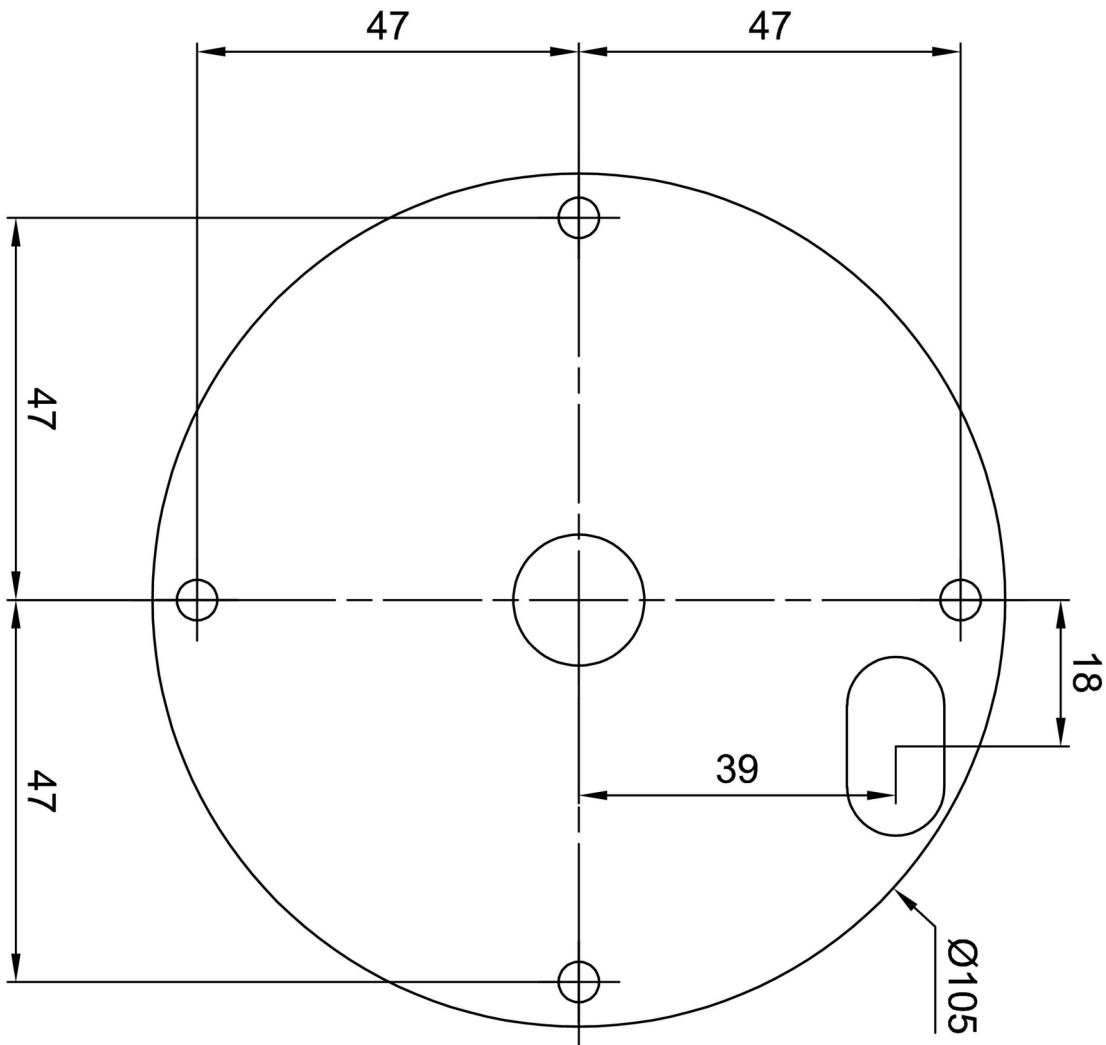

Logistic

EAN	8591728089894
Weight NTTO	1.16 Kg
Weight BTTO	1.58 Kg
Package 1 width	0.135 m
Package 1 length	0.14 m
Package 1 height	0.71 m
Warranty*	60 months

*The warranty for the batteries is valid for 12 months from the date of purchase.

Installation dimensions: