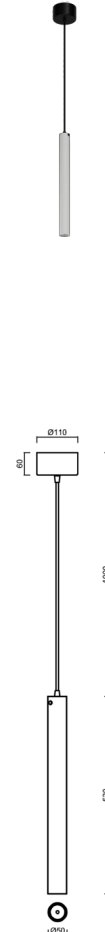

SUBRA S1

Product code: SUB60502

Type: LED-6L71E350ZS/PM81/L100 C 4K##

Short description of the luminaire: Black color | pendant LED light | ON/OFF | PMMA shade

Technical

Types of luminaires	Classic on/off
Mounting type	Suspended - cable
Base material	steel
Shade material	opal polymethyl methacrylate
Base color	black Ral9005
Shade color	white
Holding the shade	screws
Mounting location	ceiling
Width	50 mm
Length	50 mm
Height	520 mm
Diameter	ø 50 mm
Hinge length	1000 mm
mounting holes (diameter)	2xø5mm
Installation wire (diameter)	2xø16mm
Energy Class	C
Operating temperature	from -20°C to +30°C

Electric

Power consumption	12 W
Ingress Protection	IP20
Socket	LED modul
terminal block	snap terminal block
Automatic circuit breaker type B10A	72 pcs
Automatic circuit breaker type B16A	116 pcs
Automatic circuit breaker type C10A	72 pcs
Automatic circuit breaker type C16A	116 pcs

Luminous

Lum. flux of luminaire	1720 lm
Lum. flux of light source	2200 lm
Luminaire efficacy	143 lm/W
Temperature	4000 K
Rated life time LED L80/B10	100000 hours
CRI	Ra80
MacAdam	3
Blue light hazard	Risk group 0

Eulum data for calculation programs are available at www.osmont.cz.