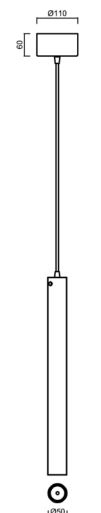

## SUBRA S1

---

LED-6L71E350ZS/PM81/L100 B DALI 4K##

[WWW.OSMONT.CZ](http://WWW.OSMONT.CZ)

# SUBRA S1

Product code: SUB60501

Type: LED-6L71E350ZS/PM81/L100 B DALI 4K##

Short description of the luminaire: White color | pendant LED light | dimmable DALI | PMMA shade

## Technical

Types of luminaires	Dimmable
Mounting type	Suspended - cable
Base material	steel
Shade material	opal polymethyl methacrylate
Base color	white Ra9003
Shade color	white
Holding the shade	screws
Mounting location	ceiling
Width	50 mm
Length	50 mm
Height	520 mm
Diameter	ø 50 mm
Hinge length	1000 mm
mounting holes (diameter)	2xø5mm
Installation wire (diameter)	2xø16mm
Energy Class	C
Operating temperature	from -20°C to +30°C

## Electric

Power consumption	12 W
Ingress Protection	IP20
Socket	LED modul
terminal block	snap terminal block
Automatic circuit breaker type B10A	31 pcs
Automatic circuit breaker type B16A	50 pcs
Automatic circuit breaker type C10A	52 pcs
Automatic circuit breaker type C16A	85 pcs