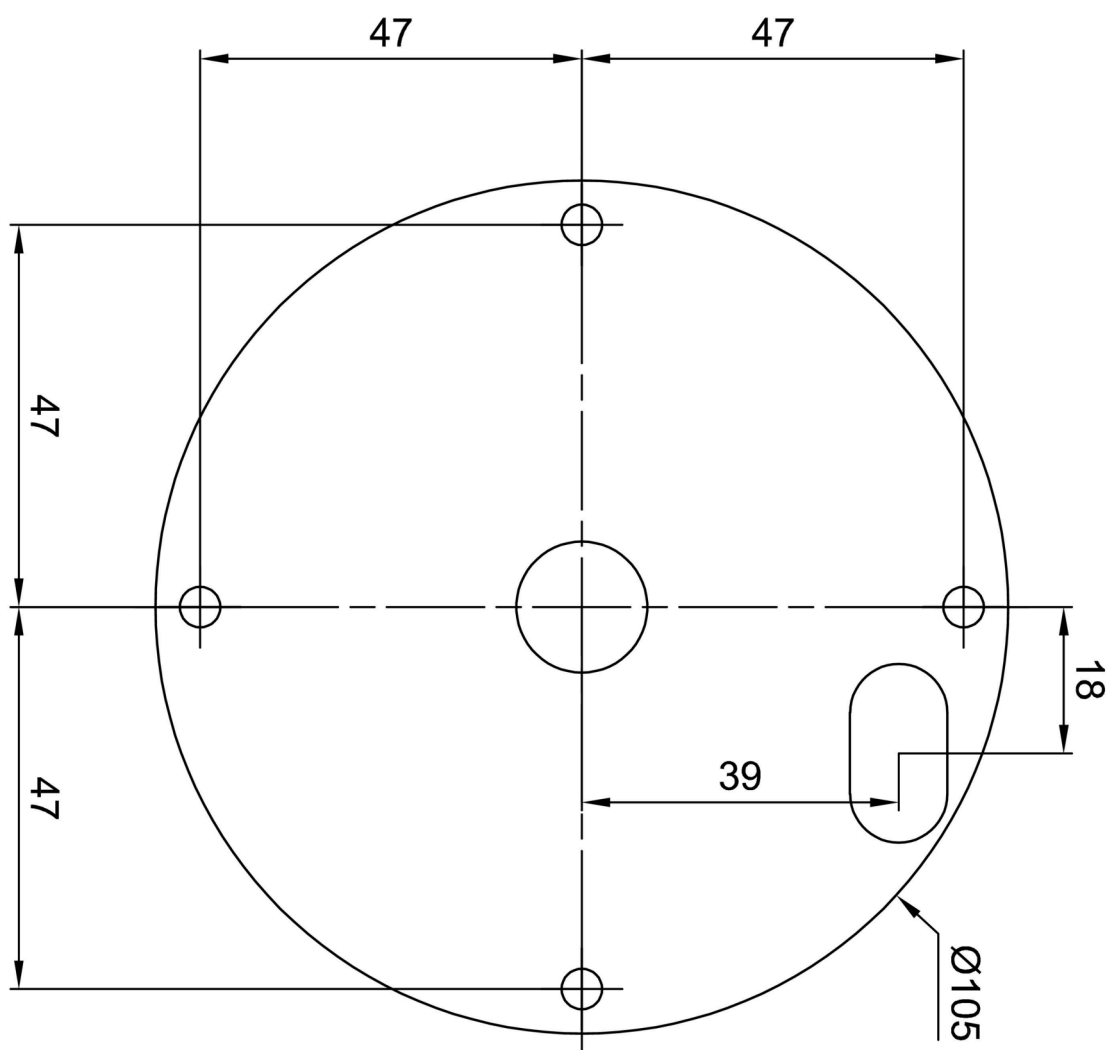

Logistic

EAN	8591728089887
Weight NTTO	1.16 Kg
Weight BTTO	1.58 Kg
Package 1 width	0.135 m
Package 1 length	0.14 m
Package 1 height	0.71 m
Warranty*	60 months

*The warranty for the batteries is valid for 12 months from the date of purchase.

Installation dimensions: