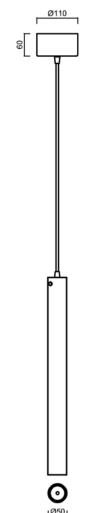

SUBRA S1

LED-6L71E350ZS/PM81/L100 B 4K##

WWW.OSMONT.CZ

SUBRA S1

Product code: SUB60500

Type: LED-6L71E350ZS/PM81/L100 B 4K##

Short description of the luminaire: White color | pendant LED light | ON/OFF | PMMA shade

Technical

Types of luminaires	Classic on/off
Mounting type	Suspended - cable
Base material	steel
Shade material	opal polymethyl methacrylate
Base color	white Ra9003
Shade color	white
Holding the shade	screws
Mounting location	ceiling
Width	50 mm
Length	50 mm
Height	520 mm
Diameter	ø 50 mm
Hinge length	1000 mm
mounting holes (diameter)	2xø5mm
Installation wire (diameter)	2xø16mm
Energy Class	C
Operating temperature	from -20°C to +30°C

Electric

Power consumption	12 W
Ingress Protection	IP20
Socket	LED modul
terminal block	snap terminal block
Automatic circuit breaker type B10A	72 pcs
Automatic circuit breaker type B16A	116 pcs
Automatic circuit breaker type C10A	72 pcs
Automatic circuit breaker type C16A	116 pcs