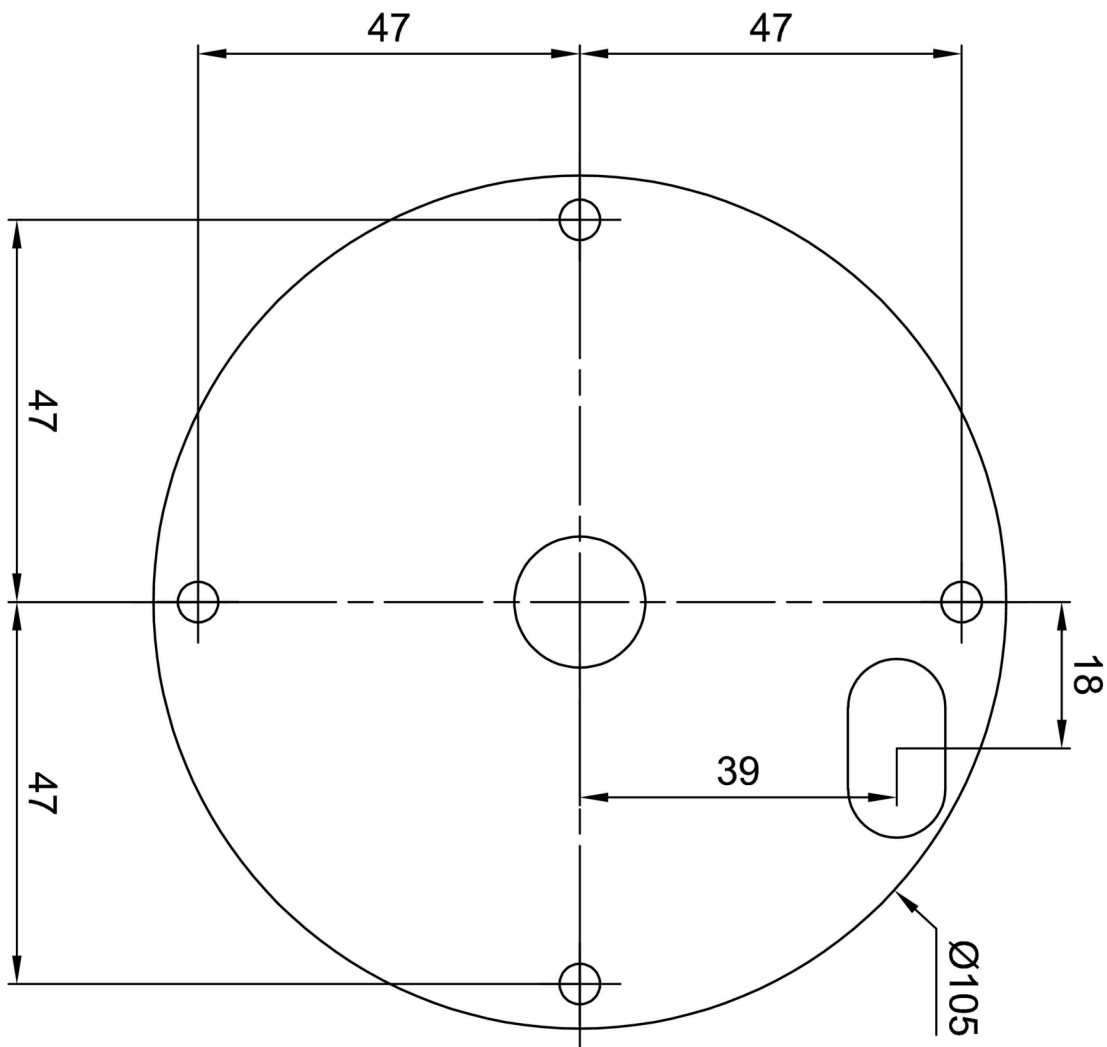

Technical

Types of luminaires	Classic on/off
Mounting type	Suspended - cable
Base material	steel
Shade material	opal polymethyl methacrylate
Base color	white Ra9003
Shade color	white
Holding the shade	screws
Mounting location	ceiling
Width	50 mm
Length	50 mm
Height	520 mm
Diameter	ø 50 mm
Hinge length	1000 mm
mounting holes (diameter)	2xø5mm
Installation wire (diameter)	2xø16mm
Energy Class	C
Operating temperature	from -20°C to +30°C

Eulum data for calculation programs are available at www.osmont.cz.

Logistic

EAN	8591728089870
Weight NTTO	1.16 Kg
Weight BTTO	1.58 Kg
Package 1 width	0.135 m
Package 1 length	0.14 m
Package 1 height	0.71 m
Warranty*	60 months

*The warranty for the batteries is valid for 12 months from the date of purchase.

Installation dimensions:

Additional assortment:

Lampshade

Product code	Name	Color	Description	Picture	Drawing
20660	PM81	white		