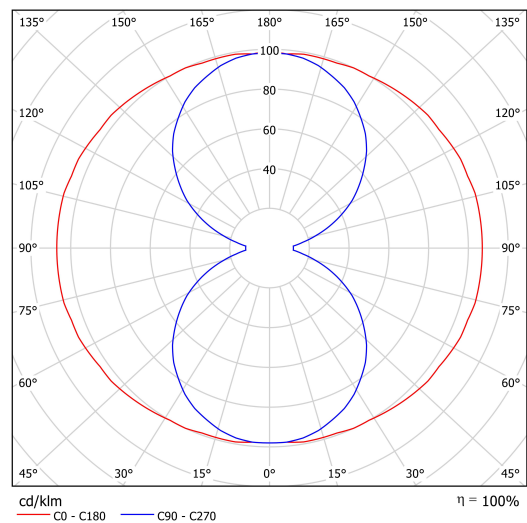

Luminous data

Lum. flux of luminaire	5160 lm
Lum. flux of light source	6610 lm
Luminaire efficacy	139 lm/W
Chromaticity temperature	4000 K
Rated life time LED L80/B10	100000 hours
CRI	Ra80
MacAdam	3
Blue light hazard	Risk group 0