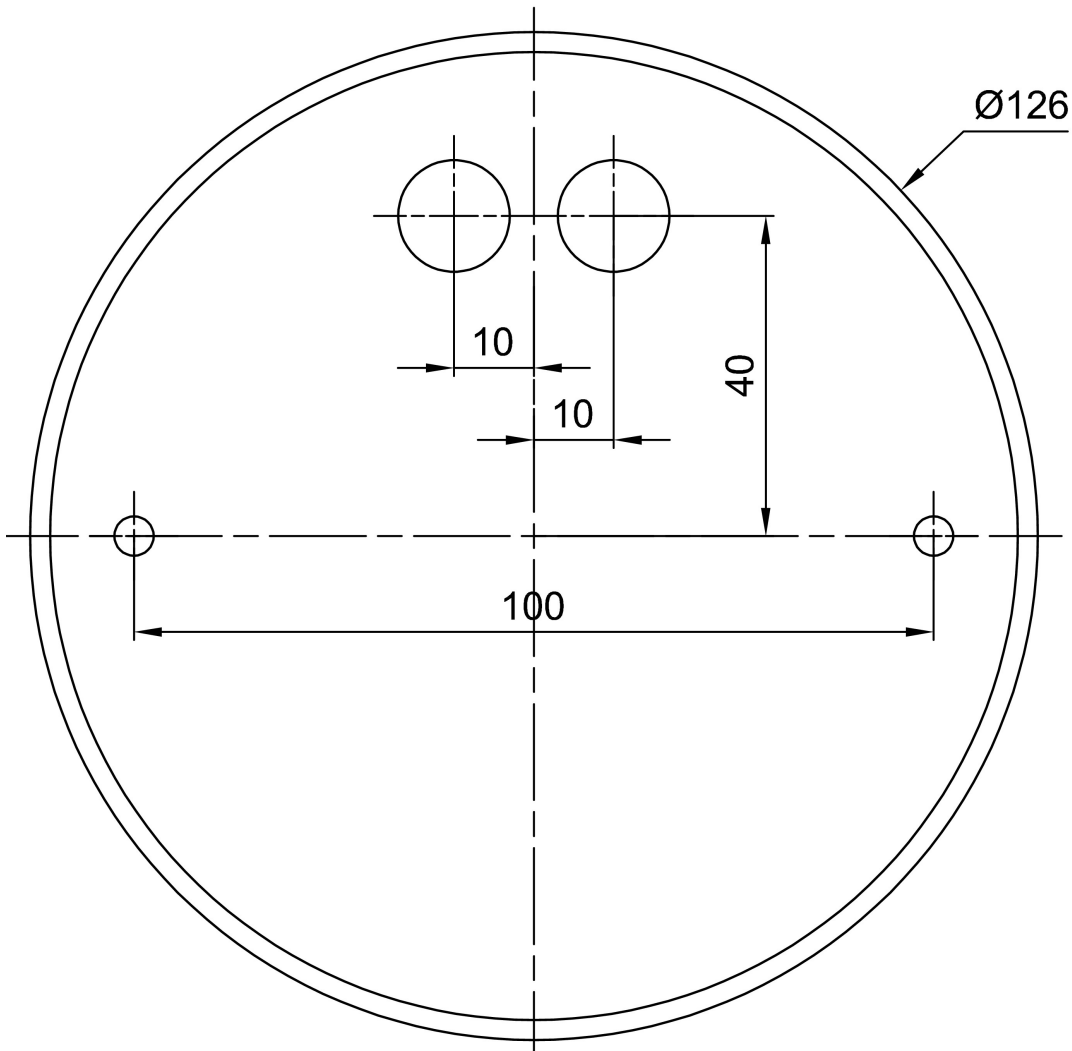

TECHNICAL SHEET

Logistical data

EAN	8591728232795
Warranty*	60 months

*The warranty for the batteries is valid for 36 months from the date of purchase.

Installation dimensions: