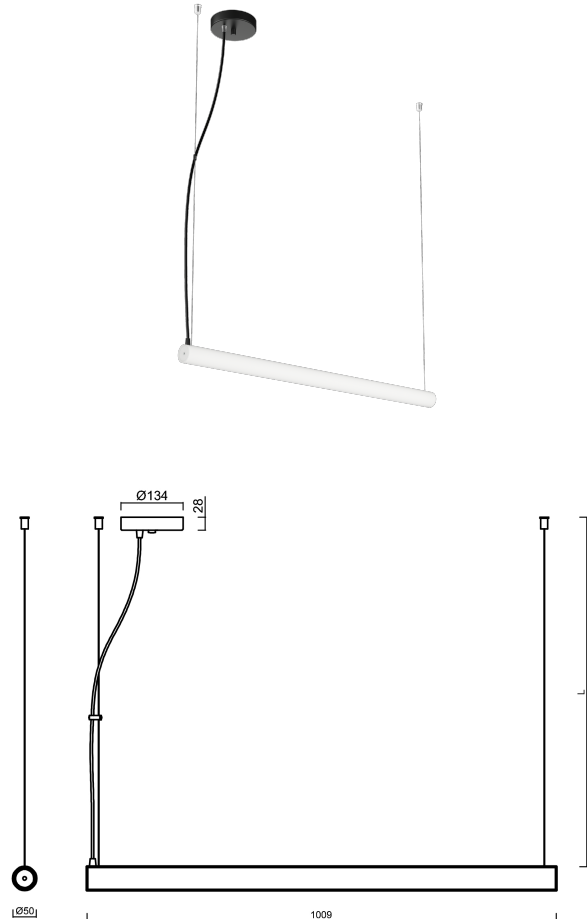

SUBRA LH2

LED-12L71E1050ZLH/PM822/L100 C DALI 4K##

WWW.OSMONT.CZ

SUBRA LH2

Product code: SUB60555

Type: LED-12L71E1050ZLH/PM822/L100 C DALI 4K##

Short description of the luminaire: Black colour | pendant LED light DALI | matt PMMA shade | steel wire pendant (with supply cable) 100 cm |

Technical data

Types of luminaires	Dimmable
Mounting type	Suspended - wire
Base material	steel
Shade material	opal polymethyl methacrylate
Base color	black Ral9005
Shade color	white
Holding the shade	screws
Mounting location	ceiling
Width	50 mm
Length	50 mm
Height	1009 mm
Suspension length	1000 mm
mounting holes (diameter)	2xØ5mm
Cable entrance	2xØ16mm
Energy Class	C
Impact strength	IK04
Operating temperature	from -20°C to +30°C

Electrical data

Power consumption	24 W
Ingress Protection	IP20
Socket	LED modul
terminal block	snap terminal block
Automatic circuit breaker type B10A	31 pcs
Automatic circuit breaker type B16A	50 pcs
Automatic circuit breaker type C10A	52 pcs
Automatic circuit breaker type C16A	85 pcs
Switching current	5 A / 50 µsec
Number of LED drivers	1

Installation dimensions:

Additional assortment:

Lampshade

Product code	Name	Color	Picture	Drawing
20738	PM822 (pr.50/1009mm)	white	