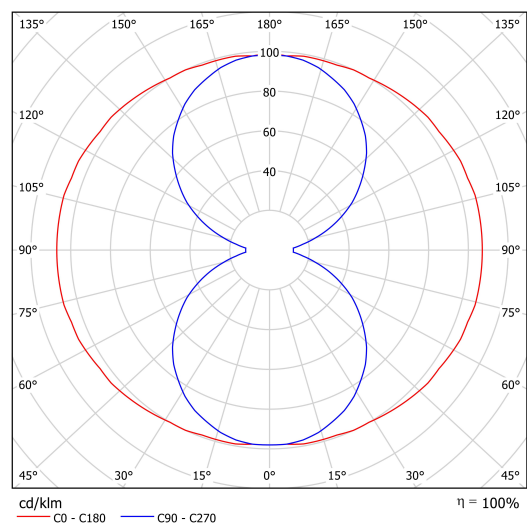

Luminous data

Lum. flux of luminaire	3430 lm
Lum. flux of light source	4400 lm
Luminaire efficacy	142 lm/W
Chromaticity temperature	4000 K
Rated life time LED L80/B10	100000 hours
CRI	Ra80
MacAdam	3
Blue light hazard	Risk group 0