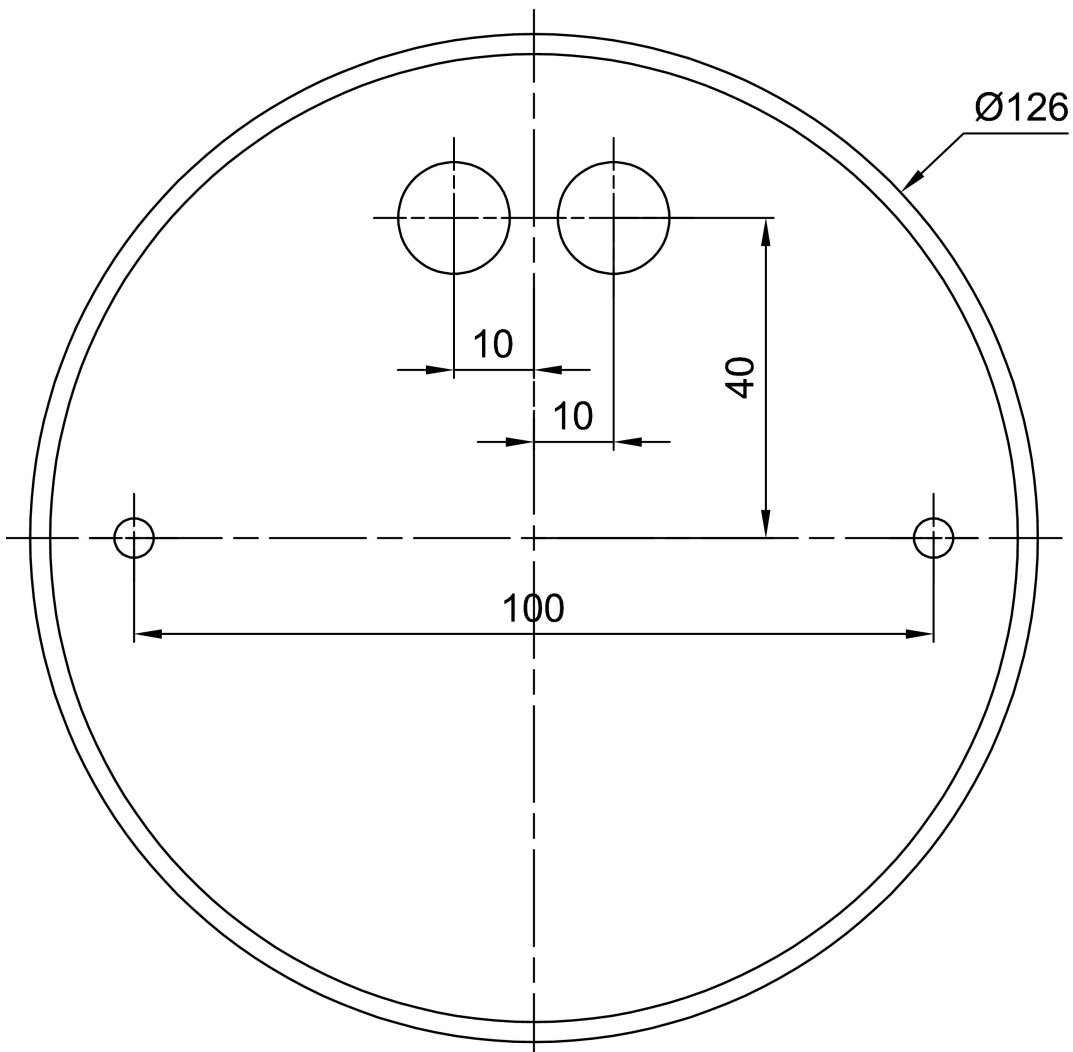

Technical data

Types of luminaires	Dimmable
Mounting type	Suspended - wire
Base material	steel
Shade material	opal polymethyl methacrylate
Base color	black Ral9005
Shade color	white
Holding the shade	screws
Mounting location	ceiling
Width	50 mm
Length	50 mm
Height	1009 mm
Suspension length	1000 mm
mounting holes (diameter)	2xØ5mm
Cable entrance	2xØ16mm
Energy Class	C
Impact strength	IK04
Operating temperature	from -20°C to +30°C

Installation dimensions:

Additional assortment:

Lampshade

Product code	Name	Color	Picture	Drawing
20738	PM822 (pr.50/1009mm)	white	