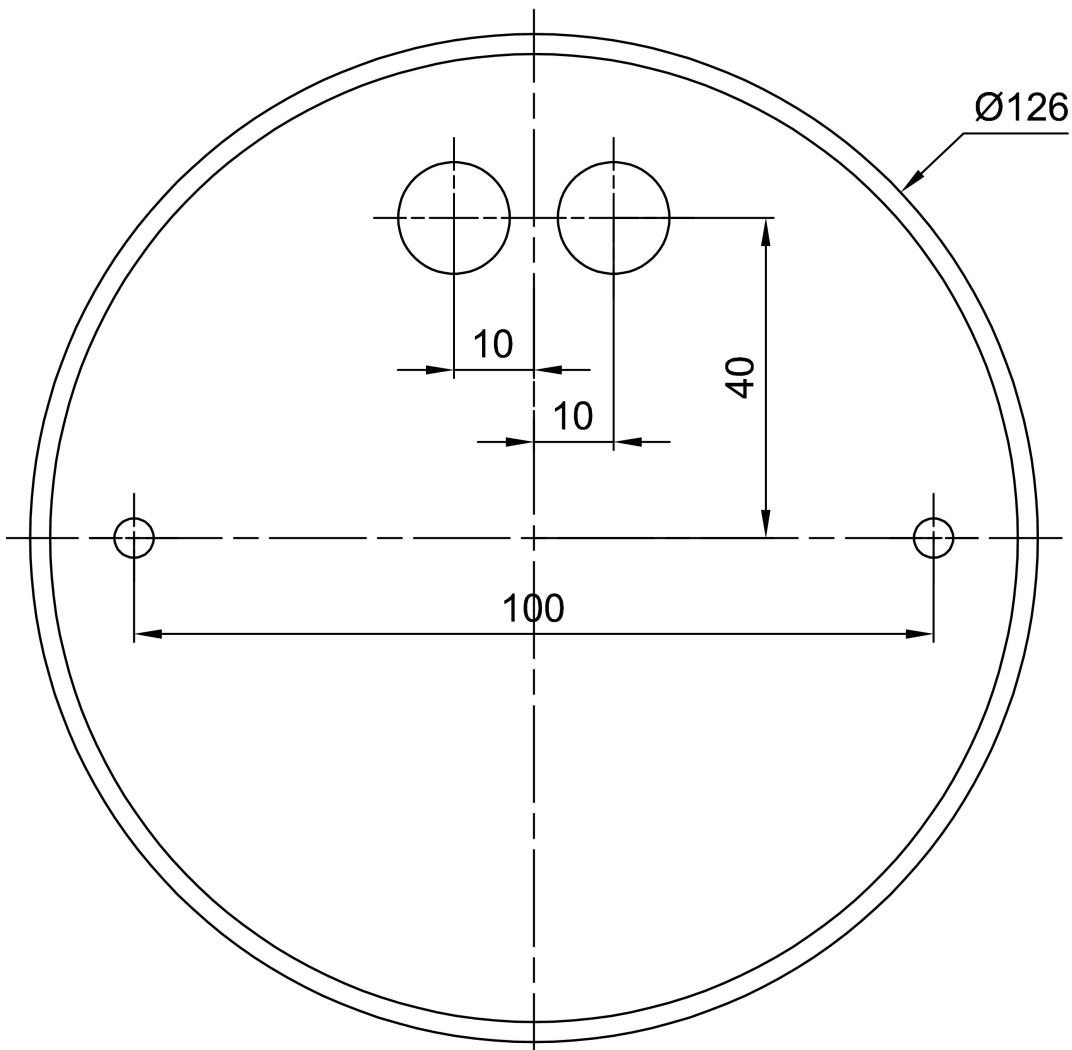

Technical data

Types of luminaires	Dimmable
Mounting type	Suspended - wire
Base material	steel
Shade material	opal polymethyl methacrylate
Base color	white Ra19003
Shade color	white
Holding the shade	screws
Mounting location	ceiling
Width	50 mm
Length	50 mm
Height	1009 mm
Suspension length	1000 mm
mounting holes (diameter)	2xØ5mm
Cable entrance	2xØ16mm
Energy Class	C
Impact strength	IK04
Operating temperature	from -20°C to +30°C

Installation dimensions:

Additional assortment:

Lampshade

Product code	Name	Color	Picture	Drawing
20738	PM822 (pr.50/1009mm)	white	