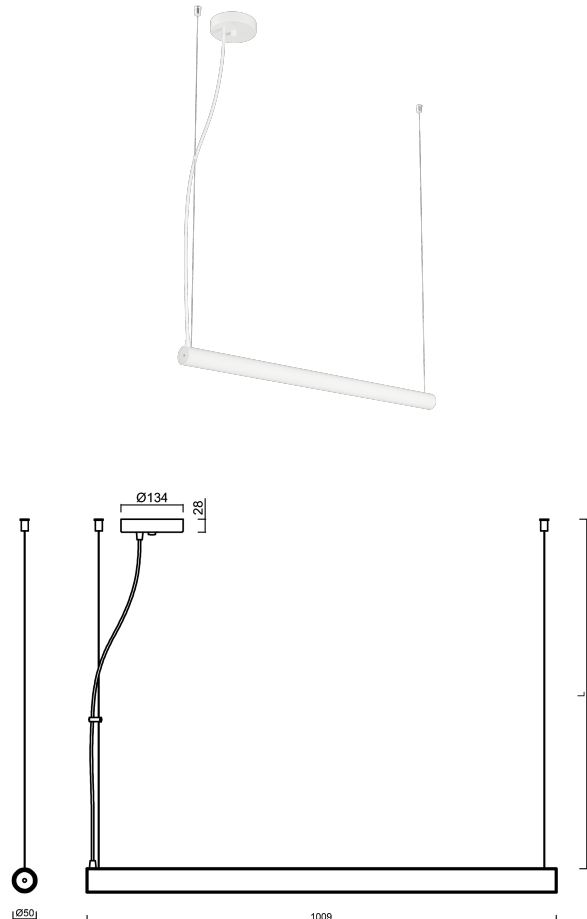

SUBRA LH2

LED-12L71E1050ZLH/PM822/L100 B DALI 4K##

WWW.OSMONT.CZ

SUBRA LH2

Product code: SUB60553

Type: LED-12L71E1050ZLH/PM822/L100 B DALI 4K##

Short description of the luminaire: White colour | pendant LED light DALI | matt PMMA shade| steel wire pendant (with supply cable) 100 cm |

Technical data

Types of luminaires	Dimmable
Mounting type	Suspended - wire
Base material	steel
Shade material	opal polymethyl methacrylate
Base color	white Ra19003
Shade color	white
Holding the shade	screws
Mounting location	ceiling
Width	50 mm
Length	50 mm
Height	1009 mm
Suspension length	1000 mm
mounting holes (diameter)	2xØ5mm
Cable entrance	2xØ16mm
Energy Class	C
Impact strength	IK04
Operating temperature	from -20°C to +30°C

Electrical data

Power consumption	24 W
Ingress Protection	IP20
Socket	LED modul
terminal block	snap terminal block
Automatic circuit breaker type B10A	31 pcs
Automatic circuit breaker type B16A	50 pcs
Automatic circuit breaker type C10A	52 pcs
Automatic circuit breaker type C16A	85 pcs
Switching current	5 A / 50 µsec
Number of LED drivers	1

Installation dimensions:

Additional assortment:

Lampshade

Product code	Name	Color	Picture	Drawing
20738	PM822 (pr.50/1009mm)	white	