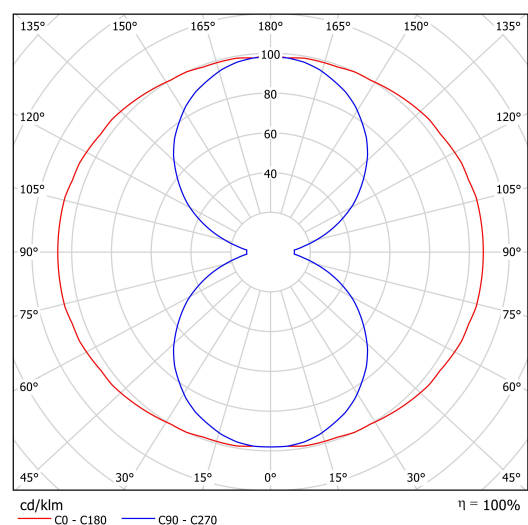

Technical data

Types of luminaires	Dimmable
Mounting type	Suspended - wire
Base material	steel
Shade material	opal polymethyl methacrylate
Base color	white Ra19003
Shade color	white
Holding the shade	screws
Mounting location	ceiling
Width	50 mm
Length	50 mm
Height	1009 mm
Suspension length	1000 mm
mounting holes (diameter)	2xØ5mm
Cable entrance	2xØ16mm
Energy Class	C
Impact strength	IK04
Operating temperature	from -20°C to +30°C

Luminous data

Lum. flux of luminaire	3430 lm
Lum. flux of light source	4400 lm
Luminaire efficacy	142 lm/W
Chromaticity temperature	4000 K
Rated life time LED L80/B10	100000 hours
CRI	Ra80
MacAdam	3
Blue light hazard	Risk group 0

Installation dimensions:

Additional assortment:

Lampshade

Product code	Name	Color	Picture	Drawing
20738	PM822 (pr.50/1009mm)	white	