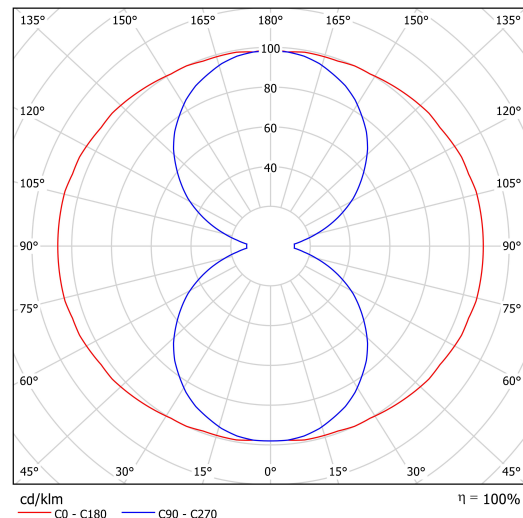

Luminous data

Lum. flux of luminaire	1650 lm
Lum. flux of light source	2110 lm
Luminaire efficacy	137 lm/W
Chromaticity temperature	3000 K
Rated life time LED L80/B10	100000 hours
CRI	Ra80
MacAdam	3
Blue light hazard	Risk group 0