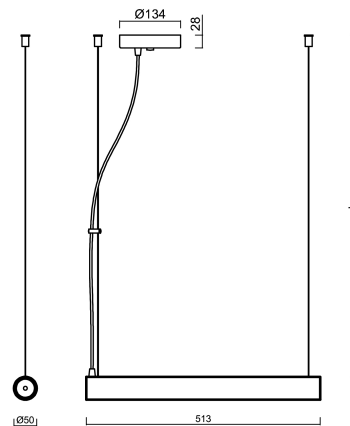

SUBRA LH1

LED-6L71E350ZLH/PM812/L100 C 3K##

WWW.OSMONT.CZ

SUBRA LH1

Product code: SUB60050

Type: LED-6L71E350ZLH/PM812/L100 C 3K##

Short description of the luminaire: Black colour | pendant LED light ON/OFF | matt PMMA shade | steel wire pendant (with supply cable) 100 cm |

Technical data

Types of luminaires	Classic on/off
Mounting type	Suspended - wire
Base material	steel
Shade material	opal polymethyl methacrylate
Base color	black Ral9005
Shade color	white
Holding the shade	screws
Mounting location	ceiling
Width	50 mm
Length	50 mm
Height	513 mm
Suspension length	1000 mm
mounting holes (diameter)	2xØ5mm
Cable entrance	2xØ16mm
Energy Class	C
Impact strength	IK04
Operating temperature	from -20°C to +30°C

Electrical data

Power consumption	12 W
Ingress Protection	IP20
Socket	LED modul
terminal block	snap terminal block
Automatic circuit breaker type B10A	31 pcs
Automatic circuit breaker type B16A	50 pcs
Automatic circuit breaker type C10A	52 pcs
Automatic circuit breaker type C16A	85 pcs
Number of LED drivers	1

Installation dimensions:

Additional assortment:

Lampshade

Product code	Name	Color	Picture	Drawing
20737	PM812 (pr.50/513mm)	white	