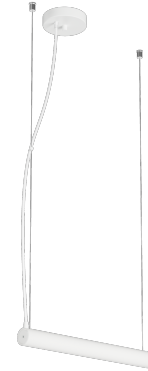

SUBRA LH1

LED-6L71E350ZLH/PM812/L100 B DALI 3K##

WWW.OSMONT.CZ

SUBRA LH1

Product code: SUB60049

Type: LED-6L71E350ZLH/PM812/L100 B DALI 3K##

Short description of the luminaire: White colour | pendant LED light DALI | matt PMMA shade| steel wire pendant (with supply cable) 100 cm |

Technical data

Types of luminaires	Dimmable
Mounting type	Suspended - wire
Base material	steel
Shade material	opal polymethyl methacrylate
Base color	white Ral9003
Shade color	white
Holding the shade	screws
Mounting location	ceiling
Width	50 mm
Length	50 mm
Height	513 mm
Suspension length	1000 mm
mounting holes (diameter)	2xØ5mm
Cable entrance	2xØ16mm
Energy Class	C
Impact strength	IK04
Operating temperature	from -20°C to +30°C

Electrical data

Power consumption	12 W
Ingress Protection	IP20
Socket	LED modul
terminal block	snap terminal block
Automatic circuit breaker type B10A	31 pcs
Automatic circuit breaker type B16A	50 pcs
Automatic circuit breaker type C10A	52 pcs
Automatic circuit breaker type C16A	85 pcs
Switching current	5 A / 50 µsec
Number of LED drivers	1