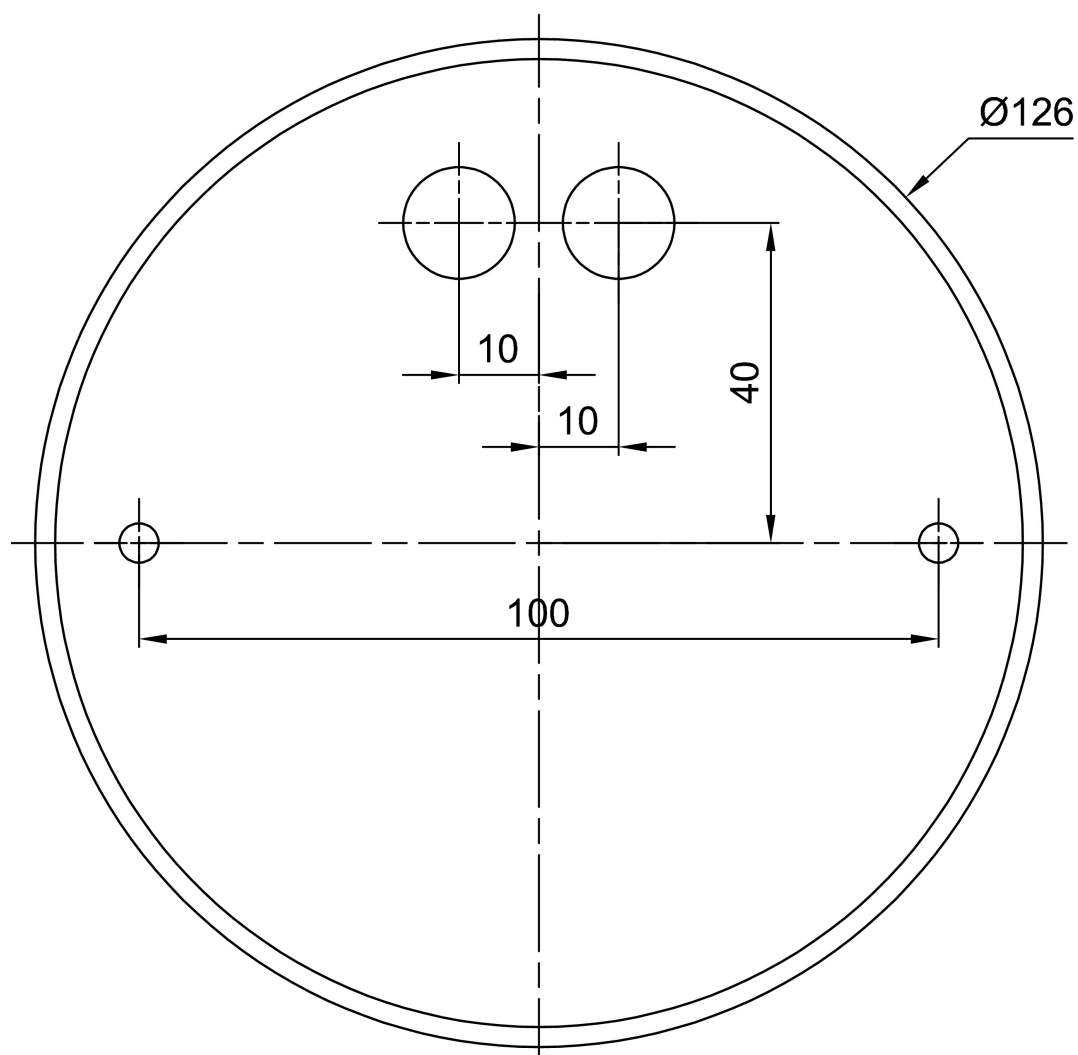

Technical data

Types of luminaires	Dimmable
Mounting type	Suspended - wire
Base material	steel
Shade material	opal polymethyl methacrylate
Base color	white Ral9003
Shade color	white
Holding the shade	screws
Mounting location	ceiling
Width	50 mm
Length	50 mm
Height	513 mm
Suspension length	1000 mm
mounting holes (diameter)	2xØ5mm
Cable entrance	2xØ16mm
Energy Class	C
Impact strength	IK04
Operating temperature	from -20°C to +30°C

Installation dimensions:

Additional assortment:

Lampshade

Product code	Name	Color	Picture	Drawing
20737	PM812 (pr.50/513mm)	white	