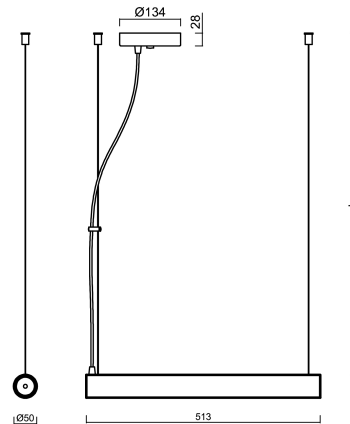

SUBRA LH1

LED-6L71E350ZLH/PM812/L100 B DALI 3K##

WWW.OSMONT.CZ

SUBRA LH1

Product code: SUB60049

Type: LED-6L71E350ZLH/PM812/L100 B DALI 3K##

Short description of the luminaire: White colour | pendant LED light DALI | matt PMMA shade| steel wire pendant (with supply cable) 100 cm |

Technical data

Types of luminaires	Dimmable
Mounting type	Suspended - wire
Base material	steel
Shade material	opal polymethyl methacrylate
Base color	white Ral9003
Shade color	white
Holding the shade	screws
Mounting location	ceiling
Width	50 mm
Length	50 mm
Height	513 mm
Suspension length	1000 mm
mounting holes (diameter)	2xØ5mm
Cable entrance	2xØ16mm
Energy Class	C
Impact strength	IK04
Operating temperature	from -20°C to +30°C

Electrical data

Power consumption	12 W
Ingress Protection	IP20
Socket	LED modul
terminal block	snap terminal block
Automatic circuit breaker type B10A	31 pcs
Automatic circuit breaker type B16A	50 pcs
Automatic circuit breaker type C10A	52 pcs
Automatic circuit breaker type C16A	85 pcs
Switching current	5 A / 50 µsec
Number of LED drivers	1

Installation dimensions:

Additional assortment:

Lampshade

Product code	Name	Color	Picture	Drawing
20737	PM812 (pr.50/513mm)	white	