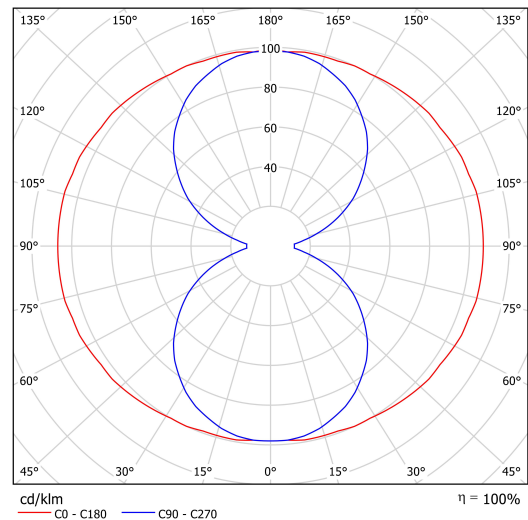

Luminous data

Lum. flux of luminaire	1650 lm
Lum. flux of light source	2110 lm
Luminaire efficacy	137 lm/W
Chromaticity temperature	3000 K
Rated life time LED L80/B10	100000 hours
CRI	Ra80
MacAdam	3
Blue light hazard	Risk group 0