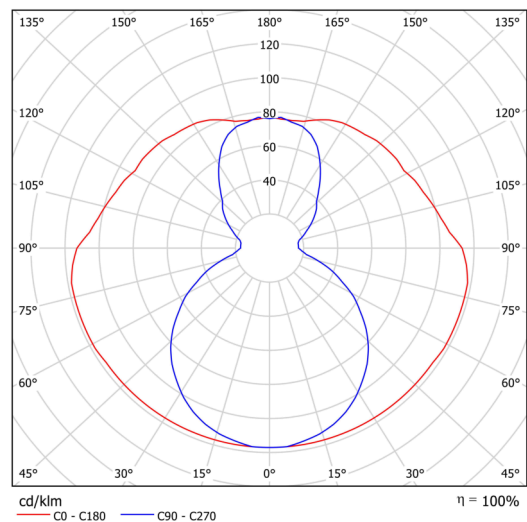

SUBRA 3

Product code: SUB60541

Type: LED-18L71E1050N2/PM831 B DALI 4K##

Short description of the luminaire: White colour | ceiling or wall LED light DALI | matt PMMA shade|

Technical data

Types of luminaires	Dimmable
Mounting type	surface mounted
Base material	steel
Shade material	opal polymethyl methacrylate
Base color	white Ral9003
Shade color	white
Holding the shade	screws
Mounting location	ceiling
Width	50 mm
Length	80 mm
Height	1505 mm
mounting holes (diameter)	2xØ5mm
Cable entrance	2xØ16mm
Energy Class	C
Impact strength	IK04
Operating temperature	from -20°C to +30°C

Electrical data

Power consumption	37 W
Ingress Protection	IP20
Socket	LED modul
terminal block	snap terminal block

Luminous data

Lum. flux of luminaire	5160 lm
Lum. flux of light source	6610 lm
Chromaticity temperature	4000 K
Rated life time LED L80/B10	100000 hours
CRI	Ra80
MacAdam	3
Blue light hazard	Risk group 0

Eulum data for calculation programs are available at www.osmont.cz.