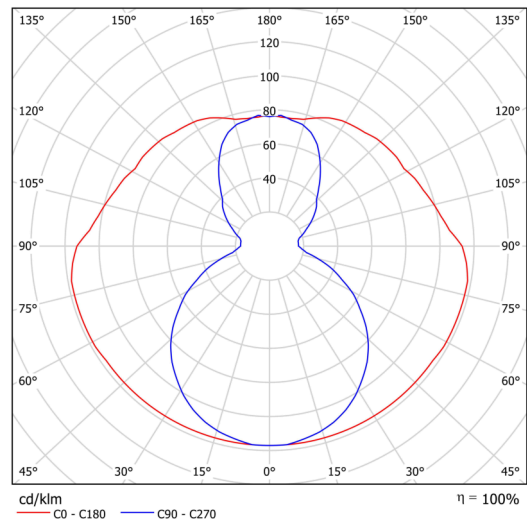

SUBRA 3

Product code: SUB60540

Type: LED-18L71E1050N2/PM831 B 4K##

Short description of the luminaire: White colour | ceiling or wall LED light ON/OFF | matt PMMA shade

Technical data

Types of luminaires	Classic on/off
Mounting type	surface mounted
Base material	steel
Shade material	opal polymethyl methacrylate
Base color	white Ral9003
Shade color	white
Holding the shade	screws
Mounting location	ceiling
Width	50 mm
Length	80 mm
Height	1505 mm
mounting holes (diameter)	2xØ5mm
Cable entrance	2xØ16mm
Energy Class	C
Impact strength	IK04
Operating temperature	from -20°C to +30°C

Electrical data

Power consumption	37 W
Ingress Protection	IP20
Socket	LED modul
terminal block	snap terminal block

Luminous data

Lum. flux of luminaire	5160 lm
Lum. flux of light source	6610 lm
Chromaticity temperature	4000 K
Rated life time LED L80/B10	100000 hours
CRI	Ra80
MacAdam	3
Blue light hazard	Risk group 0

Eulum data for calculation programs are available at www.osmont.cz.