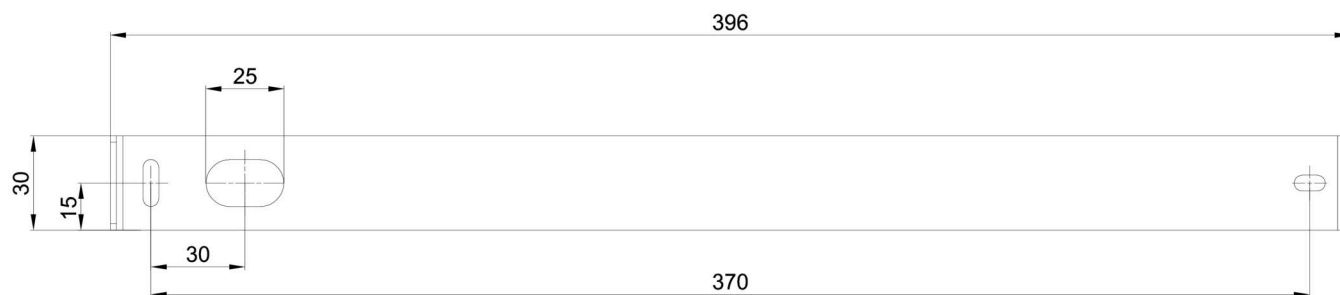

Technical data

Types of luminaires	Classic on/off
Mounting type	surface mounted
Base material	steel
Shade material	opal polymethyl methacrylate
Base color	white Ral9003
Shade color	white
Holding the shade	screws
Mounting location	ceiling
Width	50 mm
Length	80 mm
Height	1505 mm
mounting holes (diameter)	2xØ5mm
Cable entrance	2xØ16mm
Energy Class	C
Impact strength	IK04
Operating temperature	from -20°C to +30°C

Electrical data

Power consumption	37 W
Ingress Protection	IP20
Socket	LED modul
terminal block	snap terminal block

Luminous data

Lum. flux of luminaire	5160 lm
Lum. flux of light source	6610 lm
Chromaticity temperature	4000 K
Rated life time LED L80/B10	100000 hours
CRI	Ra80
MacAdam	3
Blue light hazard	Risk group 0

Installation dimensions:

Additional assortment:

Lampshade

Product code	Name	Color	Picture	Drawing
20736	PM831 (pr.50/1505mm)	white	