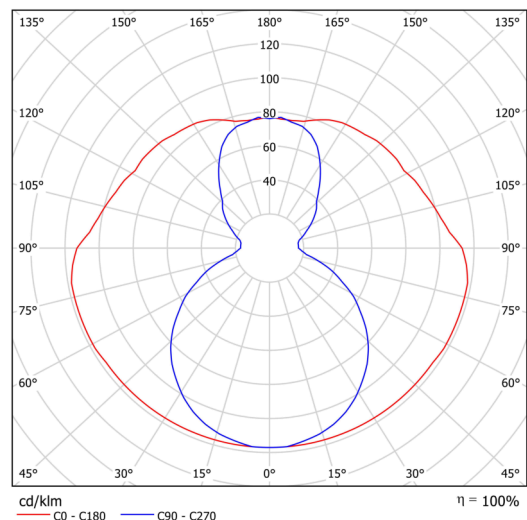

SUBRA 3

Product code: SUB60045

Type: LED-18L71E1050N2/PM831 C DALI 3K##

Short description of the luminaire: Black colour | ceiling or wall LED light DALI | matt PMMA shade|

Technical data

Types of luminaires	Dimmable
Mounting type	surface mounted
Base material	steel
Shade material	opal polymethyl methacrylate
Base color	black Ral9005
Shade color	white
Holding the shade	screws
Mounting location	ceiling
Width	50 mm
Length	80 mm
Height	1505 mm
mounting holes (diameter)	2xØ5mm
Cable entrance	2xØ16mm
Energy Class	C
Impact strength	IK04
Operating temperature	from -20°C to +30°C

Electrical data

Power consumption	37 W
Ingress Protection	IP20
Socket	LED modul
terminal block	snap terminal block

Luminous data

Lum. flux of luminaire	4940 lm
Lum. flux of light source	6330 lm
Chromaticity temperature	3000 K
Rated life time LED L80/B10	100000 hours
CRI	Ra80
MacAdam	3
Blue light hazard	Risk group 0

Eulum data for calculation programs are available at www.osmont.cz.