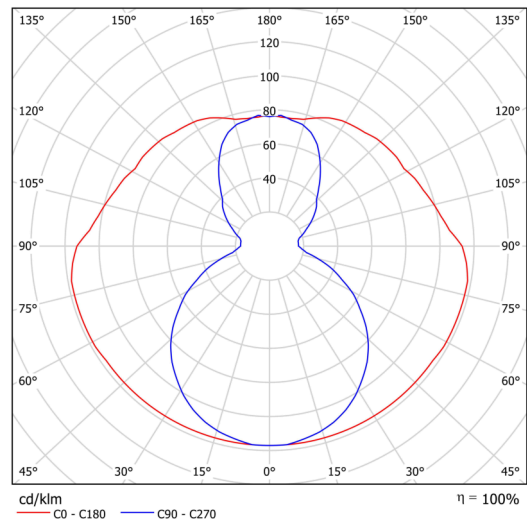

SUBRA 3

Product code: SUB60044

Type: LED-18L71E1050N2/PM831 C 3K##

Short description of the luminaire: Black colour | ceiling or wall LED light ON/OFF | matt PMMA shade |

Technical data

Types of luminaires	Classic on/off
Mounting type	surface mounted
Base material	steel
Shade material	opal polymethyl methacrylate
Base color	black Ral9005
Shade color	white
Holding the shade	screws
Mounting location	ceiling
Width	50 mm
Length	80 mm
Height	1505 mm
mounting holes (diameter)	2xØ5mm
Cable entrance	2xØ16mm
Energy Class	C
Impact strength	IK04
Operating temperature	from -20°C to +30°C

Electrical data

Power consumption	37 W
Ingress Protection	IP20
Socket	LED modul
terminal block	snap terminal block

Luminous data

Lum. flux of luminaire	4940 lm
Lum. flux of light source	6330 lm
Chromaticity temperature	3000 K
Rated life time LED L80/B10	100000 hours
CRI	Ra80
MacAdam	3
Blue light hazard	Risk group 0

Eulum data for calculation programs are available at www.osmont.cz.