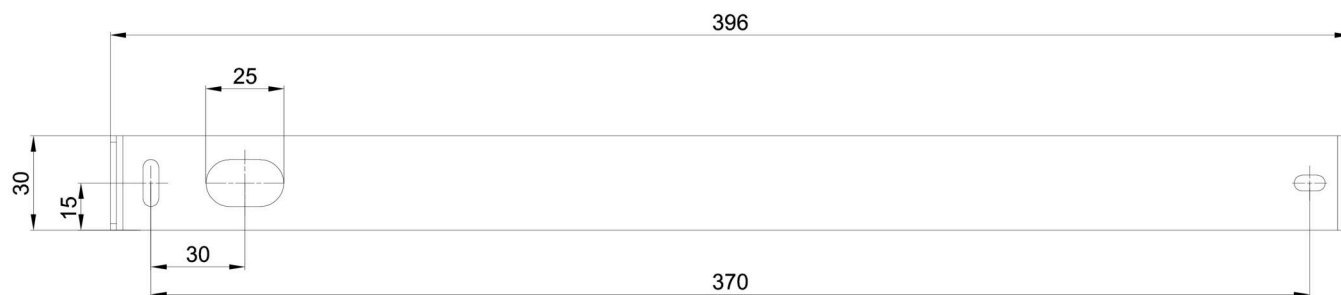

Technical data

Types of luminaires	Classic on/off
Mounting type	surface mounted
Base material	steel
Shade material	opal polymethyl methacrylate
Base color	black Ral9005
Shade color	white
Holding the shade	screws
Mounting location	ceiling
Width	50 mm
Length	80 mm
Height	1505 mm
mounting holes (diameter)	2xØ5mm
Cable entrance	2xØ16mm
Energy Class	C
Impact strength	IK04
Operating temperature	from -20°C to +30°C

Electrical data

Power consumption	37 W
Ingress Protection	IP20
Socket	LED modul
terminal block	snap terminal block

Luminous data

Lum. flux of luminaire	4940 lm
Lum. flux of light source	6330 lm
Chromaticity temperature	3000 K
Rated life time LED L80/B10	100000 hours
CRI	Ra80
MacAdam	3
Blue light hazard	Risk group 0

Installation dimensions:

Additional assortment:

Lampshade

Product code	Name	Color	Picture	Drawing
20736	PM831 (pr.50/1505mm)	white	