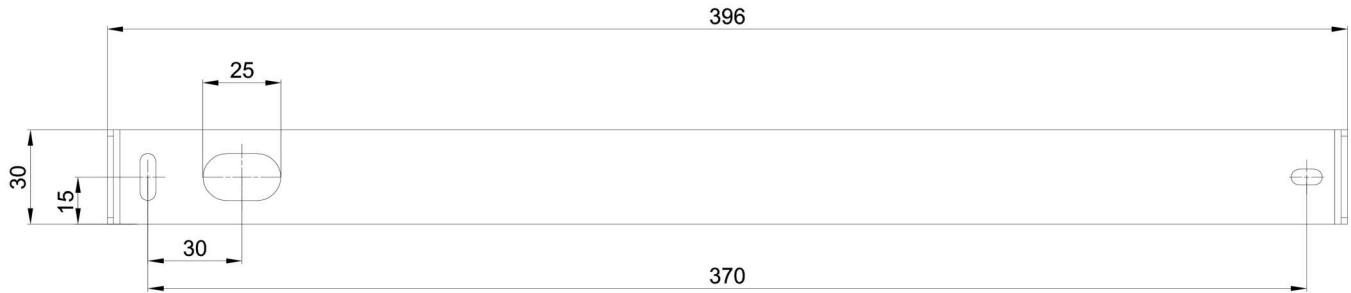

Technical data

Types of luminaires	Dimmable
Mounting type	surface mounted
Base material	steel
Shade material	opal polymethyl methacrylate
Base color	white Ral9003
Shade color	white
Holding the shade	screws
Mounting location	ceiling
Width	50 mm
Length	80 mm
Height	1505 mm
mounting holes (diameter)	2xØ5mm
Cable entrance	2xØ16mm
Energy Class	C
Impact strength	IK04
Operating temperature	from -20°C to +30°C

Electrical data

Power consumption	37 W
Ingress Protection	IP20
Socket	LED modul
terminal block	snap terminal block

Luminous data

Lum. flux of luminaire	4940 lm
Lum. flux of light source	6330 lm
Chromaticity temperature	3000 K
Rated life time LED L80/B10	100000 hours
CRI	Ra80
MacAdam	3
Blue light hazard	Risk group 0

Installation dimensions:

Additional assortment:

Lampshade

Product code	Name	Color	Picture	Drawing
20736	PM831 (pr.50/1505mm)	white	