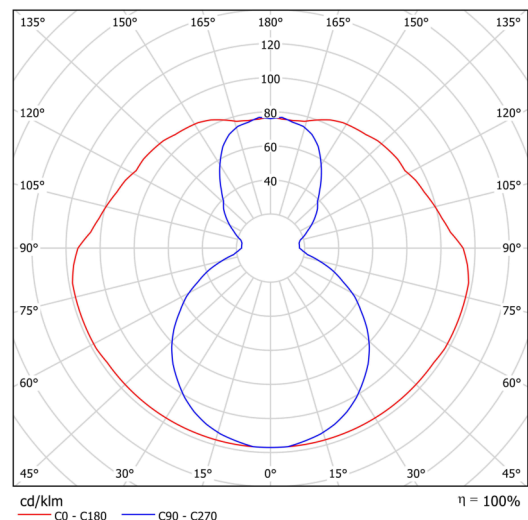

SUBRA 3

Product code: SUB60041

Type: LED-18L71E1050N2/PM831 B DALI 3K##

Short description of the luminaire: White colour | ceiling or wall LED light DALI | matt PMMA shade|

Technical data

Types of luminaires	Dimmable
Mounting type	surface mounted
Base material	steel
Shade material	opal polymethyl methacrylate
Base color	white Ral9003
Shade color	white
Holding the shade	screws
Mounting location	ceiling
Width	50 mm
Length	80 mm
Height	1505 mm
mounting holes (diameter)	2xØ5mm
Cable entrance	2xØ16mm
Energy Class	C
Impact strength	IK04
Operating temperature	from -20°C to +30°C

Electrical data

Power consumption	37 W
Ingress Protection	IP20
Socket	LED modul
terminal block	snap terminal block

Luminous data

Lum. flux of luminaire	4940 lm
Lum. flux of light source	6330 lm
Chromaticity temperature	3000 K
Rated life time LED L80/B10	100000 hours
CRI	Ra80
MacAdam	3
Blue light hazard	Risk group 0

Eulum data for calculation programs are available at www.osmont.cz.