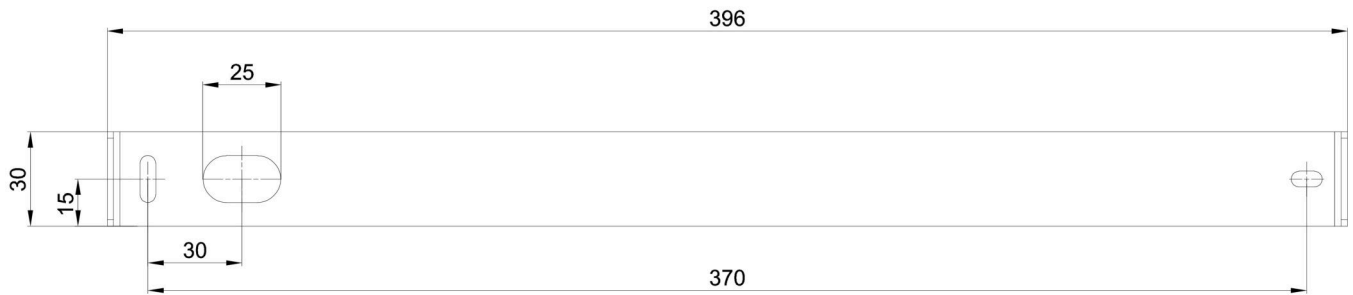

## Technical data

Types of luminaires	Classic on/off
Mounting type	surface mounted
Base material	steel
Shade material	opal polymethyl methacrylate
Base color	white Ral9003
Shade color	white
Holding the shade	screws
Mounting location	ceiling
Width	50 mm
Length	80 mm
Height	1505 mm
mounting holes (diameter)	2xØ5mm
Cable entrance	2xØ16mm
Energy Class	C
Impact strength	IK04
Operating temperature	from -20°C to +30°C

## Installation dimensions: