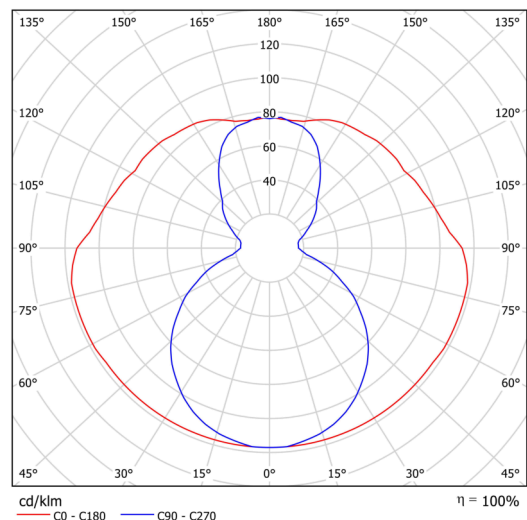

SUBRA 3

Product code: SUB60040

Type: LED-18L71E1050N2/PM831 B 3K##

Short description of the luminaire: White colour | ceiling or wall LED light ON/OFF | matt PMMA shade |

Technical data

Types of luminaires	Classic on/off
Mounting type	surface mounted
Base material	steel
Shade material	opal polymethyl methacrylate
Base color	white Ral9003
Shade color	white
Holding the shade	screws
Mounting location	ceiling
Width	50 mm
Length	80 mm
Height	1505 mm
mounting holes (diameter)	2xØ5mm
Cable entrance	2xØ16mm
Energy Class	C
Impact strength	IK04
Operating temperature	from -20°C to +30°C

Electrical data

Power consumption	37 W
Ingress Protection	IP20
Socket	LED modul
terminal block	snap terminal block

Luminous data

Lum. flux of luminaire	4940 lm
Lum. flux of light source	6330 lm
Chromaticity temperature	3000 K
Rated life time LED L80/B10	100000 hours
CRI	Ra80
MacAdam	3
Blue light hazard	Risk group 0

Eulum data for calculation programs are available at www.osmont.cz.