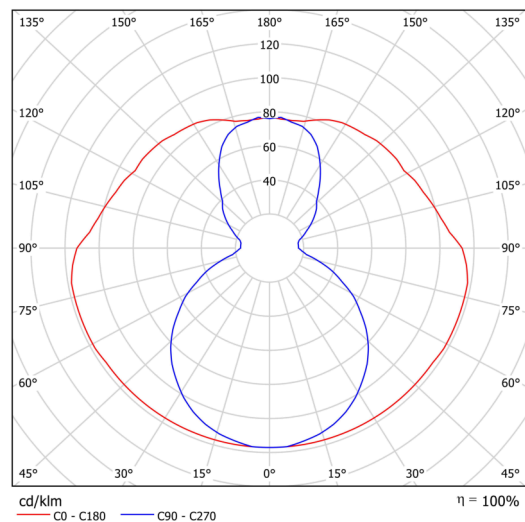

SUBRA 2

Product code: SUB60537

Type: LED-12L71E1050N2/PM821 C DALI 4K##

Short description of the luminaire: Black colour | ceiling or wall LED light DALI | matt PMMA shade|

Technical data

Types of luminaires	Dimmable
Mounting type	surface mounted
Base material	steel
Shade material	opal polymethyl methacrylate
Base color	black Ral9005
Shade color	white
Holding the shade	screws
Mounting location	ceiling
Width	50 mm
Length	80 mm
Height	1009 mm
mounting holes (diameter)	2xØ5mm
Cable entrance	2xØ16mm
Energy Class	C
Impact strength	IK04
Operating temperature	from -20°C to +30°C

Electrical data

Power consumption	24 W
Ingress Protection	IP20
Socket	LED modul
terminal block	snap terminal block

Luminous data

Lum. flux of luminaire	3430 lm
Lum. flux of light source	4400 lm
Chromaticity temperature	4000 K
Rated life time LED L80/B10	100000 hours
CRI	Ra80
MacAdam	3
Blue light hazard	Risk group 0

Eulum data for calculation programs are available at www.osmont.cz.