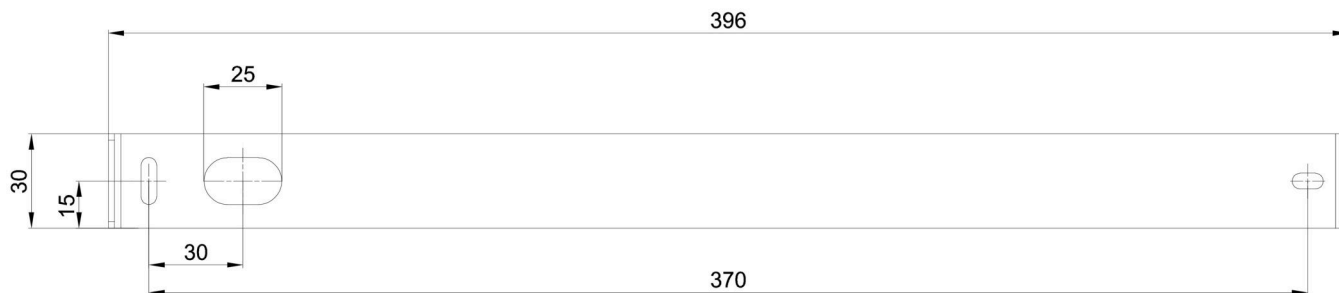

Technical data

Types of luminaires	Dimmable
Mounting type	surface mounted
Base material	steel
Shade material	opal polymethyl methacrylate
Base color	black Ral9005
Shade color	white
Holding the shade	screws
Mounting location	ceiling
Width	50 mm
Length	80 mm
Height	1009 mm
mounting holes (diameter)	2xØ5mm
Cable entrance	2xØ16mm
Energy Class	C
Impact strength	IK04
Operating temperature	from -20°C to +30°C

Electrical data

Power consumption	24 W
Ingress Protection	IP20
Socket	LED modul
terminal block	snap terminal block

Luminous data

Lum. flux of luminaire	3430 lm
Lum. flux of light source	4400 lm
Chromaticity temperature	4000 K
Rated life time LED L80/B10	100000 hours
CRI	Ra80
MacAdam	3
Blue light hazard	Risk group 0

Installation dimensions:

Additional assortment:

Lampshade

Product code	Name	Color	Picture	Drawing
20735	PM821 (pr.50/1009mm)	white	