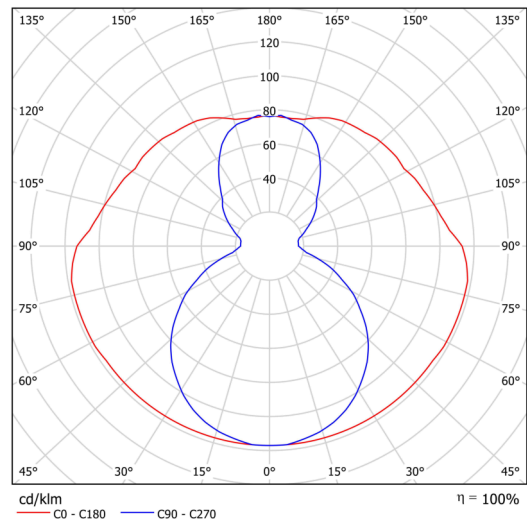

SUBRA 2

Product code: SUB60536

Type: LED-12L71E1050N2/PM821 C 4K##

Short description of the luminaire: Black colour | ceiling or wall LED light ON/OFF | matt PMMA shade

Technical data

Types of luminaires	Classic on/off
Mounting type	surface mounted
Base material	steel
Shade material	opal polymethyl methacrylate
Base color	black Ral9005
Shade color	white
Holding the shade	screws
Mounting location	ceiling
Width	50 mm
Length	80 mm
Height	1009 mm
mounting holes (diameter)	2xØ5mm
Cable entrance	2xØ16mm
Energy Class	C
Impact strength	IK04
Operating temperature	from -20°C to +30°C

Electrical data

Power consumption	24 W
Ingress Protection	IP20
Socket	LED modul
terminal block	snap terminal block

Luminous data

Lum. flux of luminaire	3430 lm
Lum. flux of light source	4400 lm
Chromaticity temperature	4000 K
Rated life time LED L80/B10	100000 hours
CRI	Ra80
MacAdam	3
Blue light hazard	Risk group 0

Eulum data for calculation programs are available at www.osmont.cz.