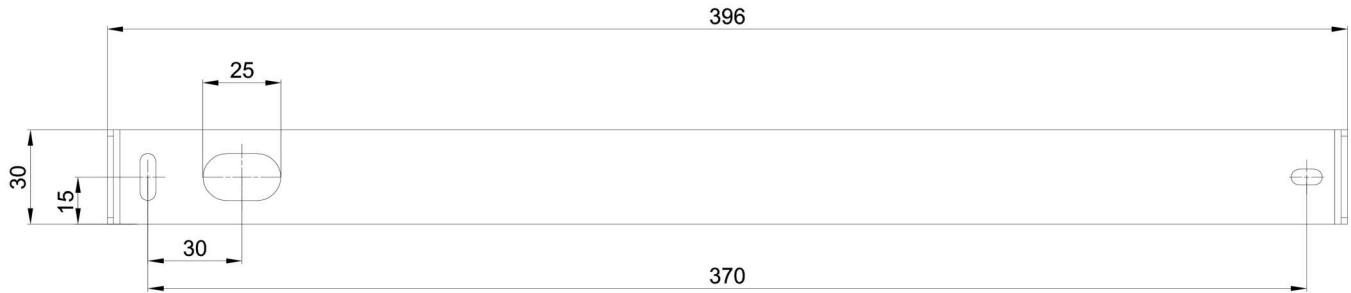

## Technical data

Types of luminaires	Classic on/off
Mounting type	surface mounted
Base material	steel
Shade material	opal polymethyl methacrylate
Base color	black Ral9005
Shade color	white
Holding the shade	screws
Mounting location	ceiling
Width	50 mm
Length	80 mm
Height	1009 mm
mounting holes (diameter)	2xØ5mm
Cable entrance	2xØ16mm
Energy Class	C
Impact strength	IK04
Operating temperature	from -20°C to +30°C

## TECHNICAL SHEET

### Installation dimensions: