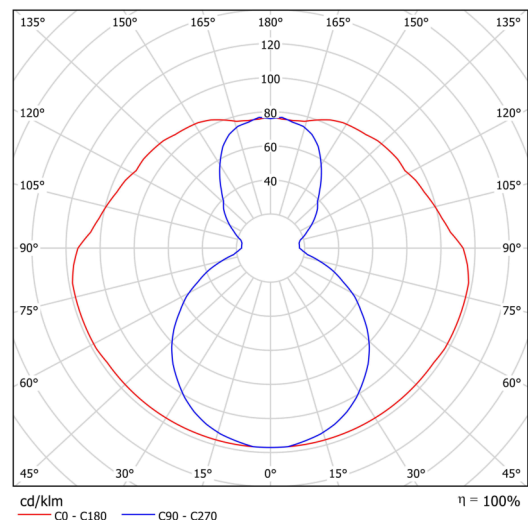

SUBRA 2

Product code: SUB60533

Type: LED-12L71E1050N2/PM821 B DALI 4K##

Short description of the luminaire: White colour | ceiling or wall LED light DALI | matt PMMA shade|

Technical data

Types of luminaires	Dimmable
Mounting type	surface mounted
Base material	steel
Shade material	opal polymethyl methacrylate
Base color	white Ra9003
Shade color	white
Holding the shade	screws
Mounting location	ceiling
Width	50 mm
Length	80 mm
Height	1009 mm
mounting holes (diameter)	2xØ5mm
Cable entrance	2xØ16mm
Energy Class	C
Impact strength	IK04
Operating temperature	from -20°C to +30°C

Electrical data

Power consumption	24 W
Ingress Protection	IP20
Socket	LED modul
terminal block	snap terminal block

Luminous data

Lum. flux of luminaire	3430 lm
Lum. flux of light source	4400 lm
Chromaticity temperature	4000 K
Rated life time LED L80/B10	100000 hours
CRI	Ra80
MacAdam	3
Blue light hazard	Risk group 0

Eulum data for calculation programs are available at www.osmont.cz.