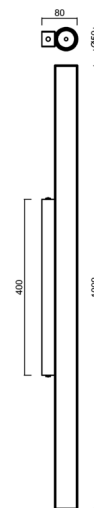

SUBRA 2

LED-12L71E1050N2/PM821 B DALI 4K##

WWW.OSMONT.CZ

SUBRA 2

Product code: SUB60533

Type: LED-12L71E1050N2/PM821 B DALI 4K##

Short description of the luminaire: White colour | ceiling or wall LED light DALI | matt PMMA shade|

Technical data

Types of luminaires	Dimmable
Mounting type	surface mounted
Base material	steel
Shade material	opal polymethyl methacrylate
Base color	white Ra9003
Shade color	white
Holding the shade	screws
Mounting location	ceiling
Width	50 mm
Length	80 mm
Height	1009 mm
mounting holes (diameter)	2xØ5mm
Cable entrance	2xØ16mm
Energy Class	C
Impact strength	IK04
Operating temperature	from -20°C to +30°C

Electrical data

Power consumption	24 W
Ingress Protection	IP20
Socket	LED modul
terminal block	snap terminal block

Luminous data

Lum. flux of luminaire	3430 lm
Lum. flux of light source	4400 lm
Chromaticity temperature	4000 K
Rated life time LED L80/B10	100000 hours
CRI	Ra80
MacAdam	3
Blue light hazard	Risk group 0

Installation dimensions:

Additional assortment:

Lampshade

Product code	Name	Color	Picture	Drawing
20735	PM821 (pr.50/1009mm)	white	