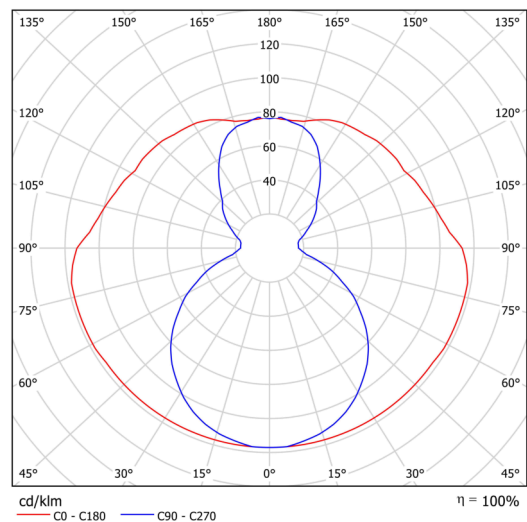

SUBRA 2

Product code: SUB60532

Type: LED-12L71E1050N2/PM821 B 4K##

Short description of the luminaire: White colour | ceiling or wall LED light ON/OFF | matt PMMA shade

Technical data

Types of luminaires	Classic on/off
Mounting type	surface mounted
Base material	steel
Shade material	opal polymethyl methacrylate
Base color	white Ra9003
Shade color	white
Holding the shade	screws
Mounting location	ceiling
Width	50 mm
Length	80 mm
Height	1009 mm
mounting holes (diameter)	2xØ5mm
Cable entrance	2xØ16mm
Energy Class	C
Impact strength	IK04
Operating temperature	from -20°C to +30°C

Electrical data

Power consumption	24 W
Ingress Protection	IP20
Socket	LED modul
terminal block	snap terminal block

Luminous data

Lum. flux of luminaire	3430 lm
Lum. flux of light source	4400 lm
Chromaticity temperature	4000 K
Rated life time LED L80/B10	100000 hours
CRI	Ra80
MacAdam	3
Blue light hazard	Risk group 0

Eulum data for calculation programs are available at www.osmont.cz.