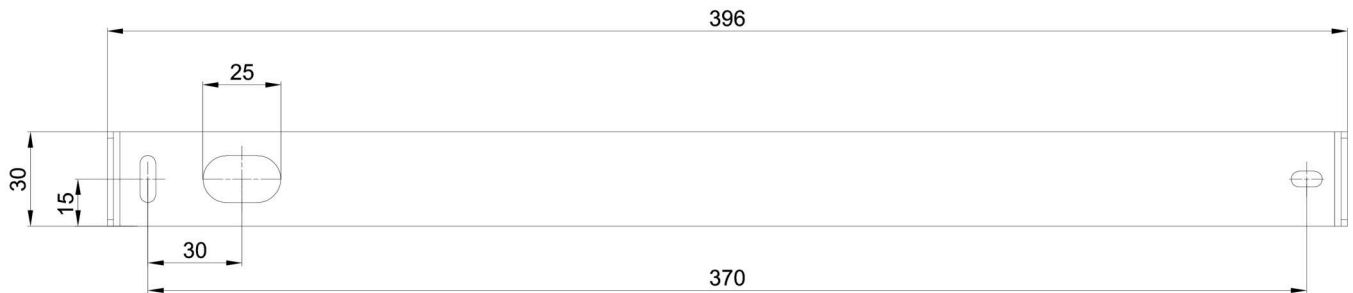

Technical data

Types of luminaires	Classic on/off
Mounting type	surface mounted
Base material	steel
Shade material	opal polymethyl methacrylate
Base color	white Ra9003
Shade color	white
Holding the shade	screws
Mounting location	ceiling
Width	50 mm
Length	80 mm
Height	1009 mm
mounting holes (diameter)	2xØ5mm
Cable entrance	2xØ16mm
Energy Class	C
Impact strength	IK04
Operating temperature	from -20°C to +30°C

Electrical data

Power consumption	24 W
Ingress Protection	IP20
Socket	LED modul
terminal block	snap terminal block

Luminous data

Lum. flux of luminaire	3290 lm
Lum. flux of light source	4220 lm
Chromaticity temperature	3000 K
Rated life time LED L80/B10	100000 hours
CRI	Ra80
MacAdam	3
Blue light hazard	Risk group 0

Installation dimensions:

Additional assortment:

Lampshade

Product code	Name	Color	Picture	Drawing
20735	PM821 (pr.50/1009mm)	white	