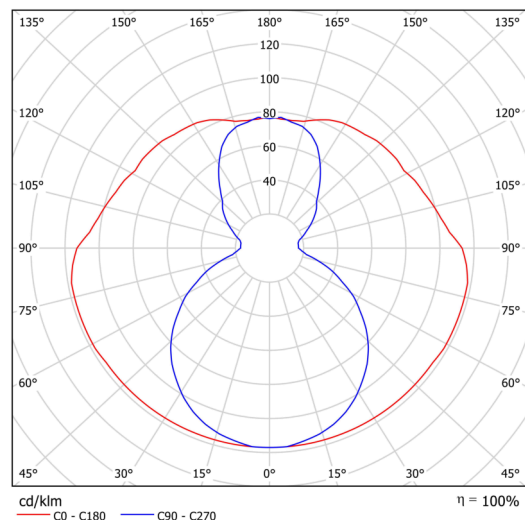

SUBRA 2

Product code: SUB60032

Type: LED-12L71E1050N2/PM821 B 3K##

Short description of the luminaire: White colour | ceiling or wall LED light ON/OFF | matt PMMA shade

Technical data

Types of luminaires	Classic on/off
Mounting type	surface mounted
Base material	steel
Shade material	opal polymethyl methacrylate
Base color	white Ra9003
Shade color	white
Holding the shade	screws
Mounting location	ceiling
Width	50 mm
Length	80 mm
Height	1009 mm
mounting holes (diameter)	2xØ5mm
Cable entrance	2xØ16mm
Energy Class	C
Impact strength	IK04
Operating temperature	from -20°C to +30°C

Electrical data

Power consumption	24 W
Ingress Protection	IP20
Socket	LED modul
terminal block	snap terminal block

Luminous data

Lum. flux of luminaire	3290 lm
Lum. flux of light source	4220 lm
Chromaticity temperature	3000 K
Rated life time LED L80/B10	100000 hours
CRI	Ra80
MacAdam	3
Blue light hazard	Risk group 0

Eulum data for calculation programs are available at www.osmont.cz.