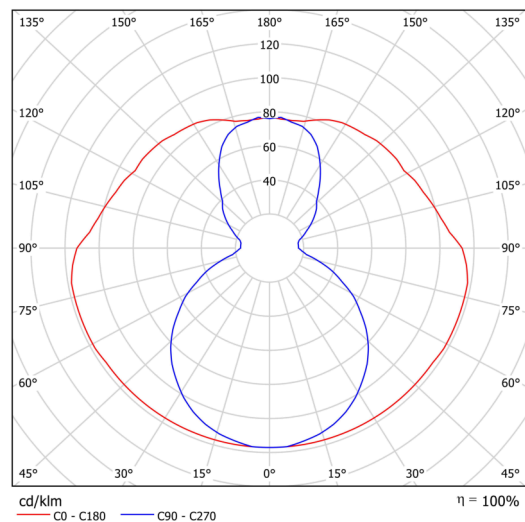

SUBRA 1

Product code: SUB60524

Type: LED-6L71E350N1/PM811 B 4K##

Short description of the luminaire: White colour | ceiling or wall LED light ON/OFF | matt PMMA shade

Technical data

Types of luminaires	Classic on/off
Mounting type	surface mounted
Base material	steel
Shade material	opal polymethyl methacrylate
Base color	white Ra9003
Shade color	white
Holding the shade	screws
Mounting location	ceiling
Width	50 mm
Length	80 mm
Height	513 mm
mounting holes (diameter)	2xØ5mm
Cable entrance	2xØ16mm
Energy Class	C
Impact strength	IK04
Operating temperature	from -20°C to +30°C

Electrical data

Power consumption	12 W
Ingress Protection	IP20
Socket	LED modul
terminal block	snap terminal block

Luminous data

Lum. flux of luminaire	1720 lm
Lum. flux of light source	2200 lm
Chromaticity temperature	4000 K
Rated life time LED L80/B10	100000 hours
CRI	Ra80
MacAdam	3
Blue light hazard	Risk group 0

Eulum data for calculation programs are available at www.osmont.cz.