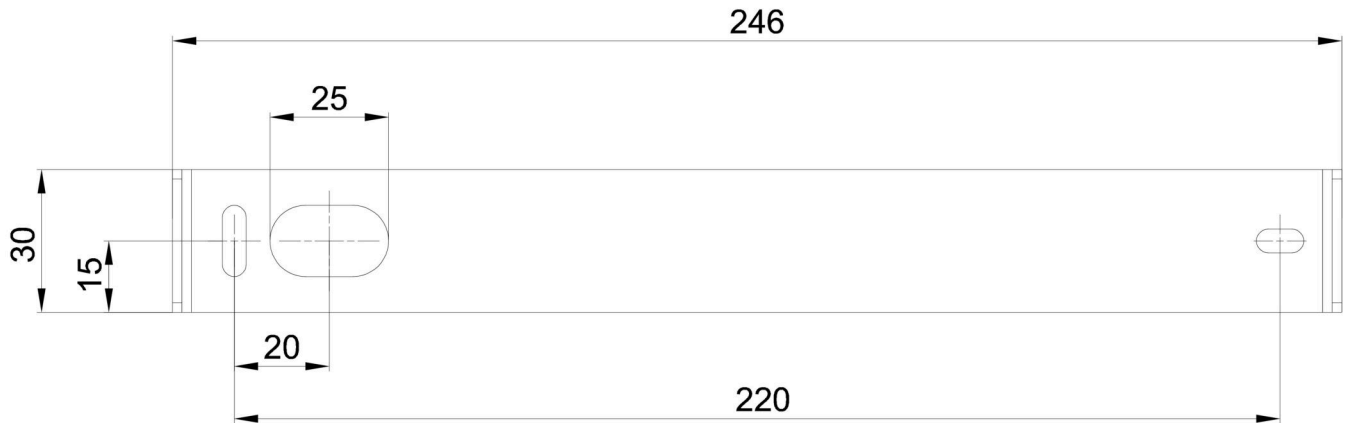

Technical data

Types of luminaires	Classic on/off
Mounting type	surface mounted
Base material	steel
Shade material	opal polymethyl methacrylate
Base color	white Ra9003
Shade color	white
Holding the shade	screws
Mounting location	ceiling
Width	50 mm
Length	80 mm
Height	513 mm
mounting holes (diameter)	2xØ5mm
Cable entrance	2xØ16mm
Energy Class	C
Impact strength	IK04
Operating temperature	from -20°C to +30°C

Electrical data

Power consumption	12 W
Ingress Protection	IP20
Socket	LED modul
terminal block	snap terminal block

Luminous data

Lum. flux of luminaire	1720 lm
Lum. flux of light source	2200 lm
Chromaticity temperature	4000 K
Rated life time LED L80/B10	100000 hours
CRI	Ra80
MacAdam	3
Blue light hazard	Risk group 0

Installation dimensions:

Additional assortment:

Lampshade

Product code	Name	Color	Picture	Drawing
20734	PM811 (pr.50/513mm)	white	