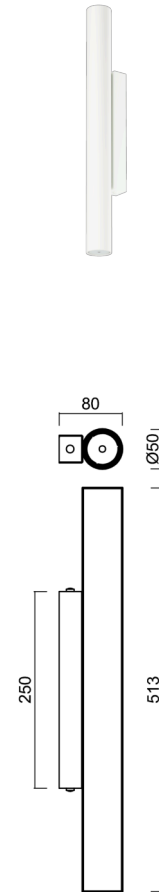

SUBRA 1

Product code: SUB60524

Type: LED-6L71E350N1/PM811 B 4K##

Short description of the luminaire: White colour | ceiling or wall LED light ON/OFF | matt PMMA shade

Technical data

Types of luminaires	Classic on/off
Mounting type	surface mounted
Base material	steel
Shade material	opal polymethyl methacrylate
Base color	white Ra9003
Shade color	white
Holding the shade	screws
Mounting location	ceiling
Width	50 mm
Length	80 mm
Height	513 mm
mounting holes (diameter)	2xØ5mm
Cable entrance	2xØ16mm
Energy Class	C
Impact strength	IK04
Operating temperature	from -20°C to +30°C

Electrical data

Power consumption	12 W
Ingress Protection	IP20
Socket	LED modul
terminal block	snap terminal block

Luminous data

Lum. flux of luminaire	1720 lm
Lum. flux of light source	2200 lm
Chromaticity temperature	4000 K
Rated life time LED L80/B10	100000 hours
CRI	Ra80
MacAdam	3
Blue light hazard	Risk group 0

Eulum data for calculation programs are available at www.osmont.cz.