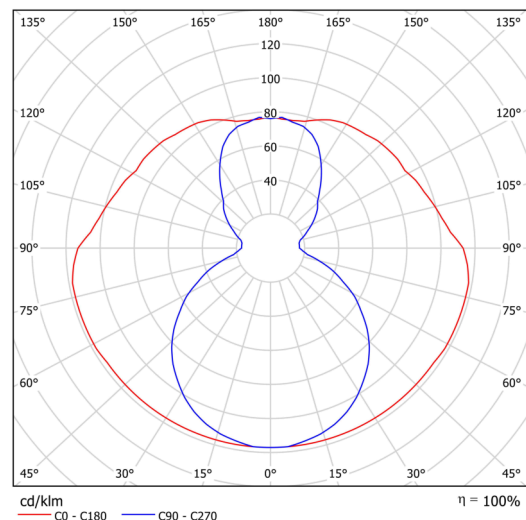

SUBRA 1

Product code: SUB60028

Type: LED-6L71E350N1/PM811 C 3K##

Short description of the luminaire: Black colour | ceiling or wall LED light ON/OFF | matt PMMA shade

Technical data

Types of luminaires	Classic on/off
Mounting type	surface mounted
Base material	steel
Shade material	opal polymethyl methacrylate
Base color	black Ral9005
Shade color	white
Holding the shade	screws
Mounting location	ceiling
Width	50 mm
Length	80 mm
Height	513 mm
mounting holes (diameter)	2xØ5mm
Cable entrance	2xØ16mm
Energy Class	C
Impact strength	IK04
Operating temperature	from -20°C to +30°C

Electrical data

Power consumption	12 W
Ingress Protection	IP20
Socket	LED modul
terminal block	snap terminal block

Luminous data

Lum. flux of luminaire	1650 lm
Lum. flux of light source	2110 lm
Chromaticity temperature	3000 K
Rated life time LED L80/B10	100000 hours
CRI	Ra80
MacAdam	3
Blue light hazard	Risk group 0

Eulum data for calculation programs are available at www.osmont.cz.