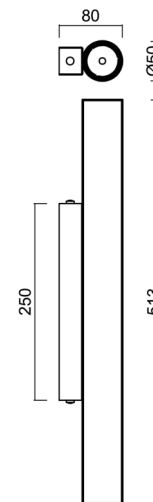

SUBRA 1

Product code: SUB60028

Type: LED-6L71E350N1/PM811 C 3K##

Short description of the luminaire: Black colour | ceiling or wall LED light ON/OFF | matt PMMA shade

Technical data

Types of luminaires	Classic on/off
Mounting type	surface mounted
Base material	steel
Shade material	opal polymethyl methacrylate
Base color	black Ral9005
Shade color	white
Holding the shade	screws
Mounting location	ceiling
Width	50 mm
Length	80 mm
Height	513 mm
mounting holes (diameter)	2xØ5mm
Cable entrance	2xØ16mm
Energy Class	C
Impact strength	IK04
Operating temperature	from -20°C to +30°C

Electrical data

Power consumption	12 W
Ingress Protection	IP20
Socket	LED modul
terminal block	snap terminal block

Luminous data

Lum. flux of luminaire	1650 lm
Lum. flux of light source	2110 lm
Chromaticity temperature	3000 K
Rated life time LED L80/B10	100000 hours
CRI	Ra80
MacAdam	3
Blue light hazard	Risk group 0

Eulum data for calculation programs are available at www.osmont.cz.