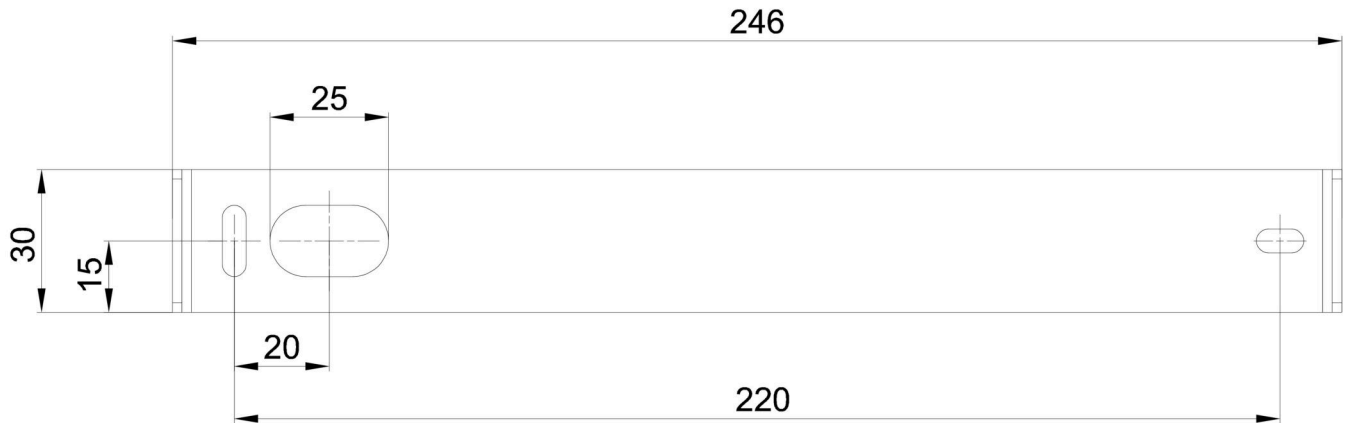

Technical data

Types of luminaires	Classic on/off
Mounting type	surface mounted
Base material	steel
Shade material	opal polymethyl methacrylate
Base color	black Ral9005
Shade color	white
Holding the shade	screws
Mounting location	ceiling
Width	50 mm
Length	80 mm
Height	513 mm
mounting holes (diameter)	2xØ5mm
Cable entrance	2xØ16mm
Energy Class	C
Impact strength	IK04
Operating temperature	from -20°C to +30°C

Electrical data

Power consumption	12 W
Ingress Protection	IP20
Socket	LED modul
terminal block	snap terminal block

Luminous data

Lum. flux of luminaire	1650 lm
Lum. flux of light source	2110 lm
Chromaticity temperature	3000 K
Rated life time LED L80/B10	100000 hours
CRI	Ra80
MacAdam	3
Blue light hazard	Risk group 0

Installation dimensions:

Additional assortment:

Lampshade

Product code	Name	Color	Picture	Drawing
20734	PM811 (pr.50/513mm)	white	