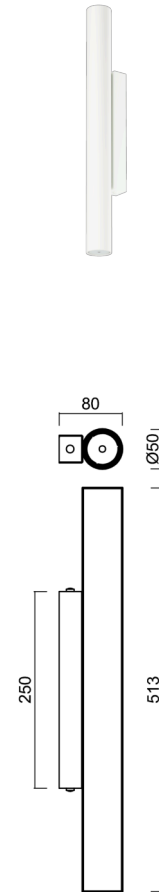

SUBRA 1

Product code: SUB60025

Type: LED-6L71E350N1/PM811 B DALI 3K##

Short description of the luminaire: White colour | ceiling or wall LED light DALI | matt PMMA shade|

Technical data

Types of luminaires	Dimmable
Mounting type	surface mounted
Base material	steel
Shade material	opal polymethyl methacrylate
Base color	white Ra9003
Shade color	white
Holding the shade	screws
Mounting location	ceiling
Width	50 mm
Length	80 mm
Height	513 mm
mounting holes (diameter)	2xØ5mm
Cable entrance	2xØ16mm
Energy Class	C
Impact strength	IK04
Operating temperature	from -20°C to +30°C

Electrical data

Power consumption	12 W
Ingress Protection	IP20
Socket	LED modul
terminal block	snap terminal block

Luminous data

Lum. flux of luminaire	1650 lm
Lum. flux of light source	2110 lm
Chromaticity temperature	3000 K
Rated life time LED L80/B10	100000 hours
CRI	Ra80
MacAdam	3
Blue light hazard	Risk group 0

Eulum data for calculation programs are available at www.osmont.cz.