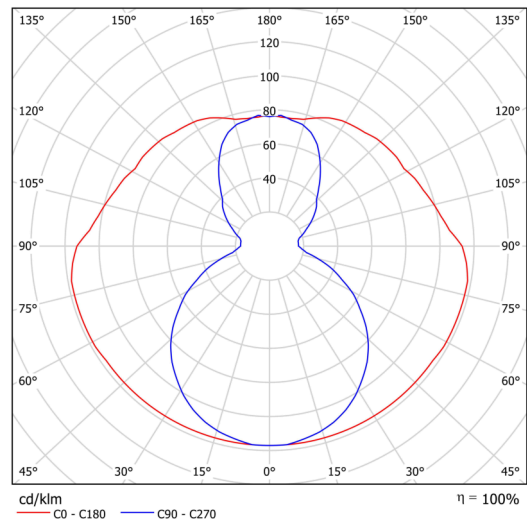

SUBRA 1

Product code: SUB60025

Type: LED-6L71E350N1/PM811 B DALI 3K##

Short description of the luminaire: White colour | ceiling or wall LED light DALI | matt PMMA shade|

Technical data

Types of luminaires	Dimmable
Mounting type	surface mounted
Base material	steel
Shade material	opal polymethyl methacrylate
Base color	white Ra9003
Shade color	white
Holding the shade	screws
Mounting location	ceiling
Width	50 mm
Length	80 mm
Height	513 mm
mounting holes (diameter)	2xØ5mm
Cable entrance	2xØ16mm
Energy Class	C
Impact strength	IK04
Operating temperature	from -20°C to +30°C

Electrical data

Power consumption	12 W
Ingress Protection	IP20
Socket	LED modul
terminal block	snap terminal block

Luminous data

Lum. flux of luminaire	1650 lm
Lum. flux of light source	2110 lm
Chromaticity temperature	3000 K
Rated life time LED L80/B10	100000 hours
CRI	Ra80
MacAdam	3
Blue light hazard	Risk group 0

Eulum data for calculation programs are available at www.osmont.cz.