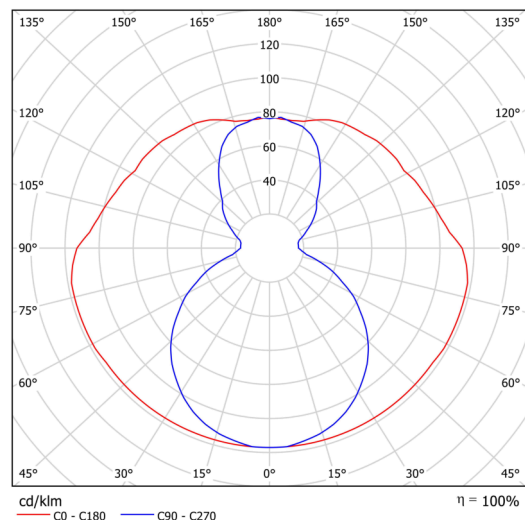

SUBRA 1

Product code: SUB60024

Type: LED-6L71E350N1/PM811 B 3K##

Short description of the luminaire: White colour | ceiling or wall LED light ON/OFF | matt PMMA shade

Technical data

Types of luminaires	Classic on/off
Mounting type	surface mounted
Base material	steel
Shade material	opal polymethyl methacrylate
Base color	white Ra9003
Shade color	white
Holding the shade	screws
Mounting location	ceiling
Width	50 mm
Length	80 mm
Height	513 mm
mounting holes (diameter)	2xØ5mm
Cable entrance	2xØ16mm
Energy Class	C
Impact strength	IK04
Operating temperature	from -20°C to +30°C

Electrical data

Power consumption	12 W
Ingress Protection	IP20
Socket	LED modul
terminal block	snap terminal block

Luminous data

Lum. flux of luminaire	1650 lm
Lum. flux of light source	2110 lm
Chromaticity temperature	3000 K
Rated life time LED L80/B10	100000 hours
CRI	Ra80
MacAdam	3
Blue light hazard	Risk group 0

Eulum data for calculation programs are available at www.osmont.cz.