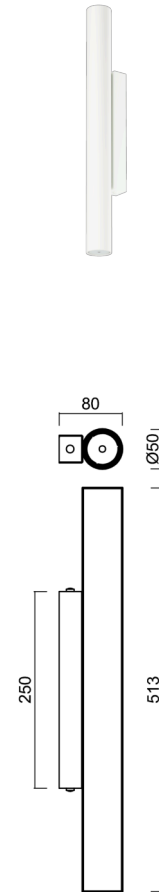

SUBRA 1

Product code: SUB60024

Type: LED-6L71E350N1/PM811 B 3K##

Short description of the luminaire: White colour | ceiling or wall LED light ON/OFF | matt PMMA shade

Technical data

Types of luminaires	Classic on/off
Mounting type	surface mounted
Base material	steel
Shade material	opal polymethyl methacrylate
Base color	white Ra9003
Shade color	white
Holding the shade	screws
Mounting location	ceiling
Width	50 mm
Length	80 mm
Height	513 mm
mounting holes (diameter)	2xØ5mm
Cable entrance	2xØ16mm
Energy Class	C
Impact strength	IK04
Operating temperature	from -20°C to +30°C

Electrical data

Power consumption	12 W
Ingress Protection	IP20
Socket	LED modul
terminal block	snap terminal block

Luminous data

Lum. flux of luminaire	1650 lm
Lum. flux of light source	2110 lm
Chromaticity temperature	3000 K
Rated life time LED L80/B10	100000 hours
CRI	Ra80
MacAdam	3
Blue light hazard	Risk group 0

Eulum data for calculation programs are available at www.osmont.cz.