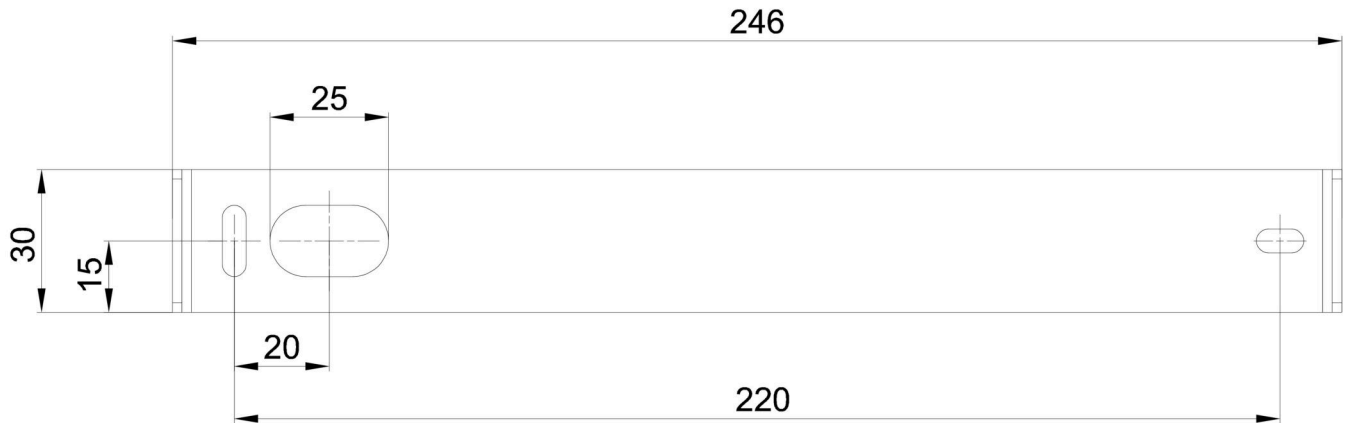

Technical data

Types of luminaires	Classic on/off
Mounting type	surface mounted
Base material	steel
Shade material	opal polymethyl methacrylate
Base color	white Ra9003
Shade color	white
Holding the shade	screws
Mounting location	ceiling
Width	50 mm
Length	80 mm
Height	513 mm
mounting holes (diameter)	2xØ5mm
Cable entrance	2xØ16mm
Energy Class	C
Impact strength	IK04
Operating temperature	from -20°C to +30°C

Electrical data

Power consumption	12 W
Ingress Protection	IP20
Socket	LED modul
terminal block	snap terminal block

Luminous data

Lum. flux of luminaire	1650 lm
Lum. flux of light source	2110 lm
Chromaticity temperature	3000 K
Rated life time LED L80/B10	100000 hours
CRI	Ra80
MacAdam	3
Blue light hazard	Risk group 0

Installation dimensions:

Additional assortment:

Lampshade

Product code	Name	Color	Picture	Drawing
20734	PM811 (pr.50/513mm)	white	