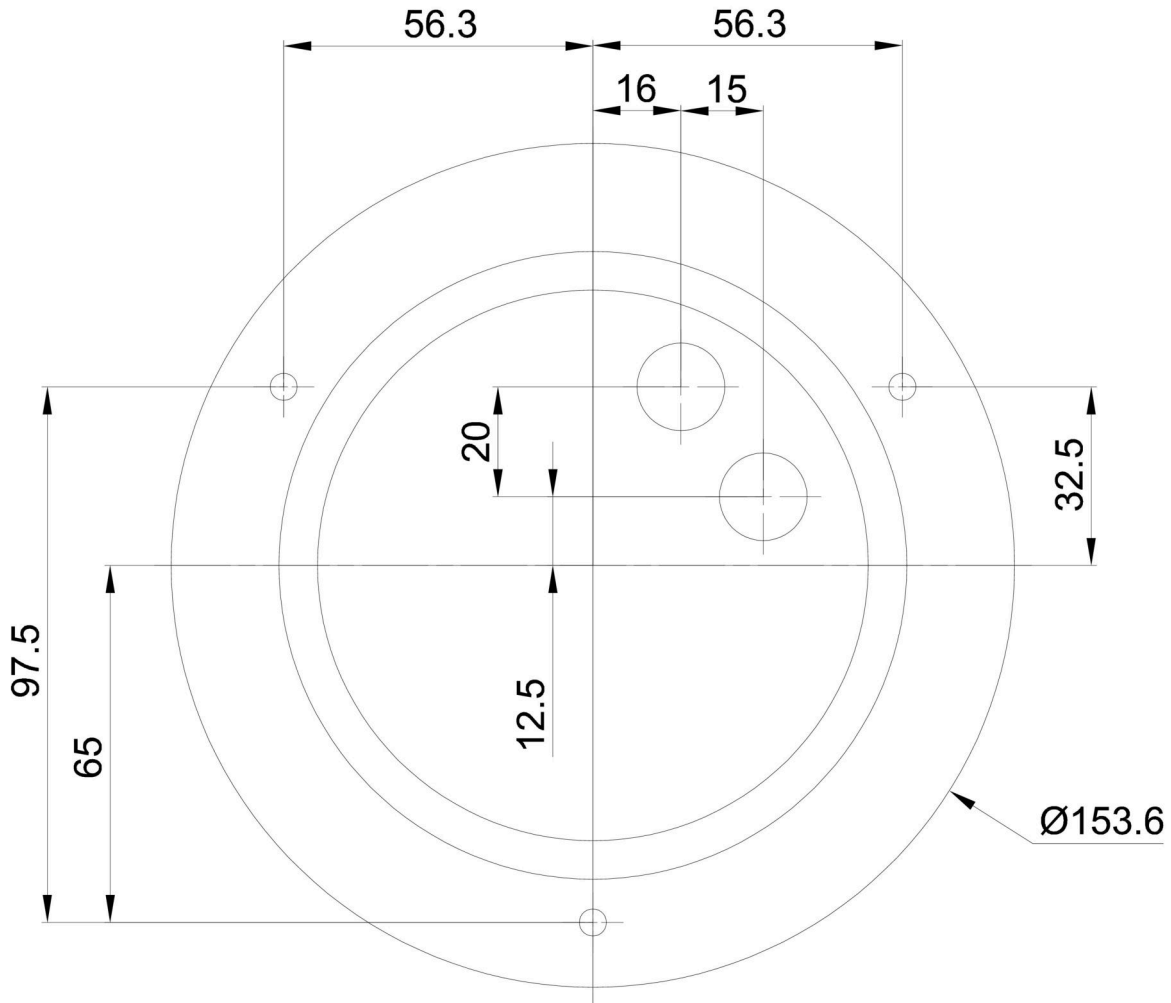

STYX D1

Soukromý: LED-5L05E600BD1P/192 NL 4K#

WWW.OSMONT.CZ

STYX D1

Product code: STY61756

Type: Soukromý: LED-5L05E600BD1P/192 NL 4K#

Technical data

Types of luminaires	Classic on/off
Mounting type	surface mounted
Base material	stainless steel steel
Shade material	three-layer glass TRIPLEX OPAL
Base color	polished stainless steel
Shade color	white
Holding the shade	bayonet
Mounting location	ceiling/wall
Width	200 mm
Length	200 mm
Height	185 mm
Diameter	Ø 200 mm
mounting holes (diameter)	4x25mm
Cable entrance	2x216mm
Impact strength	IK01
Operating temperature	from -20°C to +30°C

Electrical data

Power consumption	10 W
Ingress Protection	IP65
Socket	LED modul
terminal block	screw terminal block

Luminous data

Lum. flux of luminaire	1340 lm
Lum. flux of light source	1520 lm
Chromaticity temperature	4000 K
Rated life time LED L80/B10	100000 hours
CRI	Ra80
MacAdam	3
Blue light hazard	Risk group 0

Installation dimensions:

Additional assortment:

Lampshade

Product code	Name	Color	Picture	Drawing
20092	192	white	