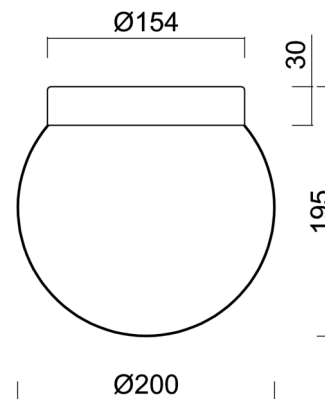

STYX D1

Soukromý: LED-5L05E600BD1P/192 NL 4K#

WWW.OSMONT.CZ

STYX D1

Product code: STY61756

Type: Soukromý: LED-5L05E600BD1P/192 NL 4K#

Technical data

Types of luminaires	Classic on/off
Mounting type	surface mounted
Base material	stainless steel steel
Shade material	three-layer glass TRIPLEX OPAL
Base color	polished stainless steel
Shade color	white
Holding the shade	bayonet
Mounting location	ceiling/wall
Width	200 mm
Length	200 mm
Height	185 mm
Diameter	Ø 200 mm
mounting holes (diameter)	4x25mm
Cable entrance	2x216mm
Impact strength	IK01
Operating temperature	from -20°C to +30°C

Electrical data

Power consumption	10 W
Ingress Protection	IP65
Socket	LED modul
terminal block	screw terminal block

Luminous data

Lum. flux of luminaire	1340 lm
Lum. flux of light source	1520 lm
Chromaticity temperature	4000 K
Rated life time LED L80/B10	100000 hours
CRI	Ra80
MacAdam	3
Blue light hazard	Risk group 0

Installation dimensions:

Additional assortment:

Lampshade

Product code	Name	Color	Picture	Drawing
20092	192	white	