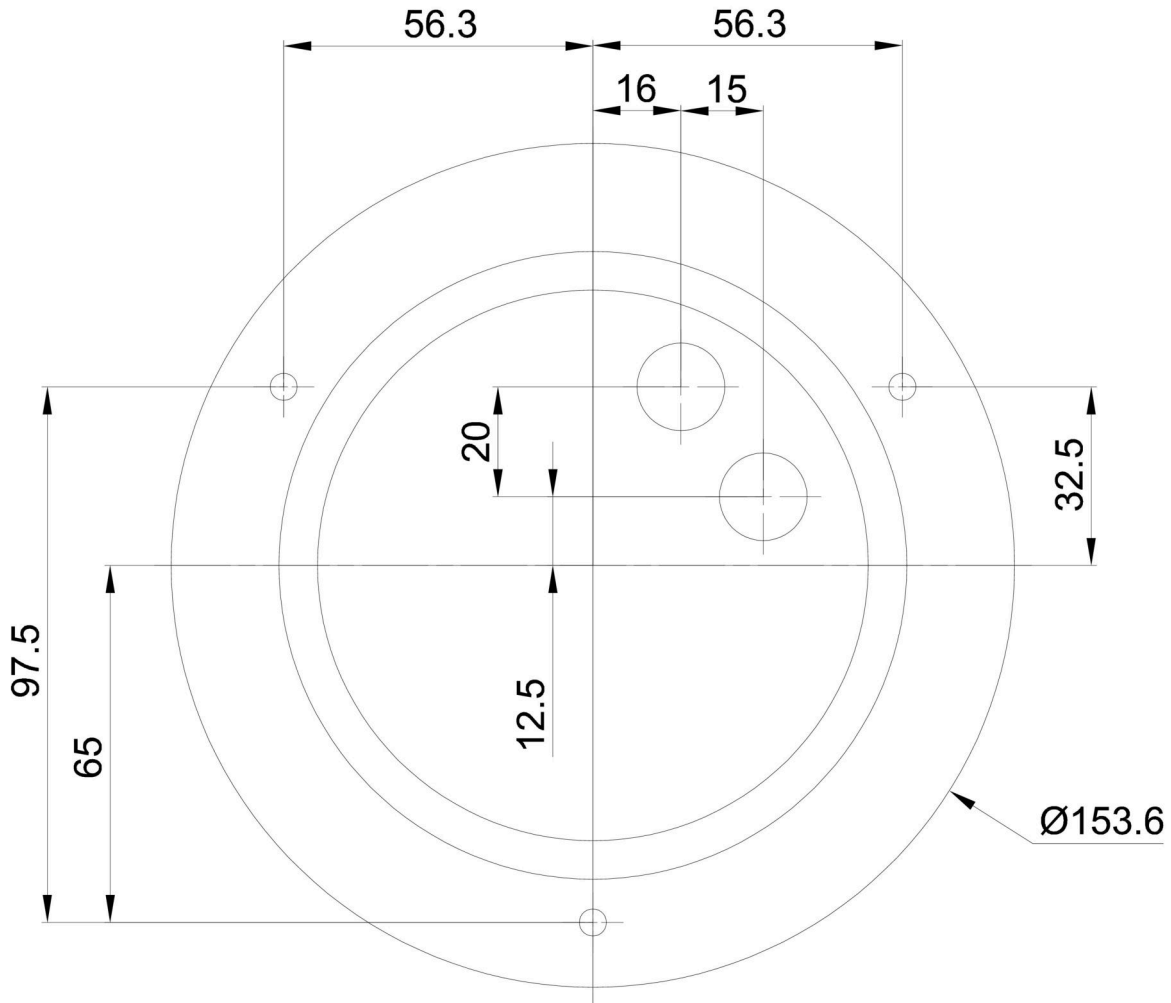

STYX D1

Private: LED-5L05E600BD1P/192 NB DALI 3K#

WWW.OSMONT.CZ

STYX D1

Product code: STY61259

Type: Private: LED-5L05E600BD1P/192 NB DALI 3K#

Technical data

Types of luminaires	Dimmable
Mounting type	surface mounted
Base material	stainless steel steel
Shade material	three-layer glass TRIPLEX OPAL
Base color	brushed stainless steel
Shade color	white
Holding the shade	bayonet
Mounting location	ceiling/wall
Width	200 mm
Length	200 mm
Height	185 mm
Diameter	Ø 200 mm
mounting holes (diameter)	4x25mm
Cable entrance	2x216mm
Impact strength	IK01
Operating temperature	from -20°C to +30°C

Electrical data

Power consumption	10 W
Ingress Protection	IP65
Socket	LED modul
terminal block	screw terminal block

Luminous data

Lum. flux of luminaire	1280 lm
Lum. flux of light source	1460 lm
Chromaticity temperature	3000 K
Rated life time LED L80/B10	100000 hours
CRI	Ra80
MacAdam	3
Blue light hazard	Risk group 0

Installation dimensions:

Additional assortment:

Lampshade

Product code	Name	Color	Picture	Drawing
20092	192	white	