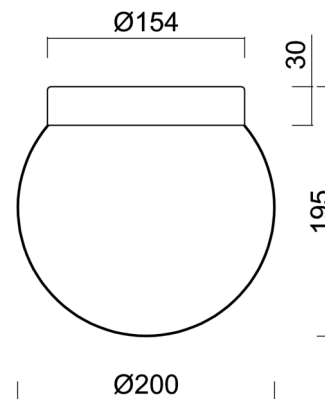

STYX D1

Private: LED-5L05E600BD1P/192 NB DALI 3K#

WWW.OSMONT.CZ

STYX D1

Product code: STY61259

Type: Private: LED-5L05E600BD1P/192 NB DALI 3K#

Technical data

Types of luminaires	Dimmable
Mounting type	surface mounted
Base material	stainless steel steel
Shade material	three-layer glass TRIPLEX OPAL
Base color	brushed stainless steel
Shade color	white
Holding the shade	bayonet
Mounting location	ceiling/wall
Width	200 mm
Length	200 mm
Height	185 mm
Diameter	Ø 200 mm
mounting holes (diameter)	4x25mm
Cable entrance	2x216mm
Impact strength	IK01
Operating temperature	from -20°C to +30°C

Electrical data

Power consumption	10 W
Ingress Protection	IP65
Socket	LED modul
terminal block	screw terminal block

Luminous data

Lum. flux of luminaire	1280 lm
Lum. flux of light source	1460 lm
Chromaticity temperature	3000 K
Rated life time LED L80/B10	100000 hours
CRI	Ra80
MacAdam	3
Blue light hazard	Risk group 0

Installation dimensions:

Additional assortment:

Lampshade

Product code	Name	Color	Picture	Drawing
20092	192	white	