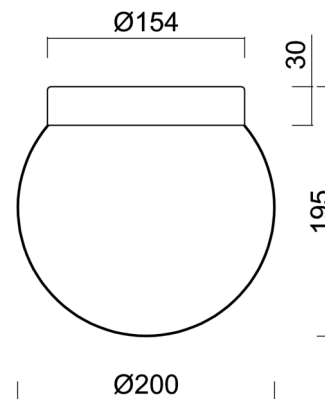

STYX D1

Product code: STY61258

Type: Soukromý: LED-5L05E600BD1P/192 NB 3K#

Technical data

Types of luminaires	Classic on/off
Mounting type	surface mounted
Base material	stainless steel steel
Shade material	three-layer glass TRIPLEX OPAL
Base color	brushed stainless steel
Shade color	white
Holding the shade	bayonet
Mounting location	ceiling/wall
Width	200 mm
Length	200 mm
Height	185 mm
Diameter	Ø 200 mm
mounting holes (diameter)	4x25mm
Cable entrance	2x216mm
Impact strength	IK01
Operating temperature	from -20°C to +30°C

Electrical data

Power consumption	10 W
Ingress Protection	IP65
Socket	LED modul
terminal block	screw terminal block

Luminous data

Lum. flux of luminaire	1280 lm
Lum. flux of light source	1460 lm
Chromaticity temperature	3000 K
Rated life time LED L80/B10	100000 hours
CRI	Ra80
MacAdam	3
Blue light hazard	Risk group 0

Eulum data for calculation programs are available at www.osmont.cz.

Logistical data

EAN	8591728231637
Number of cartons	1 pcs
Warranty*	60 months

*The warranty for the batteries is valid for 36 months from the date of purchase.

Installation dimensions: