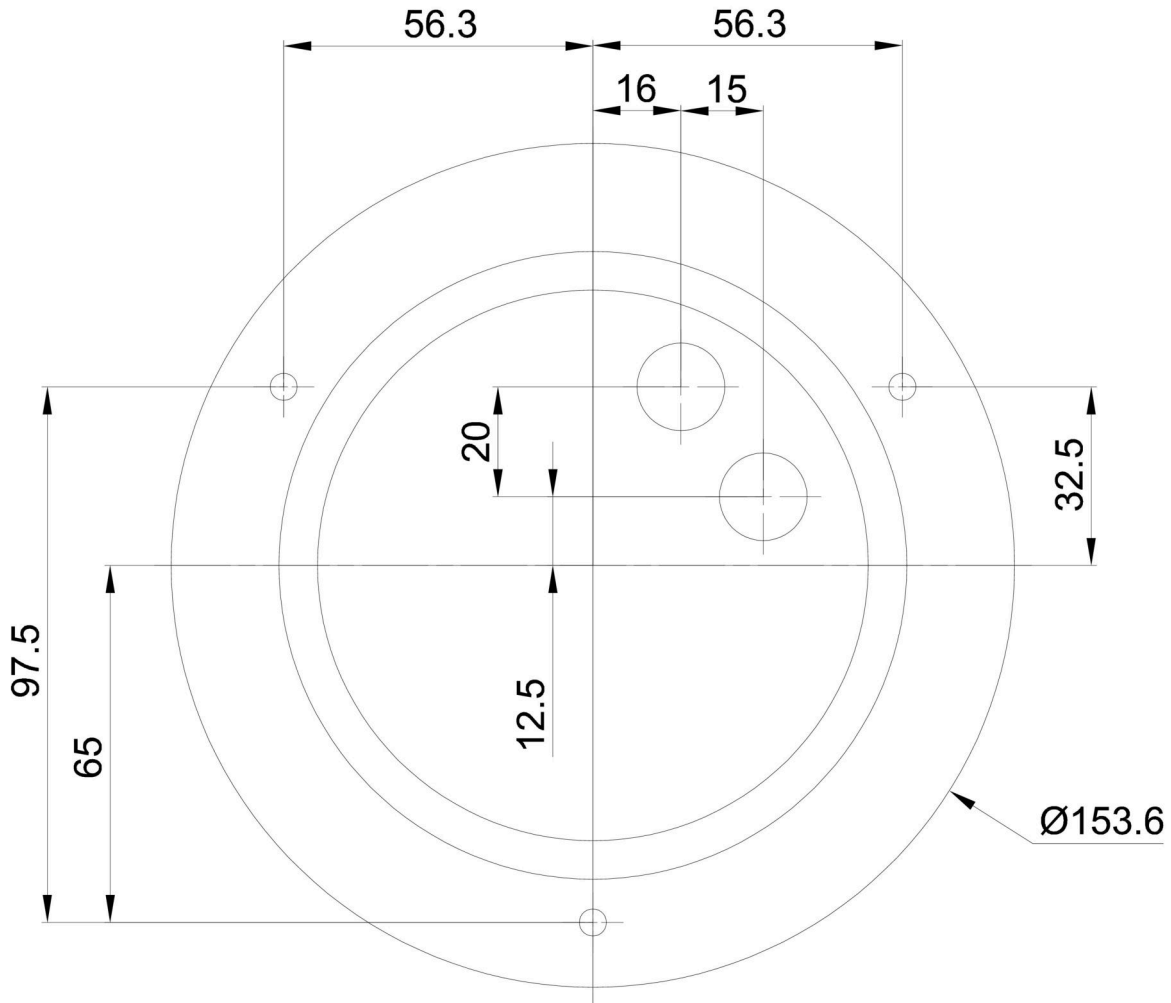

## Technical data

Types of luminaires	Classic on/off
Mounting type	surface mounted
Base material	stainless steel steel
Shade material	three-layer glass TRIPLEX OPAL
Base color	brushed stainless steel
Shade color	white
Holding the shade	bayonet
Mounting location	ceiling/wall
Width	200 mm
Length	200 mm
Height	185 mm
Diameter	Ø 200 mm
mounting holes (diameter)	4x25mm
Cable entrance	2x216mm
Impact strength	IK01
Operating temperature	from -20°C to +30°C

## Luminous data

Lum. flux of luminaire	1280 lm
Lum. flux of light source	1460 lm
Chromaticity temperature	3000 K
Rated life time LED L80/B10	100000 hours
CRI	Ra80
MacAdam	3
Blue light hazard	Risk group 0

## Installation dimensions:

Additional assortment:

Lampshade

Product code	Name	Color	Picture	Drawing
20092	192	white	